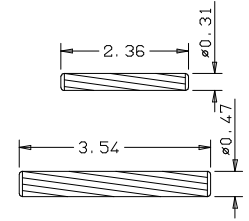

Glass 0.15

	A	B	C	D (vidro)
36" (914.4mm)	27.65	8.87	8.79	
34" (863.6mm)	25.65	8.20	8.12	
32" (812.8mm)	23.65	7.54	7.46	
30" (762mm)	21.65	6.87	6.79	
28" (711.2mm)	19.65	6.20	6.12	
26" (660.4mm)	17.65	5.54	5.46	
24" (609.6mm)	15.65	4.87	4.79	

Dowel

Profile

Profile

Titulo: RV#506 - 80" x 35mm - CLEAR

**SQUARE ONE**  
BUILDING PRODUCTS

Client	963- Square One				
Designer	Luiz Antônio	Approval	Odirlei	Reviewed by	Luiz Antônio
Date	23-01-2018	Date	23-01-2018	Review Date	23-01-2018