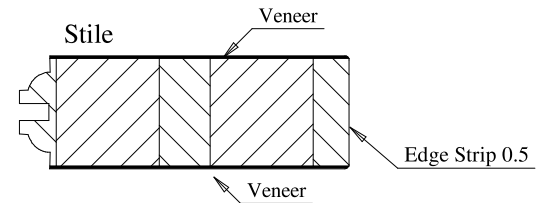

Glass 0.15

	A	B	C	D (vidro)
36" (914.4mm)	27.65	8.87	8.79	
34" (863.6mm)	25.65	8.20	8.12	
32" (812.8mm)	23.65	7.54	7.46	
30" (762mm)	21.65	6.87	6.79	
28" (711.2mm)	19.65	6.20	6.12	
26" (660.4mm)	17.65	5.54	5.46	
24" (609.6mm)	15.65	4.87	4.79	

Dowel

Profile

Profile

Titulo: RV#506 - 80" x 35mm - CLEAR

**SQUARE ONE**  
BUILDING PRODUCTS

Client	963- Square One				
Designer	Luiz Antônio	Approval	Odirlei	Reviewed by	Luiz Antônio
Date	23-01-2018	Date	23-01-2018	Review Date	23-01-2018