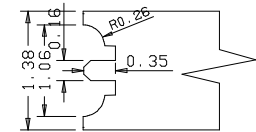

Glass 0.15

	A	B	C	D (vidro)
36" (914.4mm)	27.65	8.87	8.79	
34" (863.6mm)	25.65	8.20	8.12	
32" (812.8mm)	23.65	7.54	7.46	
30" (762mm)	21.65	6.87	6.79	
28" (711.2mm)	19.65	6.20	6.12	
26" (660.4mm)	17.65	5.54	5.46	
24" (609.6mm)	15.65	4.87	4.79	

Dowel

Profile

Profile

Titulo: RV#506 - 80" x 35mm - CLEAR

**SQUARE ONE**  
BUILDING PRODUCTS

Client	963- Square One				
Designer	Luiz Antônio	Approval	Odirlei	Reviewed by	Luiz Antônio
Date	23-01-2018	Date	23-01-2018	Review Date	23-01-2018