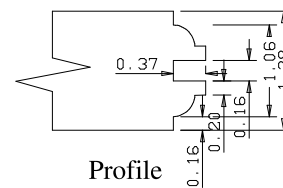

Glass 0.15

	A	B	C	D (vidro)
36" (914.4mm)	27.65	8.87	8.79	
34" (863.6mm)	25.65	8.20	8.12	
32" (812.8mm)	23.65	7.54	7.46	
30" (762mm)	21.65	6.87	6.79	
28" (711.2mm)	19.65	6.20	6.12	
26" (660.4mm)	17.65	5.54	5.46	
24" (609.6mm)	15.65	4.87	4.79	

Dowel

Profile

Profile

Titulo: RV#506 - 80" x 35mm - CLEAR

**SQUARE ONE**  
BUILDING PRODUCTS

Client	963- Square One				
Designer	Luiz Antônio	Approval	Odirlei	Reviewed by	Luiz Antônio
Date	23-01-2018	Date	23-01-2018	Review Date	23-01-2018