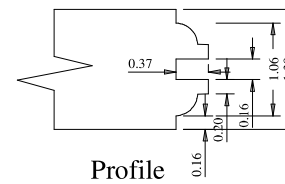

Glass 0.15

Dowel

Profile

Profile

Titulo: **RV#503 - 96" x 10" x 35mm - CLEAR**

SQUARE ONE
BUILDING PRODUCTS

Client	Square One				
Designer	Luiz Antônio	Approval	Charles Agostini	Reviewed by	Luiz Antônio
Date	08-04-2022	Date	08-04-2022	Review Date	08-04-2022

Glass 0.15

A	B	C
36"	27.65	27.55
34"	25.65	25.57
32"	23.65	23.54
30"	21.65	21.57
28"	19.65	23.50
26"	17.65	17.55
24"	15.65	15.55
18"	9.65	9.56

Titulo: RV#503 - 96" x 18" a 36" x 35mm - CLEAR

SQUARE ONE
BUILDING PRODUCTS