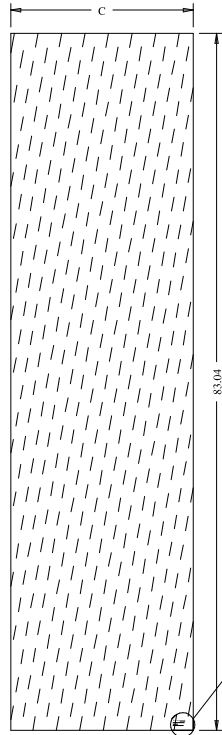

Glass 0.15

Dowel

Profile

Profile

Titulo: **RV#503 - 96" x 10" x 35mm - CLEAR**

SQUARE ONE
BUILDING PRODUCTS

Client	Square One				
Designer	Luiz Antônio	Approval	Charles Agostini	Reviewed by	Luiz Antônio
Date	08-04-2022	Date	08-04-2022	Review Date	08-04-2022

Glass 0.15

A	B	C
36"	27.65	27.55
34"	25.65	25.57
32"	23.65	23.54
30"	21.65	21.57
28"	19.65	23.50
26"	17.65	17.55
24"	15.65	15.55
18"	9.65	9.56

Titulo: RV#503 - 96" x 18" a 36" x 35mm - CLEAR

SQUARE ONE
BUILDING PRODUCTS