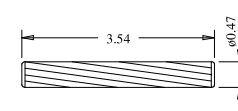

Glass 0.15

Dowel

Profile

Profile

Titulo: **RV#503 - 96" x 10" x 35mm - CLEAR**

SQUARE ONE
BUILDING PRODUCTS

Client	Square One				
Designer	Luiz Antônio	Approval	Charles Agostini	Reviewed by	Luiz Antônio
Date	08-04-2022	Date	08-04-2022	Review Date	08-04-2022

Glass 0.15

A	B	C
36"	27.65	27.55
34"	25.65	25.57
32"	23.65	23.54
30"	21.65	21.57
28"	19.65	23.50
26"	17.65	17.55
24"	15.65	15.55
18"	9.65	9.56

Titulo: RV#503 - 96" x 18" a 36" x 35mm - CLEAR

SQUARE ONE
BUILDING PRODUCTS