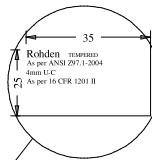

Glass 0.15

Dowel

Profile

Profile

Titulo: **RV#503 - 96" x 10" x 35mm - CLEAR**

SQUARE ONE
BUILDING PRODUCTS

Client	Square One				
Designer	Luiz Antônio	Approval	Charles Agostini	Reviewed by	Luiz Antônio
Date	08-04-2022	Date	08-04-2022	Review Date	08-04-2022

Glass 0.15

A	B	C
36"	27.65	27.55
34"	25.65	25.57
32"	23.65	23.54
30"	21.65	21.57
28"	19.65	23.50
26"	17.65	17.55
24"	15.65	15.55
18"	9.65	9.56

Titulo: RV#503 - 96" x 18" a 36" x 35mm - CLEAR

SQUARE ONE
BUILDING PRODUCTS