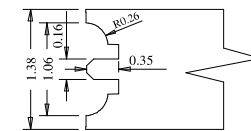

Glass 0.15

Dowel

Profile

Profile

Titulo: **RV#503 - 96" x 10" x 35mm - CLEAR**

SQUARE ONE
BUILDING PRODUCTS

Client	Square One				
Designer	Luiz Antônio	Approval	Charles Agostini	Reviewed by	Luiz Antônio
Date	08-04-2022	Date	08-04-2022	Review Date	08-04-2022

Glass 0.15

A	B	C
36"	27.65	27.55
34"	25.65	25.57
32"	23.65	23.54
30"	21.65	21.57
28"	19.65	23.50
26"	17.65	17.55
24"	15.65	15.55
18"	9.65	9.56

Titulo: RV#503 - 96" x 18" a 36" x 35mm - CLEAR

SQUARE ONE
BUILDING PRODUCTS