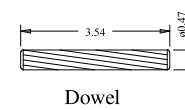

Glass 0.15

Dowel

Profile

Profile

Titulo: **RV#503 - 96" x 10" x 35mm - CLEAR**

SQUARE ONE
BUILDING PRODUCTS

Client	Square One				
Designer	Luiz Antônio	Approval	Charles Agostini	Reviewed by	Luiz Antônio
Date	08-04-2022	Date	08-04-2022	Review Date	08-04-2022

Glass 0.15

A	B	C
36"	27.65	27.55
34"	25.65	25.57
32"	23.65	23.54
30"	21.65	21.57
28"	19.65	23.50
26"	17.65	17.55
24"	15.65	15.55
18"	9.65	9.56

Titulo: RV#503 - 96" x 18" a 36" x 35mm - CLEAR

SQUARE ONE
BUILDING PRODUCTS