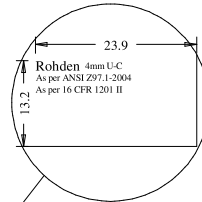

Glass 0.15

Dowel

Profile

Profile

Titulo: **RV#503 - 96" x 10" x 35mm - CLEAR**

SQUARE ONE
BUILDING PRODUCTS

Client	Square One				
Designer	Luiz Antônio	Approval	Charles Agostini	Reviewed by	Luiz Antônio
Date	08-04-2022	Date	08-04-2022	Review Date	08-04-2022

Glass 0.15

A	B	C
36"	27.65	27.55
34"	25.65	25.57
32"	23.65	23.54
30"	21.65	21.57
28"	19.65	23.50
26"	17.65	17.55
24"	15.65	15.55
18"	9.65	9.56

Titulo: RV#503 - 96" x 18" a 36" x 35mm - CLEAR

SQUARE ONE
BUILDING PRODUCTS