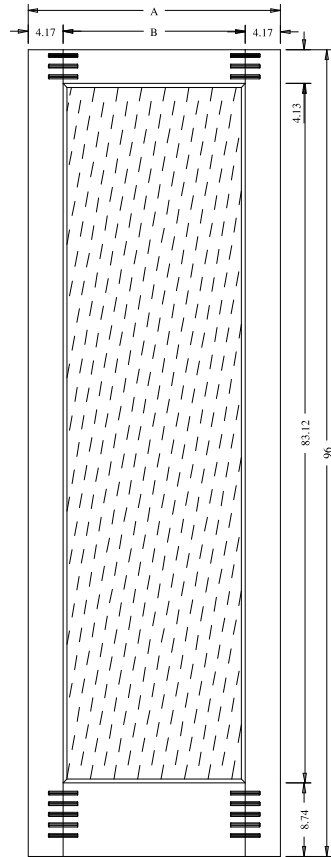

Glass 0.15

Dowel

Profile

Profile

Titulo: **RV#503 - 96" x 10" x 35mm - CLEAR**

SQUARE ONE
BUILDING PRODUCTS

Client	Square One				
Designer	Luiz Antônio	Approval	Charles Agostini	Reviewed by	Luiz Antônio
Date	08-04-2022	Date	08-04-2022	Review Date	08-04-2022

Glass 0.15

A	B	C
36"	27.65	27.55
34"	25.65	25.57
32"	23.65	23.54
30"	21.65	21.57
28"	19.65	23.50
26"	17.65	17.55
24"	15.65	15.55
18"	9.65	9.56

Titulo: RV#503 - 96" x 18" a 36" x 35mm - CLEAR

SQUARE ONE
BUILDING PRODUCTS