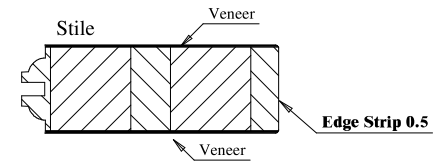

Glass 0.15

Dowel

Profile

Profile

Titulo: **RV#503 - 96" x 10" x 35mm - CLEAR**

SQUARE ONE
BUILDING PRODUCTS

Client	Square One				
Designer	Luiz Antônio	Approval	Charles Agostini	Reviewed by	Luiz Antônio
Date	08-04-2022	Date	08-04-2022	Review Date	08-04-2022

Glass 0.15

A	B	C
36"	27.65	27.55
34"	25.65	25.57
32"	23.65	23.54
30"	21.65	21.57
28"	19.65	23.50
26"	17.65	17.55
24"	15.65	15.55
18"	9.65	9.56

Titulo: RV#503 - 96" x 18" a 36" x 35mm - CLEAR

SQUARE ONE
BUILDING PRODUCTS