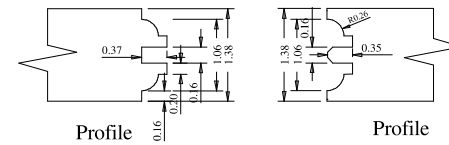

Glass 0.15

Dowel

Profile

Profile

Titulo: **RV#503 - 96" x 10" x 35mm - CLEAR**

SQUARE ONE
BUILDING PRODUCTS

Client	Square One				
Designer	Luiz Antônio	Approval	Charles Agostini	Reviewed by	Luiz Antônio
Date	08-04-2022	Date	08-04-2022	Review Date	08-04-2022

Glass 0.15

A	B	C
36"	27.65	27.55
34"	25.65	25.57
32"	23.65	23.54
30"	21.65	21.57
28"	19.65	23.50
26"	17.65	17.55
24"	15.65	15.55
18"	9.65	9.56

Titulo: RV#503 - 96" x 18" a 36" x 35mm - CLEAR

SQUARE ONE
BUILDING PRODUCTS