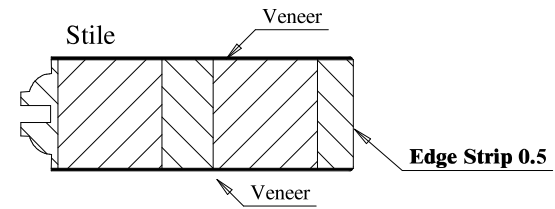

Glass 0.15

Dowel

Profile

Profile

Titulo: **RV#503 - 96" x 10" x 35mm - CLEAR**

SQUARE ONE
BUILDING PRODUCTS

Client	Square One				
Designer	Luiz Antônio	Approval	Charles Agostini	Reviewed by	Luiz Antônio
Date	08-04-2022	Date	08-04-2022	Review Date	08-04-2022

Glass 0.15

A	B	C
36"	27.65	27.55
34"	25.65	25.57
32"	23.65	23.54
30"	21.65	21.57
28"	19.65	23.50
26"	17.65	17.55
24"	15.65	15.55
18"	9.65	9.56

Titulo: RV#503 - 96" x 18" a 36" x 35mm - CLEAR

SQUARE ONE
BUILDING PRODUCTS