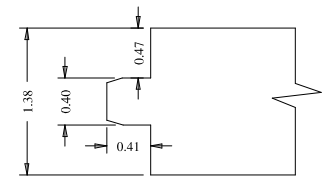

Profile

Titulo: RF#701 - 80" x 12" x35mm - Shaker					
	Client	963- Square One			
	Designer	Luiz Antônio	Approval	Charles	Reviewed by Luiz
	Date	05-12-2019	Date	05-12-2019	Review Date 05-12-2019