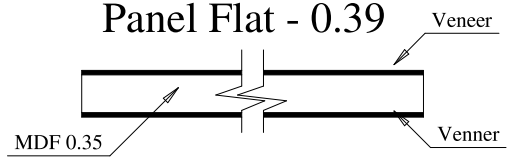

Dowel

Panel Flat - 0.39

Stile

Profile

Profile

Titulo: RF#701 - 80" x 12" x35mm - Shaker					
	Client	963- Square One			
	Designer	Luiz Antônio	Approval	Charles	Reviewed by Luiz
	Date	05-12-2019	Date	05-12-2019	Review Date 05-12-2019

Dowel

Panel Flat - 0.39

A	B	C
36"	27.25	28.03
34"	25.25	26.06
32"	23.25	24.05
30"	21.25	22.04
28"	19.25	20.03
26"	17.25	18.03
24"	15.25	16.06
22"	13.25	14.05
20"	11.25	12.04
18"	9.25	10.03
16"	7.25	8.03

Stile

Profile

Profile

Titulo: RF#701 - 80" x 16" a 36" x35mm - Shaker					
	Client	963- Square One			
	Designer	Luiz Antônio	Approval	Charles	Reviewed by Luiz
	Date	11-10-2019	Date	11-10-2019	Review Date 11-10-2019