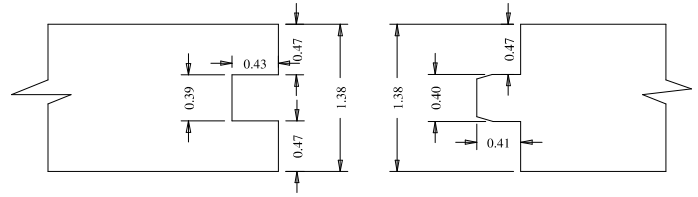

Dowel

Panel Flat - 0.39

A	B	C
36"	27.25	28.03
34"	25.25	26.06
32"	23.25	24.05
30"	21.25	22.04
28"	19.25	20.03
26"	17.25	18.03
24"	15.25	16.06
22"	13.25	14.05
20"	11.25	12.04
18"	9.25	10.03
16"	7.25	8.03

Stile

Profile

Profile

Titulo: RF#701 - 80" x 16" a 36" x35mm - Shaker					
	Client	963- Square One			
	Designer	Luiz Antônio	Approval	Charles	Reviewed by Luiz
	Date	11-10-2019	Date	11-10-2019	Review Date 11-10-2019