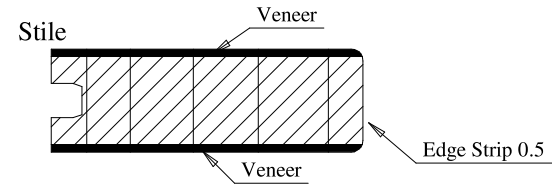

Dowel

Panel Flat - 0.39

Stile

Profile

Profile

Titulo: RF#701 - 80" x 12" x35mm - Shaker					
	Client	963- Square One			
	Designer	Luiz Antônio	Approval	Charles	Reviewed by Luiz
	Date	05-12-2019	Date	05-12-2019	Review Date 05-12-2019

Dowel

Panel Flat - 0.39

A	B	C
36"	27.25	28.03
34"	25.25	26.06
32"	23.25	24.05
30"	21.25	22.04
28"	19.25	20.03
26"	17.25	18.03
24"	15.25	16.06
22"	13.25	14.05
20"	11.25	12.04
18"	9.25	10.03
16"	7.25	8.03