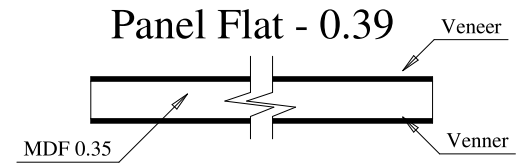

Dowel

Panel Flat - 0.39

Stile

Profile

Profile

Titulo: RF#701 - 80" x 12" x35mm - Shaker					
	Client	963- Square One			
	Designer	Luiz Antônio	Approval	Charles	Reviewed by Luiz
	Date	05-12-2019	Date	05-12-2019	Review Date 05-12-2019

Dowel

Panel Flat - 0.39

A	B	C
36"	27.25	28.03
34"	25.25	26.06
32"	23.25	24.05
30"	21.25	22.04
28"	19.25	20.03
26"	17.25	18.03
24"	15.25	16.06
22"	13.25	14.05
20"	11.25	12.04
18"	9.25	10.03
16"	7.25	8.03

Stile

Profile

Profile

Titulo: RF#701 - 80" x 16" a 36" x35mm - Shaker					
	Client	963- Square One			
	Designer	Luiz Antônio	Approval	Charles	Reviewed by Luiz
	Date	11-10-2019	Date	11-10-2019	Review Date 11-10-2019