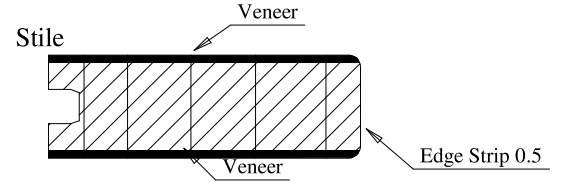

Dowel

Panel Flat - 0.39

Stile

Profile

Profile

Titulo: RF#701 - 80" x 12" x35mm - Shaker					
	Client	963- Square One			
	Designer	Luiz Antônio	Approval	Charles	Reviewed by Luiz
	Date	05-12-2019	Date	05-12-2019	Review Date 05-12-2019

Dowel

Panel Flat - 0.39

A	B	C
36"	27.25	28.03
34"	25.25	26.06
32"	23.25	24.05
30"	21.25	22.04
28"	19.25	20.03
26"	17.25	18.03
24"	15.25	16.06
22"	13.25	14.05
20"	11.25	12.04
18"	9.25	10.03
16"	7.25	8.03

Stile

Profile

Profile

Titulo: RF#701 - 80" x 16" a 36" x35mm - Shaker					
	Client	963- Square One			
	Designer	Luiz Antônio	Approval	Charles	Reviewed by Luiz
	Date	11-10-2019	Date	11-10-2019	Review Date 11-10-2019