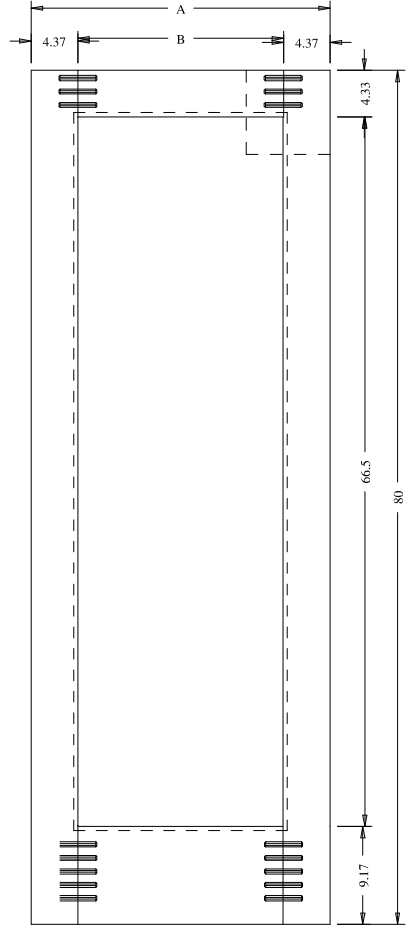

Dowel

Panel Flat - 0.39

Stile

Profile

Profile

Titulo: RF#701 - 80" x 12" x35mm - Shaker					
	Client	963- Square One			
	Designer	Luiz Antônio	Approval	Charles	Reviewed by Luiz
	Date	05-12-2019	Date	05-12-2019	Review Date 05-12-2019

Dowel

Panel Flat - 0.39

A	B	C
36"	27.25	28.03
34"	25.25	26.06
32"	23.25	24.05
30"	21.25	22.04
28"	19.25	20.03
26"	17.25	18.03
24"	15.25	16.06
22"	13.25	14.05
20"	11.25	12.04
18"	9.25	10.03
16"	7.25	8.03

Stile

Profile

Profile

Titulo: RF#701 - 80" x 16" a 36" x35mm - Shaker					
	Client	963- Square One			
	Designer	Luiz Antônio	Approval	Charles	Reviewed by Luiz
	Date	11-10-2019	Date	11-10-2019	Review Date 11-10-2019