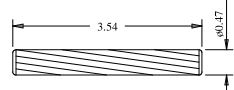

Dowel

Panel Flat - 0.39

Stile

Profile

Profile

Titulo: RF#701 - 80" x 12" x35mm - Shaker					
	Client	963- Square One			
	Designer	Luiz Antônio	Approval	Charles	Reviewed by Luiz
	Date	05-12-2019	Date	05-12-2019	Review Date 05-12-2019

Dowel

Panel Flat - 0.39

A	B	C
36"	27.25	28.03
34"	25.25	26.06
32"	23.25	24.05
30"	21.25	22.04
28"	19.25	20.03
26"	17.25	18.03
24"	15.25	16.06
22"	13.25	14.05
20"	11.25	12.04
18"	9.25	10.03
16"	7.25	8.03