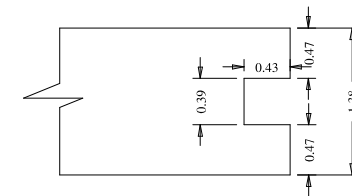

Dowel

Panel Flat - 0.39

Stile

Profile

Profile

Titulo: RF#701 - 80" x 12" x35mm - Shaker					
	Client	963- Square One			
	Designer	Luiz Antônio	Approval	Charles	Reviewed by Luiz
	Date	05-12-2019	Date	05-12-2019	Review Date 05-12-2019

Dowel

Panel Flat - 0.39

A	B	C
36"	27.25	28.03
34"	25.25	26.06
32"	23.25	24.05
30"	21.25	22.04
28"	19.25	20.03
26"	17.25	18.03
24"	15.25	16.06
22"	13.25	14.05
20"	11.25	12.04
18"	9.25	10.03
16"	7.25	8.03

Stile

Profile

Profile

Titulo: RF#701 - 80" x 16" a 36" x35mm - Shaker					
	Client	963- Square One			
	Designer	Luiz Antônio	Approval	Charles	Reviewed by Luiz
	Date	11-10-2019	Date	11-10-2019	Review Date 11-10-2019