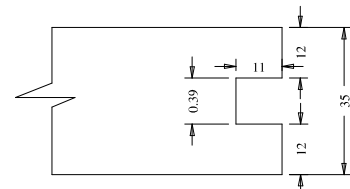

Dowel

Panel Flat - 0.39

Stile

Edge Strip 0.5

Profile

Profile

A	B	C
36"	27.25	28.03
34"	25.25	26.06
32"	23.25	24.05
30"	21.25	22.04
28"	19.25	20.03
26"	17.25	18.03
24"	15.25	16.06
22"	13.25	14.05
20"	11.25	12.04
18"	9.25	10.03
16"	7.25	8.03

Titulo: RF#701 - 84" x 16" a 36" x 35mm - shaker				
SQUARE ONE BUILDING PRODUCTS	Client	963- Square One		
	Designer	Luiz Antônio	Approval	Charles
	Date	07-05-2018	Date	07-05-2018
			Reviewed by	Luiz Antônio
		Review Date	07-05-2018	