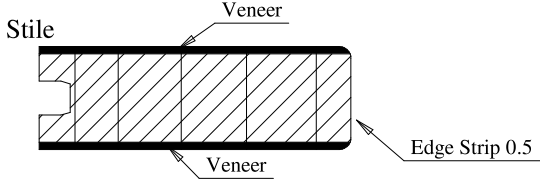

Dowel

Panel Flat - 0.39

Stile

Edge Strip 0.5

Profile

Profile

A	B	C
36"	27.25	28.03
34"	25.25	26.06
32"	23.25	24.05
30"	21.25	22.04
28"	19.25	20.03
26"	17.25	18.03
24"	15.25	16.06
22"	13.25	14.05
20"	11.25	12.04
18"	9.25	10.03
16"	7.25	8.03

Titulo: RF#701 - 84" x 16" a 36" x 35mm - shaker				
SQUARE ONE BUILDING PRODUCTS	Client	963- Square One		
	Designer	Luiz Antônio	Approval	Charles
	Date	07-05-2018	Date	07-05-2018
			Reviewed by	Luiz Antônio
		Review Date	07-05-2018	