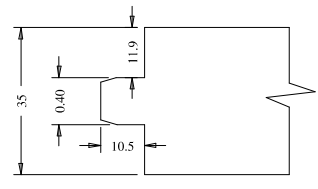

Dowel

Panel Flat - 0.39

Stile

Edge Strip 0.5

Profile

Profile

A	B	C
36"	27.25	28.03
34"	25.25	26.06
32"	23.25	24.05
30"	21.25	22.04
28"	19.25	20.03
26"	17.25	18.03
24"	15.25	16.06
22"	13.25	14.05
20"	11.25	12.04
18"	9.25	10.03
16"	7.25	8.03

Titulo: RF#701 - 84" x 16" a 36" x 35mm - shaker				
SQUARE ONE BUILDING PRODUCTS	Client	963- Square One		
	Designer	Luiz Antônio	Approval	Charles
	Date	07-05-2018	Date	07-05-2018
			Reviewed by	Luiz Antônio
		Review Date	07-05-2018	