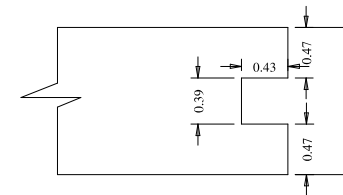

A	B	C
36"	27.25	28.03
34"	25.25	26.06
32"	23.25	24.05
30"	21.25	22.04
28"	19.25	20.03
26"	17.25	18.03
24"	15.25	16.06
22"	13.25	14.05
20"	11.25	12.04
18"	9.25	10.03
16"	7.25	8.03

Dowel

Profile

Profile

Titulo: RF#702 - 96" x 16" a 36" x 35mm - Shaker						
	Client	963- Square One				
	Designer	Luiz Antônio	Approval	Charles	Reviewed by	Luiz Antônio
	Date	23-01-2018	Date	23-01-2018	Review Date	11-04-2019