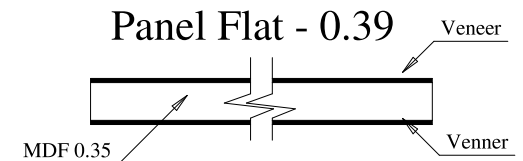

A	B	C
36"	27.25	28.03
34"	25.25	26.06
32"	23.25	24.05
30"	21.25	22.04
28"	19.25	20.03
26"	17.25	18.03
24"	15.25	16.06
22"	13.25	14.05
20"	11.25	12.04
18"	9.25	10.03
16"	7.25	8.03

Dowel

Profile

Profile

Titulo: RF#702 - 96" x 16" a 36" x 35mm - Shaker						
	Client	963- Square One				
	Designer	Luiz Antônio	Approval	Charles	Reviewed by	Luiz Antônio
	Date	23-01-2018	Date	23-01-2018	Review Date	11-04-2019