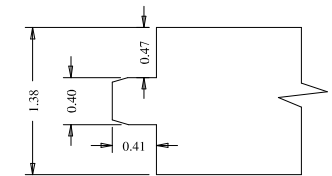

A	B	C
36"	27.25	28.03
34"	25.25	26.06
32"	23.25	24.05
30"	21.25	22.04
28"	19.25	20.03
26"	17.25	18.03
24"	15.25	16.06
22"	13.25	14.05
20"	11.25	12.04
18"	9.25	10.03
16"	7.25	8.03

Dowel

Profile

Profile

Titulo: RF#702 - 96" x 16" a 36" x 35mm - Shaker						
	Client	963- Square One				
	Designer	Luiz Antônio	Approval	Charles	Reviewed by	Luiz Antônio
	Date	23-01-2018	Date	23-01-2018	Review Date	11-04-2019