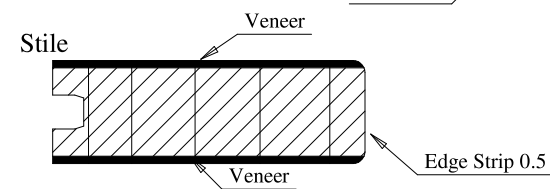

A	B	C
36"	27.25	28.03
34"	25.25	26.06
32"	23.25	24.05
30"	21.25	22.04
28"	19.25	20.03
26"	17.25	18.03
24"	15.25	16.06
22"	13.25	14.05
20"	11.25	12.04
18"	9.25	10.03
16"	7.25	8.03

Dowel

Profile

Profile

Titulo: RF#702 - 96" x 16" a 36" x 35mm - Shaker						
	Client	963- Square One				
	Designer	Luiz Antônio	Approval	Charles	Reviewed by	Luiz Antônio
	Date	23-01-2018	Date	23-01-2018	Review Date	11-04-2019