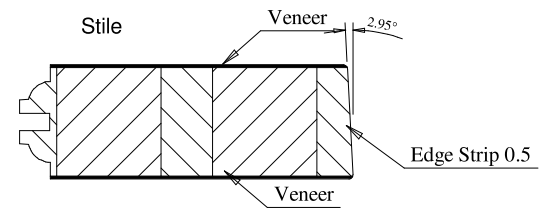

A	B	C
16"	10.88	10.84
15"	9.88	9.84
14"	8.88	8.84
12"	6.88	6.84

Titulo: RM#136 - 80" x 12 a 16 x 35mm - CLEAR

SQUARE ONE BUILDING PRODUCTS	Client	Square One			
	Designer	Luiz Antônio Cirico	Approval	Charles Agostini	Reviewed by Luiz Antônio Cirico
	Date	23-03-2018	Date	23-03-2018	Review Date 23-03-2018

Panel Profile

Profile

Profile

A	B	C
16"	10.88	10.84
15"	9.88	9.84
14"	8.88	8.84
12"	6.88	6.84

Titulo: RM#136 - 79,5" x 12 a 16 x 35mm - CLEAR - BEVEL					
	Client	Square One		Reviewed by	
	Designer	Luiz Antônio Cirico	Approval	Charles Agostini	Luiz Antônio Cirico
	Date	19-06-2023	Date	19-06-2023	Review Date

	A	B	C	D
36"	27.65	11.97	11.81	
34"	25.65	10.97	10.82	
32"	23.65	9.97	9.80	
30"	21.65	8.97	8.81	
28"	19.65	7.97	7.83	
26"	17.65	6.97	6.81	
24"	15.65	5.97	5.82	

Titulo: **RM#105 - 84 x 35mm**

SQUARE ONE
BUILDING PRODUCTS