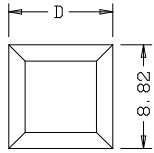

A	B	C
16"	10.88	10.84
15"	9.88	9.84
14"	8.88	8.84
12"	6.88	6.84

Titulo: RM#136 - 80" x 12 a 16 x 35mm - CLEAR

SQUARE ONE BUILDING PRODUCTS	Client	Square One			
	Designer	Luiz Antônio Cirico	Approval	Charles Agostini	Reviewed by Luiz Antônio Cirico
	Date	23-03-2018	Date	23-03-2018	Review Date 23-03-2018

Panel Profile

Profile

Profile

A	B	C
16"	10.88	10.84
15"	9.88	9.84
14"	8.88	8.84
12"	6.88	6.84

Titulo: RM#136 - 79,5" x 12 a 16 x 35mm - CLEAR - BEVEL					
	Client	Square One		Reviewed by	
	Designer	Luiz Antônio Cirico	Approval	Charles Agostini	Luiz Antônio Cirico
	Date	19-06-2023	Date	19-06-2023	Review Date

	A	B	C	D
36"	27.65	11.97	11.81	
34"	25.65	10.97	10.82	
32"	23.65	9.97	9.80	
30"	21.65	8.97	8.81	
28"	19.65	7.97	7.83	
26"	17.65	6.97	6.81	
24"	15.65	5.97	5.82	

Titulo: **RM#105 - 84 x 35mm**

SQUARE ONE
BUILDING PRODUCTS