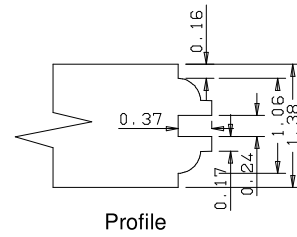

A	B	C	D
36"	27.65	11.97	11.81	
34"	25.65	10.97	10.82	
32"	23.65	9.97	9.80	
30"	21.65	8.97	8.81	
28"	19.65	7.97	7.83	
26"	17.65	6.97	6.81	
24"	15.65	5.97	5.82	

Titulo: RM#105 - 84 x 35mm						
	Client	963- Square One				
	Designer	Luiz Antônio	Approval	Odirlei	Reviewed by	Luiz Antônio
	Date	22-08-2019	Date	22-08-2019	Review Date	22-08-2019