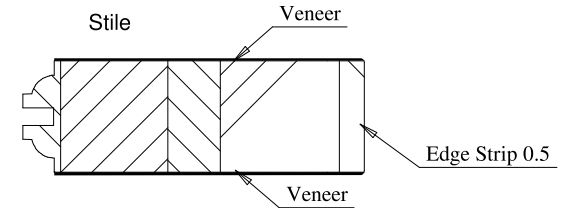

A	B	C	D
36"	27.65	11.97	11.81	
34"	25.65	10.97	10.82	
32"	23.65	9.97	9.80	
30"	21.65	8.97	8.81	
28"	19.65	7.97	7.83	
26"	17.65	6.97	6.81	
24"	15.65	5.97	5.82	

Titulo: RM#105 - 84 x 35mm						
	Client	963- Square One				
	Designer	Luiz Antônio	Approval	Odirlei	Reviewed by	Luiz Antônio
	Date	22-08-2019	Date	22-08-2019	Review Date	22-08-2019