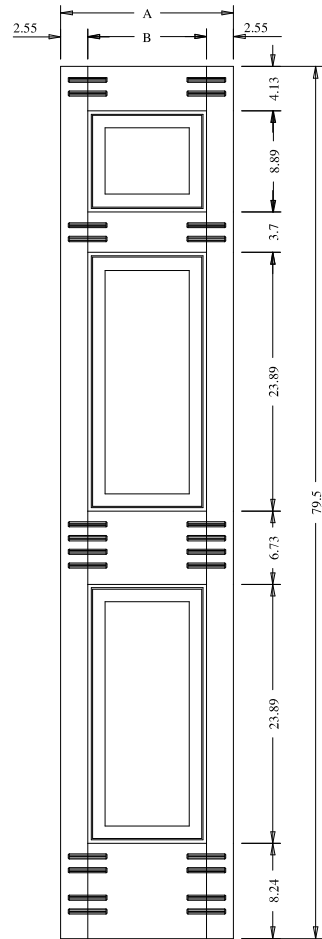

A	B	C
16"	10.88	10.84
15"	9.88	9.84
14"	8.88	8.84
12"	6.88	6.84

Titulo: RM#136 - 80" x 12 a 16 x 35mm - CLEAR

SQUARE ONE BUILDING PRODUCTS	Client	Square One			
	Designer	Luiz Antônio Cirico	Approval	Charles Agostini	Reviewed by Luiz Antônio Cirico
	Date	23-03-2018	Date	23-03-2018	Review Date 23-03-2018

Panel Profile

Profile

Profile

A	B	C
16"	10.88	10.84
15"	9.88	9.84
14"	8.88	8.84
12"	6.88	6.84

Titulo: RM#136 - 79,5" x 12 a 16 x 35mm - CLEAR - BEVEL					
	Client	Square One		Reviewed by	
	Designer	Luiz Antônio Cirico	Approval	Charles Agostini	Luiz Antônio Cirico
	Date	19-06-2023	Date	19-06-2023	Review Date

	A	B	C	D
36"	27.65	11.97	11.81	
34"	25.65	10.97	10.82	
32"	23.65	9.97	9.80	
30"	21.65	8.97	8.81	
28"	19.65	7.97	7.83	
26"	17.65	6.97	6.81	
24"	15.65	5.97	5.82	

Titulo: **RM#105 - 84 x 35mm**

SQUARE ONE
BUILDING PRODUCTS

Titulo: RM#105 - 84 x 35mm						
	Client	963- Square One				
	Designer	Luiz Antônio	Approval	Odirlei	Reviewed by	Luiz Antônio
	Date	22-08-2019	Date	22-08-2019	Review Date	22-08-2019

	A	B	C	D
36"	27.65	11.97	11.81	
34"	25.65	10.97	10.82	
32"	23.65	9.97	9.80	
30"	21.65	8.97	8.81	
28"	19.65	7.97	7.83	
26"	17.65	6.97	6.81	
24"	15.65	5.97	5.82	