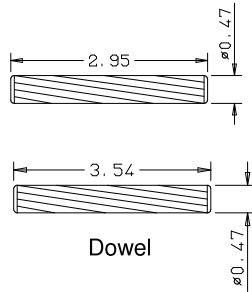

A	B	C
16"	10.88	10.84
15"	9.88	9.84
14"	8.88	8.84
12"	6.88	6.84

Titulo: RM#136 - 80" x 12 a 16 x 35mm - CLEAR

SQUARE ONE BUILDING PRODUCTS	Client	Square One			
	Designer	Luiz Antônio Cirico	Approval	Charles Agostini	Reviewed by Luiz Antônio Cirico
	Date	23-03-2018	Date	23-03-2018	Review Date 23-03-2018

Panel Profile

Profile

Profile

A	B	C
16"	10.88	10.84
15"	9.88	9.84
14"	8.88	8.84
12"	6.88	6.84

Titulo: RM#136 - 79,5" x 12 a 16 x 35mm - CLEAR - BEVEL					
	Client	Square One		Reviewed by	
	Designer	Luiz Antônio Cirico	Approval	Charles Agostini	Luiz Antônio Cirico
	Date	19-06-2023	Date	19-06-2023	Review Date

	A	B	C	D
36"	27.65	11.97	11.81	
34"	25.65	10.97	10.82	
32"	23.65	9.97	9.80	
30"	21.65	8.97	8.81	
28"	19.65	7.97	7.83	
26"	17.65	6.97	6.81	
24"	15.65	5.97	5.82	

Titulo: **RM#105 - 84 x 35mm**

SQUARE ONE
BUILDING PRODUCTS

Titulo: RM#105 - 84 x 35mm						
	Client	963- Square One				
	Designer	Luiz Antônio	Approval	Odirlei	Reviewed by	Luiz Antônio
	Date	22-08-2019	Date	22-08-2019	Review Date	22-08-2019

	A	B	C	D
36"	27.65	11.97	11.81	
34"	25.65	10.97	10.82	
32"	23.65	9.97	9.80	
30"	21.65	8.97	8.81	
28"	19.65	7.97	7.83	
26"	17.65	6.97	6.81	
24"	15.65	5.97	5.82	