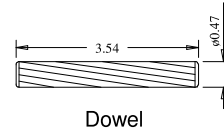

A	B	C
16"	10.88	10.84
15"	9.88	9.84
14"	8.88	8.84
12"	6.88	6.84

Titulo: RM#136 - 80" x 12 a 16 x 35mm - CLEAR

SQUARE ONE BUILDING PRODUCTS	Client	Square One			
	Designer	Luiz Antônio Cirico	Approval	Charles Agostini	Reviewed by Luiz Antônio Cirico
	Date	23-03-2018	Date	23-03-2018	Review Date 23-03-2018

Panel Profile

Profile

Profile

A	B	C
16"	10.88	10.84
15"	9.88	9.84
14"	8.88	8.84
12"	6.88	6.84

Titulo: RM#136 - 79,5" x 12 a 16 x 35mm - CLEAR - BEVEL					
	Client	Square One		Reviewed by	
	Designer	Luiz Antônio Cirico	Approval	Charles Agostini	Luiz Antônio Cirico
	Date	19-06-2023	Date	19-06-2023	Review Date

	A	B	C	D
36"	27.65	11.97	11.81	
34"	25.65	10.97	10.82	
32"	23.65	9.97	9.80	
30"	21.65	8.97	8.81	
28"	19.65	7.97	7.83	
26"	17.65	6.97	6.81	
24"	15.65	5.97	5.82	

Titulo: **RM#105 - 84 x 35mm**

SQUARE ONE
BUILDING PRODUCTS