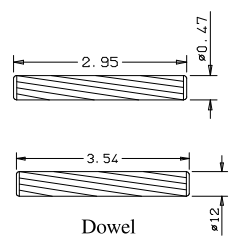

A	B	C	D
36"	27.65	11.97	11.81	
34"	25.65	10.97	10.82	
32"	23.65	9.97	9.80	
30"	21.65	8.97	8.81	
28"	19.65	7.97	7.83	
26"	17.65	6.97	6.81	
24"	15.65	5.97	5.82	

Titulo: RM#105 - 96" x 24 a 36" x 35mm					
SQUARE ONE BUILDING PRODUCTS	Client	963- Square One			
	Designer	Luiz Antônio	Approval	Charles	Reviewed by Luiz Antônio
	Date	23-04-2018	Date	23-04-2018	Review Date 23-04-2018