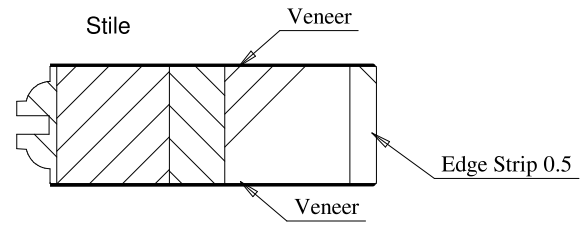

A	B	C
16"	10.88	10.84
15"	9.88	9.84
14"	8.88	8.84
12"	6.88	6.84

Titulo: RM#136 - 80" x 12 a 16 x 35mm - CLEAR

SQUARE ONE BUILDING PRODUCTS	Client	Square One			
	Designer	Luiz Antônio Cirico	Approval	Charles Agostini	Reviewed by Luiz Antônio Cirico
	Date	23-03-2018	Date	23-03-2018	Review Date 23-03-2018

Panel Profile

Profile

Profile

A	B	C
16"	10.88	10.84
15"	9.88	9.84
14"	8.88	8.84
12"	6.88	6.84

Titulo: RM#136 - 79,5" x 12 a 16 x 35mm - CLEAR - BEVEL					
	Client	Square One		Reviewed by	
	Designer	Luiz Antônio Cirico	Approval	Charles Agostini	Luiz Antônio Cirico
	Date	19-06-2023	Date	19-06-2023	Review Date

	A	B	C	D
36"	27.65	11.97	11.81	
34"	25.65	10.97	10.82	
32"	23.65	9.97	9.80	
30"	21.65	8.97	8.81	
28"	19.65	7.97	7.83	
26"	17.65	6.97	6.81	
24"	15.65	5.97	5.82	

Titulo: **RM#105 - 84 x 35mm**

SQUARE ONE
BUILDING PRODUCTS