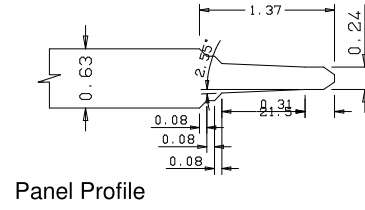

A	B	C
16"	10.88	10.84
15"	9.88	9.84
14"	8.88	8.84
12"	6.88	6.84

Titulo: RM#136 - 80" x 12 a 16 x 35mm - CLEAR

SQUARE ONE BUILDING PRODUCTS	Client	Square One			
	Designer	Luiz Antônio Cirico	Approval	Charles Agostini	Reviewed by Luiz Antônio Cirico
	Date	23-03-2018	Date	23-03-2018	Review Date 23-03-2018

Panel Profile

Profile

Profile

A	B	C
16"	10.88	10.84
15"	9.88	9.84
14"	8.88	8.84
12"	6.88	6.84

Titulo: RM#136 - 79,5" x 12 a 16 x 35mm - CLEAR - BEVEL					
	Client	Square One		Reviewed by	
	Designer	Luiz Antônio Cirico	Approval	Charles Agostini	Luiz Antônio Cirico
	Date	19-06-2023	Date	19-06-2023	Review Date

	A	B	C	D
36"	27.65	11.97	11.81	
34"	25.65	10.97	10.82	
32"	23.65	9.97	9.80	
30"	21.65	8.97	8.81	
28"	19.65	7.97	7.83	
26"	17.65	6.97	6.81	
24"	15.65	5.97	5.82	

Titulo: **RM#105 - 84 x 35mm**

SQUARE ONE
BUILDING PRODUCTS