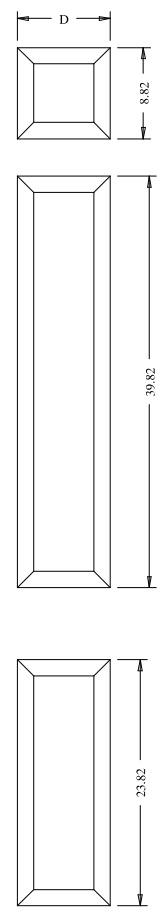

A	B	C
16"	10.88	10.84
15"	9.88	9.84
14"	8.88	8.84
12"	6.88	6.84

Titulo: RM#136 - 80" x 12 a 16 x 35mm - CLEAR

SQUARE ONE BUILDING PRODUCTS	Client	Square One			
	Designer	Luiz Antônio Cirico	Approval	Charles Agostini	Reviewed by Luiz Antônio Cirico
	Date	23-03-2018	Date	23-03-2018	Review Date 23-03-2018

Panel Profile

Profile

Profile

A	B	C
16"	10.88	10.84
15"	9.88	9.84
14"	8.88	8.84
12"	6.88	6.84

Titulo: RM#136 - 79,5" x 12 a 16 x 35mm - CLEAR - BEVEL					
	Client	Square One		Reviewed by	
	Designer	Luiz Antônio Cirico	Approval	Charles Agostini	Luiz Antônio Cirico
	Date	19-06-2023	Date	19-06-2023	Review Date

	A	B	C	D
36"	27.65	11.97	11.81	
34"	25.65	10.97	10.82	
32"	23.65	9.97	9.80	
30"	21.65	8.97	8.81	
28"	19.65	7.97	7.83	
26"	17.65	6.97	6.81	
24"	15.65	5.97	5.82	

Titulo: **RM#105 - 84 x 35mm**

SQUARE ONE
BUILDING PRODUCTS

Titulo: RM#105 - 84 x 35mm						
	Client	963- Square One				
	Designer	Luiz Antônio	Approval	Odirlei	Reviewed by	Luiz Antônio
	Date	22-08-2019	Date	22-08-2019	Review Date	22-08-2019

	A	B	C	D
36"	27.65	11.97	11.81	
34"	25.65	10.97	10.82	
32"	23.65	9.97	9.80	
30"	21.65	8.97	8.81	
28"	19.65	7.97	7.83	
26"	17.65	6.97	6.81	
24"	15.65	5.97	5.82	