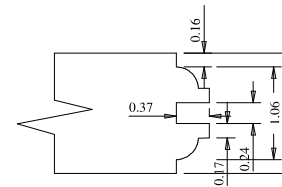

A	B	C
16"	10.88	10.84
15"	9.88	9.84
14"	8.88	8.84
12"	6.88	6.84

Titulo: RM#136 - 80" x 12 a 16 x 35mm - CLEAR

SQUARE ONE BUILDING PRODUCTS	Client	Square One			
	Designer	Luiz Antônio Cirico	Approval	Charles Agostini	Reviewed by Luiz Antônio Cirico
	Date	23-03-2018	Date	23-03-2018	Review Date 23-03-2018

Panel Profile

Profile

Profile

A	B	C
16"	10.88	10.84
15"	9.88	9.84
14"	8.88	8.84
12"	6.88	6.84

Titulo: RM#136 - 79,5" x 12 a 16 x 35mm - CLEAR - BEVEL					
	Client	Square One		Reviewed by	
	Designer	Luiz Antônio Cirico	Approval	Charles Agostini	Luiz Antônio Cirico
	Date	19-06-2023	Date	19-06-2023	Review Date

	A	B	C	D
36"	27.65	11.97	11.81	
34"	25.65	10.97	10.82	
32"	23.65	9.97	9.80	
30"	21.65	8.97	8.81	
28"	19.65	7.97	7.83	
26"	17.65	6.97	6.81	
24"	15.65	5.97	5.82	

Titulo: **RM#105 - 84 x 35mm**

SQUARE ONE
BUILDING PRODUCTS