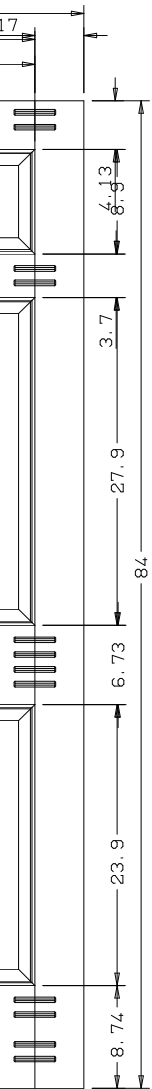

A	B	C
16"	10.88	10.84
15"	9.88	9.84
14"	8.88	8.84
12"	6.88	6.84

Titulo: RM#136 - 80" x 12 a 16 x 35mm - CLEAR

SQUARE ONE BUILDING PRODUCTS	Client	Square One			
	Designer	Luiz Antônio Cirico	Approval	Charles Agostini	Reviewed by Luiz Antônio Cirico
	Date	23-03-2018	Date	23-03-2018	Review Date 23-03-2018

Panel Profile

Profile

Profile

A	B	C
16"	10.88	10.84
15"	9.88	9.84
14"	8.88	8.84
12"	6.88	6.84

Titulo: RM#136 - 79,5" x 12 a 16 x 35mm - CLEAR - BEVEL					
	Client	Square One		Reviewed by	
	Designer	Luiz Antônio Cirico	Approval	Charles Agostini	Luiz Antônio Cirico
	Date	19-06-2023	Date	19-06-2023	Review Date

	A	B	C	D
36"	27.65	11.97	11.81	
34"	25.65	10.97	10.82	
32"	23.65	9.97	9.80	
30"	21.65	8.97	8.81	
28"	19.65	7.97	7.83	
26"	17.65	6.97	6.81	
24"	15.65	5.97	5.82	

Titulo: **RM#105 - 84 x 35mm**

SQUARE ONE
BUILDING PRODUCTS

Client	963- Square One				
Designer	Luiz Antônio	Approval	Odirlei	Reviewed by	Luiz Antônio
Date	22-08-2019	Date	22-08-2019	Review Date	22-08-2019

	A	B	C	D
36"	27.65	11.97	11.81	
34"	25.65	10.97	10.82	
32"	23.65	9.97	9.80	
30"	21.65	8.97	8.81	
28"	19.65	7.97	7.83	
26"	17.65	6.97	6.81	
24"	15.65	5.97	5.82	