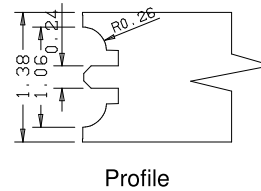

A	B	C
16"	10.88	10.84
15"	9.88	9.84
14"	8.88	8.84
12"	6.88	6.84

Titulo: RM#136 - 80" x 12 a 16 x 35mm - CLEAR

SQUARE ONE BUILDING PRODUCTS	Client	Square One			
	Designer	Luiz Antônio Cirico	Approval	Charles Agostini	Reviewed by Luiz Antônio Cirico
	Date	23-03-2018	Date	23-03-2018	Review Date 23-03-2018

Panel Profile

Profile

Profile

A	B	C
16"	10.88	10.84
15"	9.88	9.84
14"	8.88	8.84
12"	6.88	6.84

Titulo: RM#136 - 79,5" x 12 a 16 x 35mm - CLEAR - BEVEL					
	Client	Square One		Reviewed by	
	Designer	Luiz Antônio Cirico	Approval	Charles Agostini	Luiz Antônio Cirico
	Date	19-06-2023	Date	19-06-2023	Review Date

	A	B	C	D
36"	27.65	11.97	11.81	
34"	25.65	10.97	10.82	
32"	23.65	9.97	9.80	
30"	21.65	8.97	8.81	
28"	19.65	7.97	7.83	
26"	17.65	6.97	6.81	
24"	15.65	5.97	5.82	

Titulo: **RM#105 - 84 x 35mm**

SQUARE ONE
BUILDING PRODUCTS