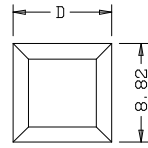

A	B	C	D
36"	27.65	11.97	11.81	
34"	25.65	10.97	10.82	
32"	23.65	9.97	9.80	
30"	21.65	8.97	8.81	
28"	19.65	7.97	7.83	
26"	17.65	6.97	6.81	
24"	15.65	5.97	5.82	

Titulo: RM#105 - 84 x 35mm						
	Client	963- Square One				
	Designer	Luiz Antônio	Approval	Odirlei	Reviewed by	Luiz Antônio
	Date	22-08-2019	Date	22-08-2019	Review Date	22-08-2019