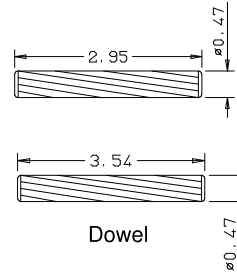

A	B	C	D
36"	27.65	11.97	11.81	
34"	25.65	10.97	10.82	
32"	23.65	9.97	9.80	
30"	21.65	8.97	8.81	
28"	19.65	7.97	7.83	
26"	17.65	6.97	6.81	
24"	15.65	5.97	5.82	

Titulo: RM#105 - 84 x 35mm						
	Client	963- Square One				
	Designer	Luiz Antônio	Approval	Odirlei	Reviewed by	Luiz Antônio
	Date	22-08-2019	Date	22-08-2019	Review Date	22-08-2019