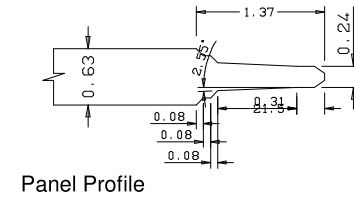

A	B	C	D
36"	27.65	11.97	11.81	
34"	25.65	10.97	10.82	
32"	23.65	9.97	9.80	
30"	21.65	8.97	8.81	
28"	19.65	7.97	7.83	
26"	17.65	6.97	6.81	
24"	15.65	5.97	5.82	

Titulo: RM#105 - 84 x 35mm						
	Client	963- Square One				
	Designer	Luiz Antônio	Approval	Odirlei	Reviewed by	Luiz Antônio
	Date	22-08-2019	Date	22-08-2019	Review Date	22-08-2019