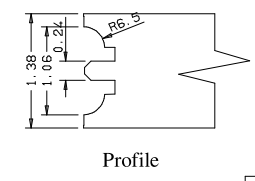

A	B	C	D
36"	27.65	11.97	11.81	
34"	25.65	10.97	10.82	
32"	23.65	9.97	9.80	
30"	21.65	8.97	8.81	
28"	19.65	7.97	7.83	
26"	17.65	6.97	6.81	
24"	15.65	5.97	5.82	

Titulo: RM#105 - 96" x 24 a 36" x 35mm					
SQUARE ONE BUILDING PRODUCTS	Client	963- Square One			
	Designer	Luiz Antônio	Approval	Charles	Reviewed by Luiz Antônio
	Date	23-04-2018	Date	23-04-2018	Review Date 23-04-2018