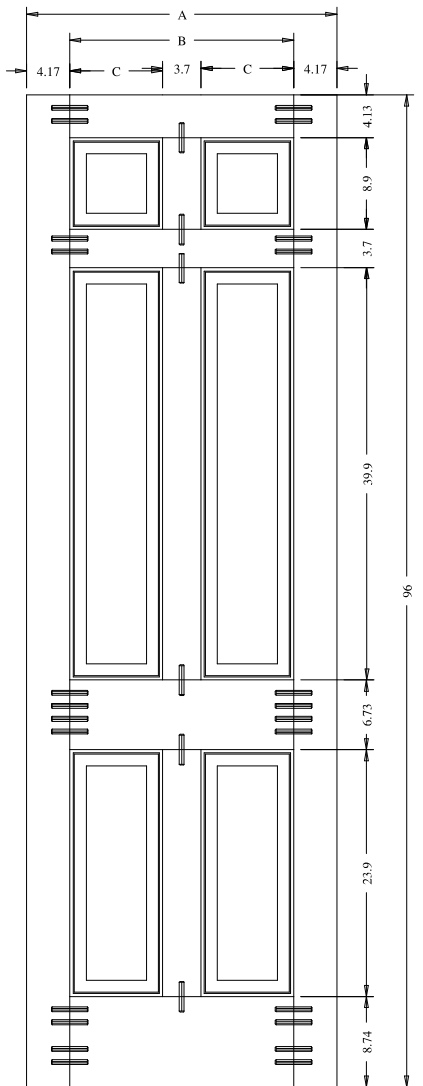

A	B	C	D
36"	27.65	11.97	11.81	
34"	25.65	10.97	10.82	
32"	23.65	9.97	9.80	
30"	21.65	8.97	8.81	
28"	19.65	7.97	7.83	
26"	17.65	6.97	6.81	
24"	15.65	5.97	5.82	

Titulo: RM#105 - 96" x 24 a 36" x 35mm					
SQUARE ONE BUILDING PRODUCTS	Client	963- Square One			
	Designer	Luiz Antônio	Approval	Charles	Reviewed by Luiz Antônio
	Date	23-04-2018	Date	23-04-2018	Review Date 23-04-2018