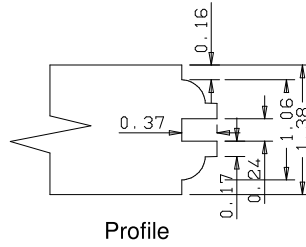

A	B	C
16"	10.88	10.84
15"	9.88	9.84
14"	8.88	8.84
12"	6.88	6.84

Titulo: RM#136 - 80" x 12 a 16 x 35mm - CLEAR

SQUARE ONE BUILDING PRODUCTS	Client	Square One			
	Designer	Luiz Antônio Cirico	Approval	Charles Agostini	Reviewed by Luiz Antônio Cirico
	Date	23-03-2018	Date	23-03-2018	Review Date 23-03-2018

Panel Profile

Profile

Profile

A	B	C
16"	10.88	10.84
15"	9.88	9.84
14"	8.88	8.84
12"	6.88	6.84

Titulo: RM#136 - 79,5" x 12 a 16 x 35mm - CLEAR - BEVEL					
	Client	Square One		Reviewed by	
	Designer	Luiz Antônio Cirico	Approval	Charles Agostini	Luiz Antônio Cirico
	Date	19-06-2023	Date	19-06-2023	Review Date

	A	B	C	D
36"	27.65	11.97	11.81	
34"	25.65	10.97	10.82	
32"	23.65	9.97	9.80	
30"	21.65	8.97	8.81	
28"	19.65	7.97	7.83	
26"	17.65	6.97	6.81	
24"	15.65	5.97	5.82	

Titulo: **RM#105 - 84 x 35mm**

SQUARE ONE
BUILDING PRODUCTS