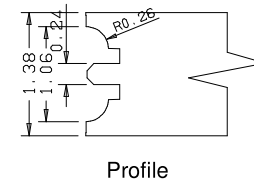

A	B	C	D
36"	27.65	11.97	11.81	
34"	25.65	10.97	10.82	
32"	23.65	9.97	9.80	
30"	21.65	8.97	8.81	
28"	19.65	7.97	7.83	
26"	17.65	6.97	6.81	
24"	15.65	5.97	5.82	

Titulo: RM#105 - 84 x 35mm						
	Client	963- Square One				
	Designer	Luiz Antônio	Approval	Odirlei	Reviewed by	Luiz Antônio
	Date	22-08-2019	Date	22-08-2019	Review Date	22-08-2019