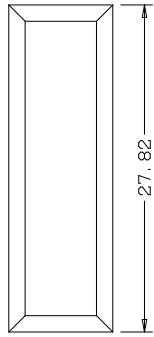

A	B	C
16"	10.88	10.84
15"	9.88	9.84
14"	8.88	8.84
12"	6.88	6.84

Titulo: RM#136 - 80" x 12 a 16 x 35mm - CLEAR

SQUARE ONE BUILDING PRODUCTS	Client	Square One			
	Designer	Luiz Antônio Cirico	Approval	Charles Agostini	Reviewed by Luiz Antônio Cirico
	Date	23-03-2018	Date	23-03-2018	Review Date 23-03-2018

Panel Profile

Profile

Profile

A	B	C
16"	10.88	10.84
15"	9.88	9.84
14"	8.88	8.84
12"	6.88	6.84

Titulo: RM#136 - 79,5" x 12 a 16 x 35mm - CLEAR - BEVEL					
	Client	Square One		Reviewed by	
	Designer	Luiz Antônio Cirico	Approval	Charles Agostini	Luiz Antônio Cirico
	Date	19-06-2023	Date	19-06-2023	Review Date

	A	B	C	D
36"	27.65	11.97	11.81	
34"	25.65	10.97	10.82	
32"	23.65	9.97	9.80	
30"	21.65	8.97	8.81	
28"	19.65	7.97	7.83	
26"	17.65	6.97	6.81	
24"	15.65	5.97	5.82	

Titulo: **RM#105 - 84 x 35mm**

SQUARE ONE
BUILDING PRODUCTS

Titulo: RM#105 - 96" x 24 a 36" x 35mm					
SQUARE ONE BUILDING PRODUCTS	Client	963- Square One			
	Designer	Luiz Antônio	Approval	Charles	Reviewed by Luiz Antônio
	Date	23-04-2018	Date	23-04-2018	Review Date 23-04-2018