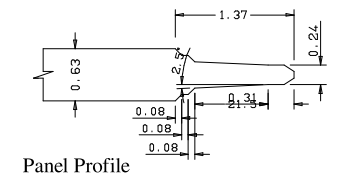

A	B	C	D
36"	27.65	11.97	11.81	
34"	25.65	10.97	10.82	
32"	23.65	9.97	9.80	
30"	21.65	8.97	8.81	
28"	19.65	7.97	7.83	
26"	17.65	6.97	6.81	
24"	15.65	5.97	5.82	

Titulo: RM#105 - 96" x 24 a 36" x 35mm					
SQUARE ONE BUILDING PRODUCTS	Client	963- Square One			
	Designer	Luiz Antônio	Approval	Charles	Reviewed by Luiz Antônio
	Date	23-04-2018	Date	23-04-2018	Review Date 23-04-2018