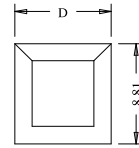

A	B	C
16"	10.88	10.84
15"	9.88	9.84
14"	8.88	8.84
12"	6.88	6.84

Titulo: RM#136 - 80" x 12 a 16 x 35mm - CLEAR

SQUARE ONE BUILDING PRODUCTS	Client	Square One			
	Designer	Luiz Antônio Cirico	Approval	Charles Agostini	Reviewed by Luiz Antônio Cirico
	Date	23-03-2018	Date	23-03-2018	Review Date 23-03-2018

Panel Profile

Profile

Profile

A	B	C
16"	10.88	10.84
15"	9.88	9.84
14"	8.88	8.84
12"	6.88	6.84

Titulo: RM#136 - 79,5" x 12 a 16 x 35mm - CLEAR - BEVEL					
	Client	Square One		Reviewed by	
	Designer	Luiz Antônio Cirico	Approval	Charles Agostini	Luiz Antônio Cirico
	Date	19-06-2023	Date	19-06-2023	Review Date

	A	B	C	D
36"	27.65	11.97	11.81	
34"	25.65	10.97	10.82	
32"	23.65	9.97	9.80	
30"	21.65	8.97	8.81	
28"	19.65	7.97	7.83	
26"	17.65	6.97	6.81	
24"	15.65	5.97	5.82	

Titulo: **RM#105 - 84 x 35mm**

SQUARE ONE
BUILDING PRODUCTS