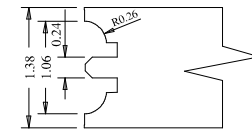

A	B	C
16"	10.88	10.84
15"	9.88	9.84
14"	8.88	8.84
12"	6.88	6.84

Titulo: RM#136 - 80" x 12 a 16 x 35mm - CLEAR

SQUARE ONE BUILDING PRODUCTS	Client	Square One			
	Designer	Luiz Antônio Cirico	Approval	Charles Agostini	Reviewed by Luiz Antônio Cirico
	Date	23-03-2018	Date	23-03-2018	Review Date 23-03-2018

Panel Profile

Profile

Profile

A	B	C
16"	10.88	10.84
15"	9.88	9.84
14"	8.88	8.84
12"	6.88	6.84

Titulo: RM#136 - 79,5" x 12 a 16 x 35mm - CLEAR - BEVEL					
	Client	Square One		Reviewed by	
	Designer	Luiz Antônio Cirico	Approval	Charles Agostini	Luiz Antônio Cirico
	Date	19-06-2023	Date	19-06-2023	Review Date

	A	B	C	D
36"	27.65	11.97	11.81	
34"	25.65	10.97	10.82	
32"	23.65	9.97	9.80	
30"	21.65	8.97	8.81	
28"	19.65	7.97	7.83	
26"	17.65	6.97	6.81	
24"	15.65	5.97	5.82	

Titulo: **RM#105 - 84 x 35mm**

SQUARE ONE
BUILDING PRODUCTS