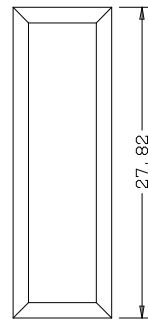

A	B	C	D
36"	27.65	11.97	11.81	
34"	25.65	10.97	10.82	
32"	23.65	9.97	9.80	
30"	21.65	8.97	8.81	
28"	19.65	7.97	7.83	
26"	17.65	6.97	6.81	
24"	15.65	5.97	5.82	

Titulo: RM#105 - 84 x 35mm						
	Client	963- Square One				
	Designer	Luiz Antônio	Approval	Odirlei	Reviewed by	Luiz Antônio
	Date	22-08-2019	Date	22-08-2019	Review Date	22-08-2019