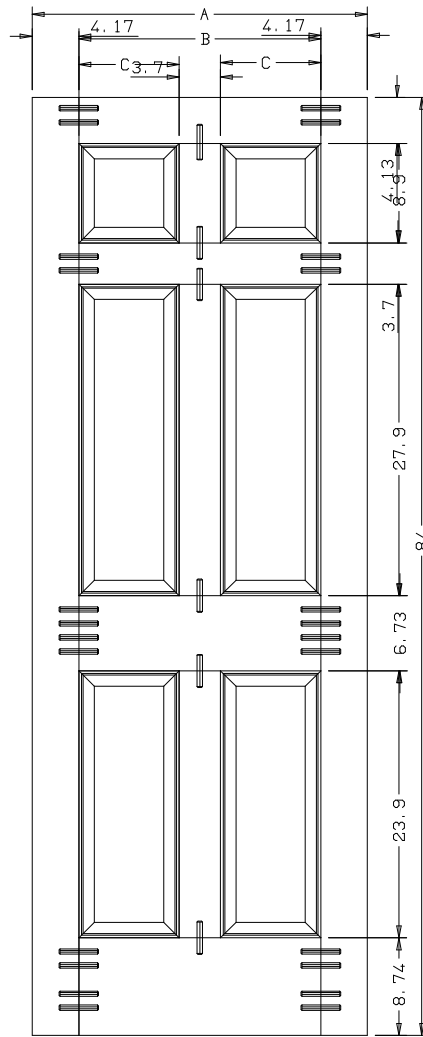

A	B	C	D
36"	27.65	11.97	11.81	
34"	25.65	10.97	10.82	
32"	23.65	9.97	9.80	
30"	21.65	8.97	8.81	
28"	19.65	7.97	7.83	
26"	17.65	6.97	6.81	
24"	15.65	5.97	5.82	

Titulo: RM#105 - 84 x 35mm						
	Client	963- Square One				
	Designer	Luiz Antônio	Approval	Odirlei	Reviewed by	Luiz Antônio
	Date	22-08-2019	Date	22-08-2019	Review Date	22-08-2019