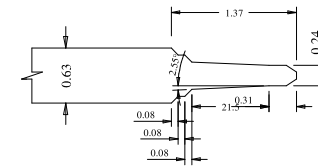

A	B	C
16"	10.88	10.84
15"	9.88	9.84
14"	8.88	8.84
12"	6.88	6.84

Titulo: RM#136 - 80" x 12 a 16 x 35mm - CLEAR

SQUARE ONE BUILDING PRODUCTS	Client	Square One			
	Designer	Luiz Antônio Cirico	Approval	Charles Agostini	Reviewed by Luiz Antônio Cirico
	Date	23-03-2018	Date	23-03-2018	Review Date 23-03-2018

Panel Profile

Profile

Profile

A	B	C
16"	10.88	10.84
15"	9.88	9.84
14"	8.88	8.84
12"	6.88	6.84

Titulo: RM#136 - 79,5" x 12 a 16 x 35mm - CLEAR - BEVEL					
	Client	Square One		Reviewed by	
	Designer	Luiz Antônio Cirico	Approval	Charles Agostini	Luiz Antônio Cirico
	Date	19-06-2023	Date	19-06-2023	Review Date

	A	B	C	D
36"	27.65	11.97	11.81	
34"	25.65	10.97	10.82	
32"	23.65	9.97	9.80	
30"	21.65	8.97	8.81	
28"	19.65	7.97	7.83	
26"	17.65	6.97	6.81	
24"	15.65	5.97	5.82	

Titulo: **RM#105 - 84 x 35mm**

SQUARE ONE
BUILDING PRODUCTS