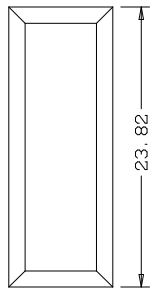

A	B	C
16"	10.88	10.84
15"	9.88	9.84
14"	8.88	8.84
12"	6.88	6.84

Titulo: RM#136 - 80" x 12 a 16 x 35mm - CLEAR

SQUARE ONE BUILDING PRODUCTS	Client	Square One			
	Designer	Luiz Antônio Cirico	Approval	Charles Agostini	Reviewed by Luiz Antônio Cirico
	Date	23-03-2018	Date	23-03-2018	Review Date 23-03-2018

Panel Profile

Profile

Profile

A	B	C
16"	10.88	10.84
15"	9.88	9.84
14"	8.88	8.84
12"	6.88	6.84

Titulo: RM#136 - 79,5" x 12 a 16 x 35mm - CLEAR - BEVEL					
	Client	Square One		Reviewed by	
	Designer	Luiz Antônio Cirico	Approval	Charles Agostini	Luiz Antônio Cirico
	Date	19-06-2023	Date	19-06-2023	Review Date

	A	B	C	D
36"	27.65	11.97	11.81	
34"	25.65	10.97	10.82	
32"	23.65	9.97	9.80	
30"	21.65	8.97	8.81	
28"	19.65	7.97	7.83	
26"	17.65	6.97	6.81	
24"	15.65	5.97	5.82	

Titulo: **RM#105 - 84 x 35mm**

SQUARE ONE
BUILDING PRODUCTS

Titulo: RM#105 - 96" x 24 a 36" x 35mm					
SQUARE ONE BUILDING PRODUCTS	Client	963- Square One			
	Designer	Luiz Antônio	Approval	Charles	Reviewed by Luiz Antônio
	Date	23-04-2018	Date	23-04-2018	Review Date 23-04-2018