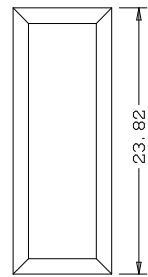

A	B	C	D
36"	27.65	11.97	11.81	
34"	25.65	10.97	10.82	
32"	23.65	9.97	9.80	
30"	21.65	8.97	8.81	
28"	19.65	7.97	7.83	
26"	17.65	6.97	6.81	
24"	15.65	5.97	5.82	

Titulo: RM#105 - 84 x 35mm						
	Client	963- Square One				
	Designer	Luiz Antônio	Approval	Odirlei	Reviewed by	Luiz Antônio
	Date	22-08-2019	Date	22-08-2019	Review Date	22-08-2019