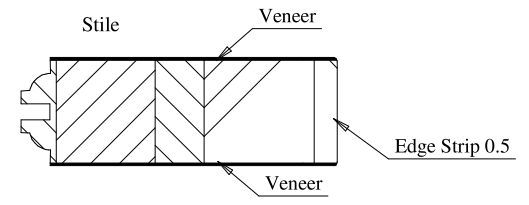

A	B	C	D
36"	27.65	11.97	11.81	
34"	25.65	10.97	10.82	
32"	23.65	9.97	9.80	
30"	21.65	8.97	8.81	
28"	19.65	7.97	7.83	
26"	17.65	6.97	6.81	
24"	15.65	5.97	5.82	

Titulo: RM#105 - 96" x 24 a 36" x 35mm					
SQUARE ONE BUILDING PRODUCTS	Client	963- Square One			
	Designer	Luiz Antônio	Approval	Charles	Reviewed by Luiz Antônio
	Date	23-04-2018	Date	23-04-2018	Review Date 23-04-2018