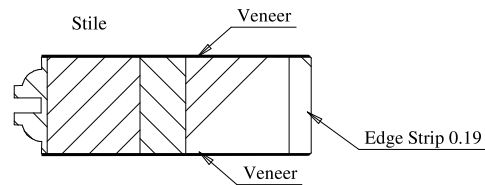

Titulo: RM#105 - 96" x 24 a 36" x 35mm

SQUARE ONE
BUILDING PRODUCTS

Client	963- Square One				
Designer	Luiz Antônio	Approval	Charles	Reviewed by	Luiz Antônio
Date	26-03-2018	Date	26-03-2018	Review Date	26-03-2018

	A	B	C	D
36"	27.65	11.97	11.81	
34"	25.65	10.97	10.82	
32"	23.65	9.97	9.80	
30"	21.65	8.97	8.81	
28"	19.65	7.97	7.83	
26"	17.65	6.97	6.81	
24"	15.65	5.97	5.82	

Titulo: RM#105 - 80" x 35mm - Clear - R2-36				
	Client	963- Square One		
	Designer	Luiz Antônio	Approval	Odirlei
	Date	23-01-2018	Date	23-01-2018
	Reviewed by	Luiz Antônio		
	Review Date	23-01-2018		

	A	B	C
22"(558,8mm)	346,8		342.8
20"(508mm)	296		292
18"(457.2mm)	245.2		241.2

Titulo: RM#136 - 96 x 18 a 22 x 35mm - Clear

SQUARE ONE
BUILDING PRODUCTS

Client	963- Square One				
Designer	Luiz Antônio	Approval	Odirlei	Reviewed by	Luiz Antônio
Date	13-02-2020	Date	13-02-2020	Review Date	13-02-2020