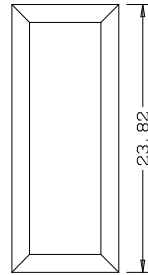

Titulo: RM#105 - 96" x 24 a 36" x 35mm

SQUARE ONE
BUILDING PRODUCTS

Client	963- Square One				
Designer	Luiz Antônio	Approval	Charles	Reviewed by	Luiz Antônio
Date	26-03-2018	Date	26-03-2018	Review Date	26-03-2018

	A	B	C	D
36"	27.65	11.97	11.81	
34"	25.65	10.97	10.82	
32"	23.65	9.97	9.80	
30"	21.65	8.97	8.81	
28"	19.65	7.97	7.83	
26"	17.65	6.97	6.81	
24"	15.65	5.97	5.82	

Titulo: RM#105 - 80" x 35mm - Clear - R2-36				
	Client	963- Square One		
	Designer	Luiz Antônio	Approval	Odirlei
	Date	23-01-2018	Date	23-01-2018
	Reviewed by	Luiz Antônio		
	Review Date	23-01-2018		

	A	B	C
22"(558,8mm)	346,8		342.8
20"(508mm)	296		292
18"(457.2mm)	245.2		241.2

Titulo: RM#136 - 96 x 18 a 22 x 35mm - Clear

SQUARE ONE
BUILDING PRODUCTS

Client	963- Square One				
Designer	Luiz Antônio	Approval	Odirlei	Reviewed by	Luiz Antônio
Date	13-02-2020	Date	13-02-2020	Review Date	13-02-2020

	A	B	C
22"	13.65	13.61	
20"	11.65	11.61	
18"	9.65	9.61	

Titulo: RM#136 - 80" x 18" A 22" X 35mm - CLEAR

SQUARE ONE
BUILDING PRODUCTS

Client	963- Square One				
Designer	Luiz Antônio	Approval	Charles	Reviewed by	Luiz Antônio
Date	23-06-2018	Date	23-06-2018	Review Date	23-06-2018