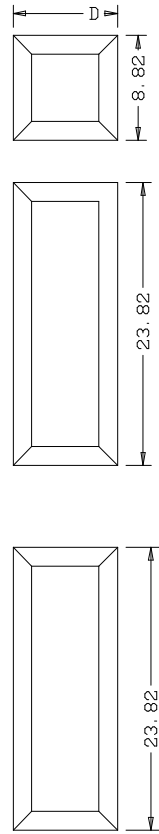

Dowel

Panel Profile

Profile

Profile

	A	B	C	D
36"	27.65	11.97	11.81	
34"	25.65	10.97	10.82	
32"	23.65	9.97	9.80	
30"	21.65	8.97	8.81	
28"	19.65	7.97	7.83	
26"	17.65	6.97	6.81	
24"	15.65	5.97	5.82	

Titulo: RM#105 - 80" x 35mm - Clear - R2-36

Titulo: RM#105 - 84 x 35mm

Client	963- Square One				
Designer	Luiz Antônio	Approval	Odirlei	Reviewed by	Luiz Antônio
Date	23-01-2018	Date	23-01-2018	Review Date	23-01-2018

A	B	C	D
36"	27.65	11.97	11.81
34"	25.65	10.97	10.82
32"	23.65	9.97	9.80
30"	21.65	8.97	8.81
28"	19.65	7.97	7.83
26"	17.65	6.97	6.81
24"	15.65	5.97	5.82

	A	B	C	D
36"	27.65	11.97	11.81	
34"	25.65	10.97	10.82	
32"	23.65	9.97	9.80	
30"	21.65	8.97	8.81	
28"	19.65	7.97	7.83	
26"	17.65	6.97	6.81	
24"	15.65	5.97	5.82	

Titulo: RM#105 - 80" x 35mm - Clear - R2-36				
	Client	963- Square One		
	Designer	Luiz Antônio	Approval	Odirlei
	Date	23-01-2018	Date	23-01-2018
	Reviewed by	Luiz Antônio		
	Review Date	23-01-2018		

	A	B	C
22"(558,8mm)	346,8		342.8
20"(508mm)	296		292
18"(457.2mm)	245.2		241.2

Titulo: RM#136 - 96 x 18 a 22 x 35mm - Clear

SQUARE ONE
BUILDING PRODUCTS

Client	963- Square One				
Designer	Luiz Antônio	Approval	Odirlei	Reviewed by	Luiz Antônio
Date	13-02-2020	Date	13-02-2020	Review Date	13-02-2020