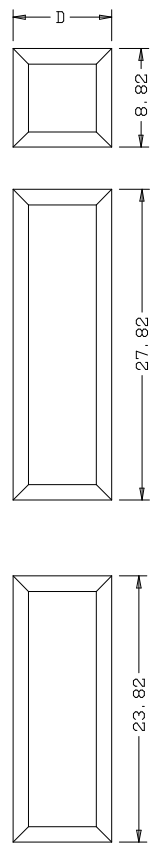

A	B	C	D
36"	27.65	11.97	11.81	
34"	25.65	10.97	10.82	
32"	23.65	9.97	9.80	
30"	21.65	8.97	8.81	
28"	19.65	7.97	7.83	
26"	17.65	6.97	6.81	
24"	15.65	5.97	5.82	

Titulo: RM#105 - 84 x 35mm

Client	963- Square One				
Designer	Luiz Antônio	Approval	Odirlei	Reviewed by	Luiz Antônio
Date	23-01-2018	Date	23-01-2018	Review Date	23-01-2018