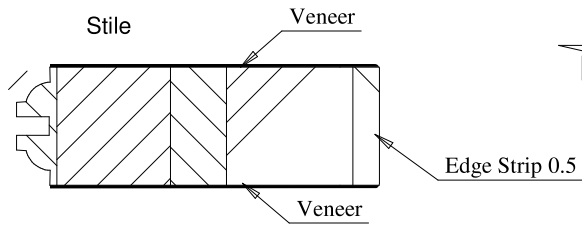

	A	B	C	D
36"	27.65	11.97	11.81	
34"	25.65	10.97	10.82	
32"	23.65	9.97	9.80	
30"	21.65	8.97	8.81	
28"	19.65	7.97	7.83	
26"	17.65	6.97	6.81	
24"	15.65	5.97	5.82	

Titulo: RM#105 - 80" x 35mm - Clear - R2-36				
	Client	963- Square One		
	Designer	Luiz Antônio	Approval	Odirlei
	Date	23-01-2018	Date	23-01-2018
	Reviewed by	Luiz Antônio		
	Review Date	23-01-2018		

	A	B	C
22"(558,8mm)	346,8		342.8
20"(508mm)	296		292
18"(457.2mm)	245.2		241.2

Titulo: RM#136 - 96 x 18 a 22 x 35mm - Clear

SQUARE ONE
BUILDING PRODUCTS

Client	963- Square One				
Designer	Luiz Antônio	Approval	Odirlei	Reviewed by	Luiz Antônio
Date	13-02-2020	Date	13-02-2020	Review Date	13-02-2020