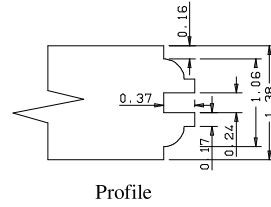

A	B	C	D
36"	27.65	11.97	11.81
34"	25.65	10.97	10.82
32"	23.65	9.97	9.80
30"	21.65	8.97	8.81
28"	19.65	7.97	7.83
26"	17.65	6.97	6.81
24"	15.65	5.97	5.82

Titulo: RM#105 - 96" x 24 a 36" x 35mm

SQUARE ONE
BUILDING PRODUCTS

Client	963- Square One				
Designer	Luiz Antônio	Approval	Charles	Reviewed by	Luiz Antônio
Date	26-03-2018	Date	26-03-2018	Review Date	26-03-2018