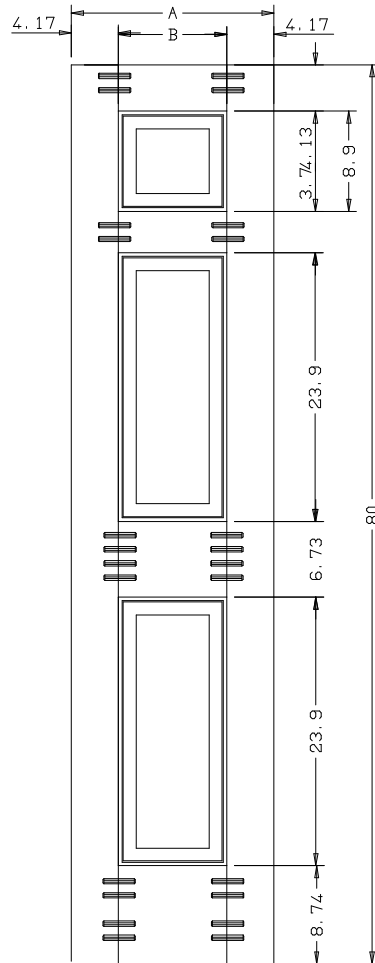

Dowel

Panel Profile

Profile

Profile

	A	B	C	D
36"	27.65	11.97	11.81	
34"	25.65	10.97	10.82	
32"	23.65	9.97	9.80	
30"	21.65	8.97	8.81	
28"	19.65	7.97	7.83	
26"	17.65	6.97	6.81	
24"	15.65	5.97	5.82	

Titulo: RM#105 - 80" x 35mm - Clear - R2-36

	A	B	C	D
36"	27.65	11.97	11.81	
34"	25.65	10.97	10.82	
32"	23.65	9.97	9.80	
30"	21.65	8.97	8.81	
28"	19.65	7.97	7.83	
26"	17.65	6.97	6.81	
24"	15.65	5.97	5.82	

Titulo: RM#105 - 80" x 35mm - Clear - R2-36				
	Client	963- Square One		
	Designer	Luiz Antônio	Approval	Odirlei
	Date	23-01-2018	Date	23-01-2018
	Reviewed by	Luiz Antônio		
	Review Date	23-01-2018		

	A	B	C
22"(558,8mm)	346,8		342.8
20"(508mm)	296		292
18"(457.2mm)	245.2		241.2

Titulo: RM#136 - 96 x 18 a 22 x 35mm - Clear

SQUARE ONE
BUILDING PRODUCTS

Client	963- Square One				
Designer	Luiz Antônio	Approval	Odirlei	Reviewed by	Luiz Antônio
Date	13-02-2020	Date	13-02-2020	Review Date	13-02-2020

	A	B	C
22"	13.65	13.61	
20"	11.65	11.61	
18"	9.65	9.61	

Titulo: RM#136 - 80" x 18" A 22" X 35mm - CLEAR

SQUARE ONE
BUILDING PRODUCTS

Client	963- Square One				
Designer	Luiz Antônio	Approval	Charles	Reviewed by	Luiz Antônio
Date	23-06-2018	Date	23-06-2018	Review Date	23-06-2018