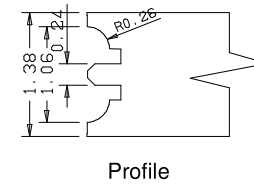

	A	B	C	D
36"	27.65	11.97	11.81	
34"	25.65	10.97	10.82	
32"	23.65	9.97	9.80	
30"	21.65	8.97	8.81	
28"	19.65	7.97	7.83	
26"	17.65	6.97	6.81	
24"	15.65	5.97	5.82	

Titulo: RM#105 - 80" x 35mm - Clear - R2-36				
	Client	963- Square One		
	Designer	Luiz Antônio	Approval	Odirlei
	Date	23-01-2018	Date	23-01-2018
	Reviewed by	Luiz Antônio		
	Review Date	23-01-2018		

	A	B	C
22"(558,8mm)	346,8		342.8
20"(508mm)	296		292
18"(457.2mm)	245.2		241.2

Titulo: RM#136 - 96 x 18 a 22 x 35mm - Clear

SQUARE ONE
BUILDING PRODUCTS

Client	963- Square One				
Designer	Luiz Antônio	Approval	Odirlei	Reviewed by	Luiz Antônio
Date	13-02-2020	Date	13-02-2020	Review Date	13-02-2020