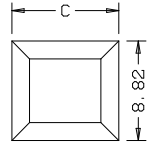

	A	B	C	D
36"	27.65	11.97	11.81	
34"	25.65	10.97	10.82	
32"	23.65	9.97	9.80	
30"	21.65	8.97	8.81	
28"	19.65	7.97	7.83	
26"	17.65	6.97	6.81	
24"	15.65	5.97	5.82	

Titulo: RM#105 - 80" x 35mm - Clear - R2-36				
	Client	963- Square One		
	Designer	Luiz Antônio	Approval	Odirlei
	Date	23-01-2018	Date	23-01-2018
	Reviewed by	Luiz Antônio		
	Review Date	23-01-2018		

	A	B	C
22"(558,8mm)	346,8		342.8
20"(508mm)	296		292
18"(457.2mm)	245.2		241.2

Titulo: RM#136 - 96 x 18 a 22 x 35mm - Clear

SQUARE ONE
BUILDING PRODUCTS

Client	963- Square One				
Designer	Luiz Antônio	Approval	Odirlei	Reviewed by	Luiz Antônio
Date	13-02-2020	Date	13-02-2020	Review Date	13-02-2020

	A	B	C
22"	13.65	13.61	
20"	11.65	11.61	
18"	9.65	9.61	

Titulo: RM#136 - 80" x 18" A 22" X 35mm - CLEAR

SQUARE ONE
BUILDING PRODUCTS

Client	963- Square One				
Designer	Luiz Antônio	Approval	Charles	Reviewed by	Luiz Antônio
Date	23-06-2018	Date	23-06-2018	Review Date	23-06-2018