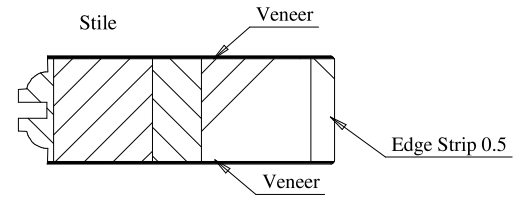

A	B	C	D
36"	27.65	11.97	11.81
34"	25.65	10.97	10.82
32"	23.65	9.97	9.80
30"	21.65	8.97	8.81
28"	19.65	7.97	7.83
26"	17.65	6.97	6.81
24"	15.65	5.97	5.82

Titulo: RM#105 - 96" x 24 a 36" x 35mm

SQUARE ONE
BUILDING PRODUCTS

Client	963- Square One				
Designer	Luiz Antônio	Approval	Charles	Reviewed by	Luiz Antônio
Date	26-03-2018	Date	26-03-2018	Review Date	26-03-2018