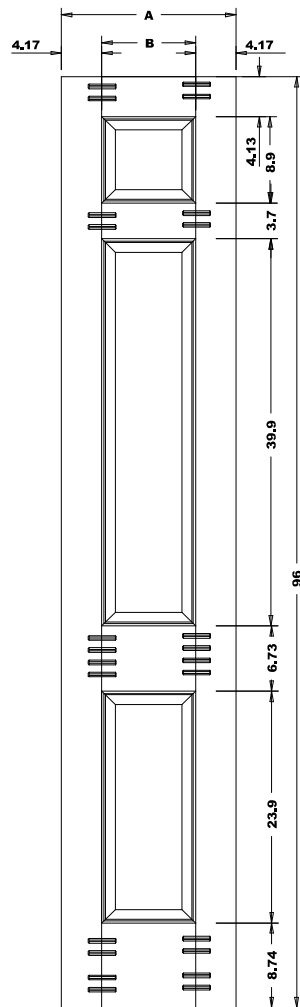

Dowel

Panel Profile

Profile

Profile

	A	B	C	D
36"	27.65	11.97	11.81	
34"	25.65	10.97	10.82	
32"	23.65	9.97	9.80	
30"	21.65	8.97	8.81	
28"	19.65	7.97	7.83	
26"	17.65	6.97	6.81	
24"	15.65	5.97	5.82	

Titulo: RM#105 - 80" x 35mm - Clear - R2-36

	A	B	C	D
36"	27.65	11.97	11.81	
34"	25.65	10.97	10.82	
32"	23.65	9.97	9.80	
30"	21.65	8.97	8.81	
28"	19.65	7.97	7.83	
26"	17.65	6.97	6.81	
24"	15.65	5.97	5.82	

Titulo: RM#105 - 80" x 35mm - Clear - R2-36				
	Client	963- Square One		
	Designer	Luiz Antônio	Approval	Odirlei
	Date	23-01-2018	Date	23-01-2018
	Reviewed by	Luiz Antônio		
	Review Date	23-01-2018		

	A	B	C
22"(558,8mm)	346,8		342.8
20"(508mm)	296		292
18"(457.2mm)	245.2		241.2

Titulo: RM#136 - 96 x 18 a 22 x 35mm - Clear

SQUARE ONE
BUILDING PRODUCTS

Client	963- Square One				
Designer	Luiz Antônio	Approval	Odirlei	Reviewed by	Luiz Antônio
Date	13-02-2020	Date	13-02-2020	Review Date	13-02-2020

	A	B	C
22"	13.65	13.61	
20"	11.65	11.61	
18"	9.65	9.61	

Titulo: RM#136 - 80" x 18" A 22" X 35mm - CLEAR

SQUARE ONE
BUILDING PRODUCTS

Client	963- Square One				
Designer	Luiz Antônio	Approval	Charles	Reviewed by	Luiz Antônio
Date	23-06-2018	Date	23-06-2018	Review Date	23-06-2018