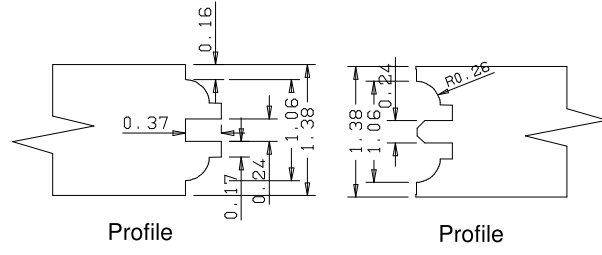

	A	B	C	D
36"	27.65	11.97	11.81	
34"	25.65	10.97	10.82	
32"	23.65	9.97	9.80	
30"	21.65	8.97	8.81	
28"	19.65	7.97	7.83	
26"	17.65	6.97	6.81	
24"	15.65	5.97	5.82	

Titulo: RM#105 - 80" x 35mm - Clear - R2-36				
	Client	963- Square One		
	Designer	Luiz Antônio	Approval	Odirlei
	Date	23-01-2018	Date	23-01-2018
	Reviewed by	Luiz Antônio		
	Review Date	23-01-2018		

	A	B	C
22"(558,8mm)	346,8		342.8
20"(508mm)	296		292
18"(457.2mm)	245.2		241.2

Titulo: RM#136 - 96 x 18 a 22 x 35mm - Clear

SQUARE ONE
BUILDING PRODUCTS

Client	963- Square One				
Designer	Luiz Antônio	Approval	Odirlei	Reviewed by	Luiz Antônio
Date	13-02-2020	Date	13-02-2020	Review Date	13-02-2020