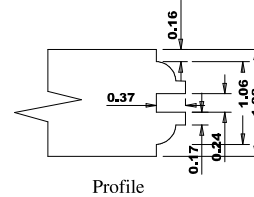

	A	B	C	D
36"	27.65	11.97	11.81	
34"	25.65	10.97	10.82	
32"	23.65	9.97	9.80	
30"	21.65	8.97	8.81	
28"	19.65	7.97	7.83	
26"	17.65	6.97	6.81	
24"	15.65	5.97	5.82	

Titulo: RM#105 - 80" x 35mm - Clear - R2-36				
	Client	963- Square One		
	Designer	Luiz Antônio	Approval	Odirlei
	Date	23-01-2018	Date	23-01-2018
	Reviewed by	Luiz Antônio		
	Review Date	23-01-2018		