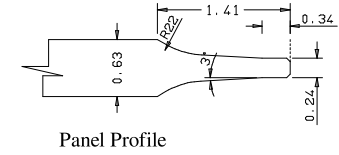

A	B	C	D
36"	27.65	11.97	11.81
34"	25.65	10.97	10.82
32"	23.65	9.97	9.80
30"	21.65	8.97	8.81
28"	19.65	7.97	7.83
26"	17.65	6.97	6.81
24"	15.65	5.97	5.82

Titulo: RM#105 - 96" x 24 a 36" x 35mm

SQUARE ONE
BUILDING PRODUCTS

Client	963- Square One				
Designer	Luiz Antônio	Approval	Charles	Reviewed by	Luiz Antônio
Date	26-03-2018	Date	26-03-2018	Review Date	26-03-2018