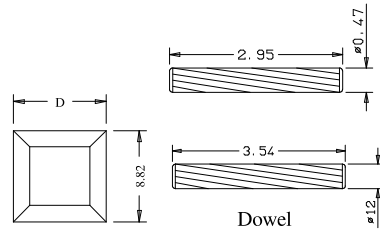

A	B	C	D
36"	27.65	11.97	11.81
34"	25.65	10.97	10.82
32"	23.65	9.97	9.80
30"	21.65	8.97	8.81
28"	19.65	7.97	7.83
26"	17.65	6.97	6.81
24"	15.65	5.97	5.82

Titulo: RM#105 - 96" x 24 a 36" x 35mm

SQUARE ONE
BUILDING PRODUCTS

Client	963- Square One				
Designer	Luiz Antônio	Approval	Charles	Reviewed by	Luiz Antônio
Date	26-03-2018	Date	26-03-2018	Review Date	26-03-2018