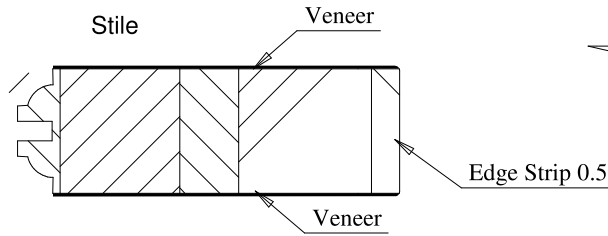

Dowel

Panel Profile

Profile

Profile

	A	B	C	D
36"	27.65	11.97	11.81	
34"	25.65	10.97	10.82	
32"	23.65	9.97	9.80	
30"	21.65	8.97	8.81	
28"	19.65	7.97	7.83	
26"	17.65	6.97	6.81	
24"	15.65	5.97	5.82	

Titulo: RM#105 - 80" x 35mm - Clear - R2-36

	A	B	C	D
36"	27.65	11.97	11.81	
34"	25.65	10.97	10.82	
32"	23.65	9.97	9.80	
30"	21.65	8.97	8.81	
28"	19.65	7.97	7.83	
26"	17.65	6.97	6.81	
24"	15.65	5.97	5.82	

Titulo: RM#105 - 80" x 35mm - Clear - R2-36				
	Client	963- Square One		
	Designer	Luiz Antônio	Approval	Odirlei
	Date	23-01-2018	Date	23-01-2018
	Reviewed by	Luiz Antônio		
	Review Date	23-01-2018		

	A	B	C
22"(558,8mm)	346,8		342.8
20"(508mm)	296		292
18"(457.2mm)	245.2		241.2

Titulo: RM#136 - 96 x 18 a 22 x 35mm - Clear

SQUARE ONE
BUILDING PRODUCTS

Client	963- Square One				
Designer	Luiz Antônio	Approval	Odirlei	Reviewed by	Luiz Antônio
Date	13-02-2020	Date	13-02-2020	Review Date	13-02-2020