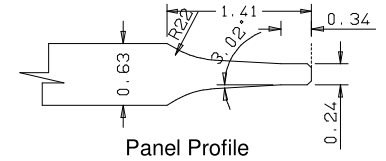

	A	B	C	D
36"	27.65	11.97	11.81	
34"	25.65	10.97	10.82	
32"	23.65	9.97	9.80	
30"	21.65	8.97	8.81	
28"	19.65	7.97	7.83	
26"	17.65	6.97	6.81	
24"	15.65	5.97	5.82	

Titulo: RM#105 - 80" x 35mm - Clear - R2-36				
	Client	963- Square One		
	Designer	Luiz Antônio	Approval	Odirlei
	Date	23-01-2018	Date	23-01-2018
	Reviewed by	Luiz Antônio		
	Review Date	23-01-2018		

	A	B	C
22"(558,8mm)	346,8		342.8
20"(508mm)	296		292
18"(457.2mm)	245.2		241.2

Titulo: RM#136 - 96 x 18 a 22 x 35mm - Clear

SQUARE ONE
BUILDING PRODUCTS

Client	963- Square One				
Designer	Luiz Antônio	Approval	Odirlei	Reviewed by	Luiz Antônio
Date	13-02-2020	Date	13-02-2020	Review Date	13-02-2020