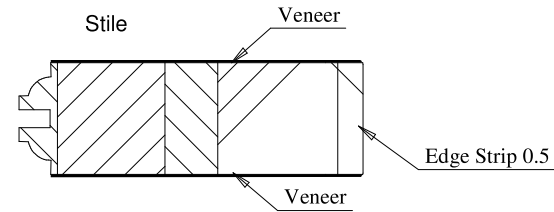

	A	B	C	D
36"	27.65	11.97	11.81	
34"	25.65	10.97	10.82	
32"	23.65	9.97	9.80	
30"	21.65	8.97	8.81	
28"	19.65	7.97	7.83	
26"	17.65	6.97	6.81	
24"	15.65	5.97	5.82	

Titulo: RM#105 - 80" x 35mm - Clear - R2-36				
	Client	963- Square One		
	Designer	Luiz Antônio	Approval	Odirlei
	Date	23-01-2018	Date	23-01-2018
	Reviewed by	Luiz Antônio		
	Review Date	23-01-2018		

	A	B	C
22"(558,8mm)	346,8		342.8
20"(508mm)	296		292
18"(457.2mm)	245.2		241.2

Titulo: RM#136 - 96 x 18 a 22 x 35mm - Clear

SQUARE ONE
BUILDING PRODUCTS

Client	963- Square One				
Designer	Luiz Antônio	Approval	Odirlei	Reviewed by	Luiz Antônio
Date	13-02-2020	Date	13-02-2020	Review Date	13-02-2020