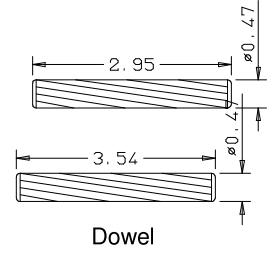

Dowel

Panel Profile

Profile

Profile

	A	B	C	D
36"	27.65	11.97	11.81	
34"	25.65	10.97	10.82	
32"	23.65	9.97	9.80	
30"	21.65	8.97	8.81	
28"	19.65	7.97	7.83	
26"	17.65	6.97	6.81	
24"	15.65	5.97	5.82	

Titulo: RM#105 - 80" x 35mm - Clear - R2-36

	A	B	C	D
36"	27.65	11.97	11.81	
34"	25.65	10.97	10.82	
32"	23.65	9.97	9.80	
30"	21.65	8.97	8.81	
28"	19.65	7.97	7.83	
26"	17.65	6.97	6.81	
24"	15.65	5.97	5.82	

Titulo: RM#105 - 80" x 35mm - Clear - R2-36				
	Client	963- Square One		
	Designer	Luiz Antônio	Approval	Odirlei
	Date	23-01-2018	Date	23-01-2018
	Reviewed by	Luiz Antônio		
	Review Date	23-01-2018		

	A	B	C
22"(558,8mm)	346,8		342.8
20"(508mm)	296		292
18"(457.2mm)	245.2		241.2

Titulo: RM#136 - 96 x 18 a 22 x 35mm - Clear

SQUARE ONE
BUILDING PRODUCTS

Client	963- Square One				
Designer	Luiz Antônio	Approval	Odirlei	Reviewed by	Luiz Antônio
Date	13-02-2020	Date	13-02-2020	Review Date	13-02-2020

	A	B	C
22"	13.65	13.61	
20"	11.65	11.61	
18"	9.65	9.61	

Titulo: RM#136 - 80" x 18" A 22" X 35mm - CLEAR

SQUARE ONE
BUILDING PRODUCTS

Client	963- Square One				
Designer	Luiz Antônio	Approval	Charles	Reviewed by	Luiz Antônio
Date	23-06-2018	Date	23-06-2018	Review Date	23-06-2018