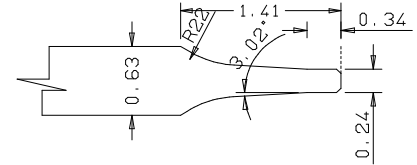

Dowel

Panel Profile

Profile

Profile

	A	B	C	D
36"	27.65	11.97	11.81	
34"	25.65	10.97	10.82	
32"	23.65	9.97	9.80	
30"	21.65	8.97	8.81	
28"	19.65	7.97	7.83	
26"	17.65	6.97	6.81	
24"	15.65	5.97	5.82	

Titulo: RM#105 - 80" x 35mm - Clear - R2-36

	A	B	C	D
36"	27.65	11.97	11.81	
34"	25.65	10.97	10.82	
32"	23.65	9.97	9.80	
30"	21.65	8.97	8.81	
28"	19.65	7.97	7.83	
26"	17.65	6.97	6.81	
24"	15.65	5.97	5.82	

Titulo: RM#105 - 80" x 35mm - Clear - R2-36				
	Client	963- Square One		
	Designer	Luiz Antônio	Approval	Odirlei
	Date	23-01-2018	Date	23-01-2018
	Reviewed by	Luiz Antônio		
	Review Date	23-01-2018		

	A	B	C
22"(558,8mm)	346,8		342.8
20"(508mm)	296		292
18"(457.2mm)	245.2		241.2

Titulo: RM#136 - 96 x 18 a 22 x 35mm - Clear

SQUARE ONE
BUILDING PRODUCTS

Client	963- Square One				
Designer	Luiz Antônio	Approval	Odirlei	Reviewed by	Luiz Antônio
Date	13-02-2020	Date	13-02-2020	Review Date	13-02-2020

	A	B	C
22"	13.65	13.61	
20"	11.65	11.61	
18"	9.65	9.61	

Titulo: RM#136 - 80" x 18" A 22" X 35mm - CLEAR

SQUARE ONE
BUILDING PRODUCTS

Client	963- Square One				
Designer	Luiz Antônio	Approval	Charles	Reviewed by	Luiz Antônio
Date	23-06-2018	Date	23-06-2018	Review Date	23-06-2018