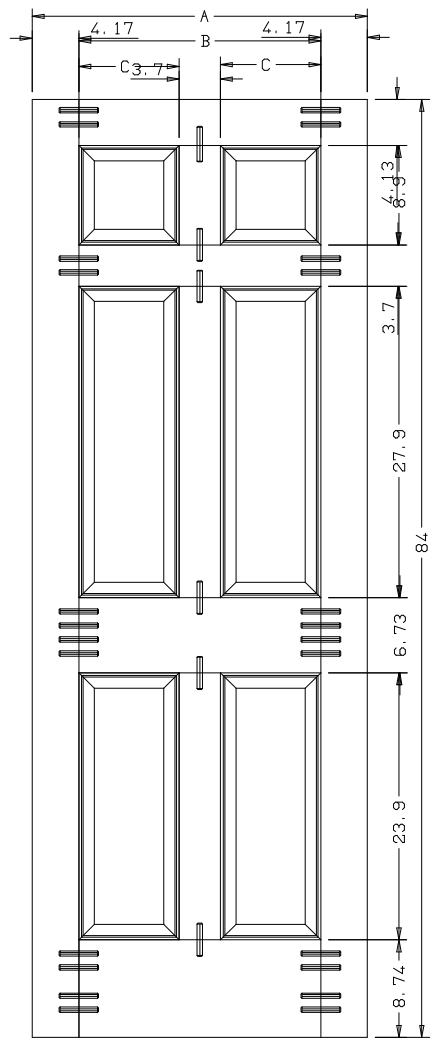

A	B	C	D
36"	27.65	11.97	11.81	
34"	25.65	10.97	10.82	
32"	23.65	9.97	9.80	
30"	21.65	8.97	8.81	
28"	19.65	7.97	7.83	
26"	17.65	6.97	6.81	
24"	15.65	5.97	5.82	

Titulo: RM#105 - 84 x 35mm

Client	963- Square One				
Designer	Luiz Antônio	Approval	Odirlei	Reviewed by	Luiz Antônio
Date	23-01-2018	Date	23-01-2018	Review Date	23-01-2018