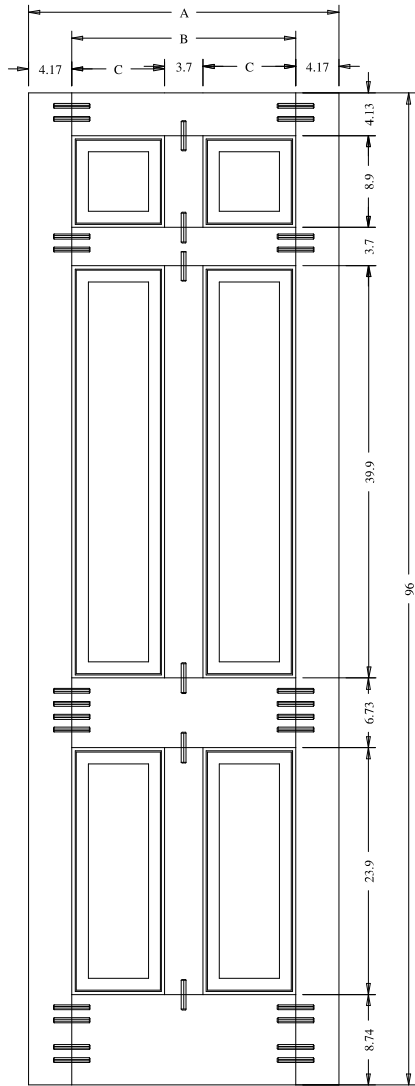

A	B	C	D
36"	27.65	11.97	11.81
34"	25.65	10.97	10.82
32"	23.65	9.97	9.80
30"	21.65	8.97	8.81
28"	19.65	7.97	7.83
26"	17.65	6.97	6.81
24"	15.65	5.97	5.82

Titulo: RM#105 - 96" x 24 a 36" x 35mm

SQUARE ONE
BUILDING PRODUCTS

Client	963- Square One				
Designer	Luiz Antônio	Approval	Charles	Reviewed by	Luiz Antônio
Date	26-03-2018	Date	26-03-2018	Review Date	26-03-2018