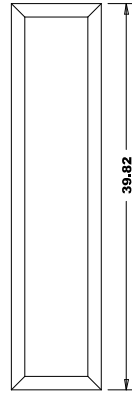

Titulo: RM#105 - 96" x 24 a 36" x 35mm

SQUARE ONE
BUILDING PRODUCTS

Client	963- Square One				
Designer	Luiz Antônio	Approval	Charles	Reviewed by	Luiz Antônio
Date	26-03-2018	Date	26-03-2018	Review Date	26-03-2018

	A	B	C	D
36"	27.65	11.97	11.81	
34"	25.65	10.97	10.82	
32"	23.65	9.97	9.80	
30"	21.65	8.97	8.81	
28"	19.65	7.97	7.83	
26"	17.65	6.97	6.81	
24"	15.65	5.97	5.82	

Titulo: RM#105 - 80" x 35mm - Clear - R2-36				
	Client	963- Square One		
	Designer	Luiz Antônio	Approval	Odirlei
	Date	23-01-2018	Date	23-01-2018
	Reviewed by	Luiz Antônio		
	Review Date	23-01-2018		

	A	B	C
22"(558,8mm)	346,8		342.8
20"(508mm)	296		292
18"(457.2mm)	245.2		241.2

Titulo: RM#136 - 96 x 18 a 22 x 35mm - Clear

SQUARE ONE
BUILDING PRODUCTS

Client	963- Square One				
Designer	Luiz Antônio	Approval	Odirlei	Reviewed by	Luiz Antônio
Date	13-02-2020	Date	13-02-2020	Review Date	13-02-2020

	A	B	C
22"	13.65	13.61	
20"	11.65	11.61	
18"	9.65	9.61	

Titulo: RM#136 - 80" x 18" A 22" X 35mm - CLEAR

SQUARE ONE
BUILDING PRODUCTS

Client	963- Square One				
Designer	Luiz Antônio	Approval	Charles	Reviewed by	Luiz Antônio
Date	23-06-2018	Date	23-06-2018	Review Date	23-06-2018