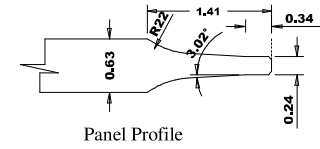

	A	B	C	D
36"	27.65	11.97	11.81	
34"	25.65	10.97	10.82	
32"	23.65	9.97	9.80	
30"	21.65	8.97	8.81	
28"	19.65	7.97	7.83	
26"	17.65	6.97	6.81	
24"	15.65	5.97	5.82	

Titulo: RM#105 - 80" x 35mm - Clear - R2-36				
	Client	963- Square One		
	Designer	Luiz Antônio	Approval	Odirlei
	Date	23-01-2018	Date	23-01-2018
	Reviewed by	Luiz Antônio		
	Review Date	23-01-2018		

	A	B	C
22"(558,8mm)	346,8		342.8
20"(508mm)	296		292
18"(457.2mm)	245.2		241.2

Titulo: RM#136 - 96 x 18 a 22 x 35mm - Clear

SQUARE ONE
BUILDING PRODUCTS

Client	963- Square One				
Designer	Luiz Antônio	Approval	Odirlei	Reviewed by	Luiz Antônio
Date	13-02-2020	Date	13-02-2020	Review Date	13-02-2020