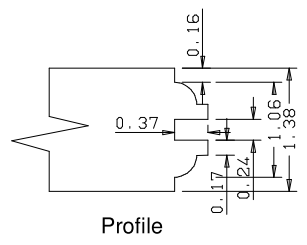

A	B	C	D
36"	27.65	11.97	11.81	
34"	25.65	10.97	10.82	
32"	23.65	9.97	9.80	
30"	21.65	8.97	8.81	
28"	19.65	7.97	7.83	
26"	17.65	6.97	6.81	
24"	15.65	5.97	5.82	

Titulo: RM#105 - 84 x 35mm

Client	963- Square One				
Designer	Luiz Antônio	Approval	Odirlei	Reviewed by	Luiz Antônio
Date	23-01-2018	Date	23-01-2018	Review Date	23-01-2018