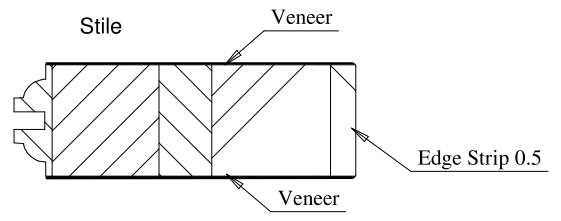

A	B	C	D
36"	27.65	11.97	11.81	
34"	25.65	10.97	10.82	
32"	23.65	9.97	9.80	
30"	21.65	8.97	8.81	
28"	19.65	7.97	7.83	
26"	17.65	6.97	6.81	
24"	15.65	5.97	5.82	

Titulo: RM#105 - 84 x 35mm

Client	963- Square One				
Designer	Luiz Antônio	Approval	Odirlei	Reviewed by	Luiz Antônio
Date	23-01-2018	Date	23-01-2018	Review Date	23-01-2018