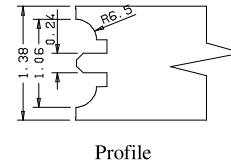

A	B	C	D
36"	27.65	11.97	11.81
34"	25.65	10.97	10.82
32"	23.65	9.97	9.80
30"	21.65	8.97	8.81
28"	19.65	7.97	7.83
26"	17.65	6.97	6.81
24"	15.65	5.97	5.82

Titulo: RM#105 - 96" x 24 a 36" x 35mm

SQUARE ONE
BUILDING PRODUCTS

Client	963- Square One				
Designer	Luiz Antônio	Approval	Charles	Reviewed by	Luiz Antônio
Date	26-03-2018	Date	26-03-2018	Review Date	26-03-2018