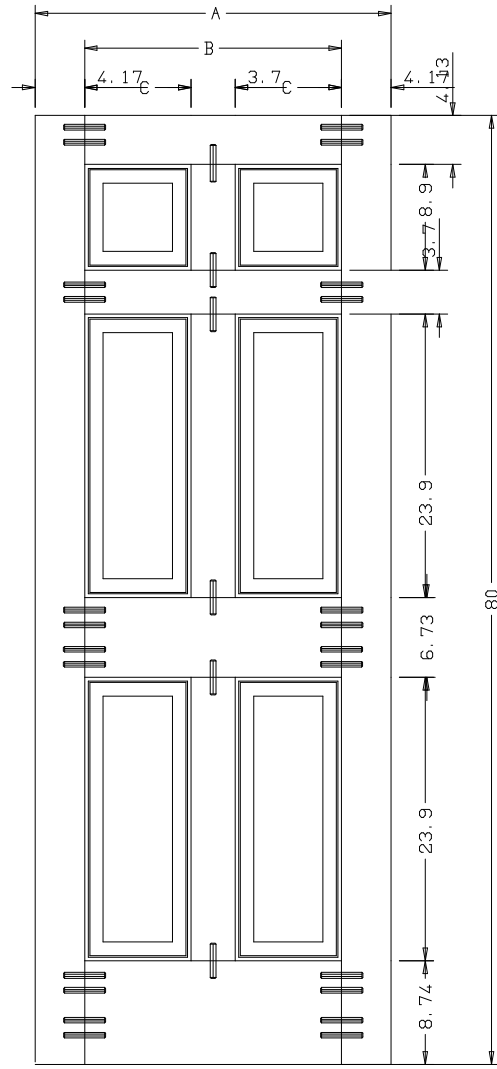

Dowel

Panel Profile

Profile

Profile

	A	B	C	D
36"	27.65	11.97	11.81	
34"	25.65	10.97	10.82	
32"	23.65	9.97	9.80	
30"	21.65	8.97	8.81	
28"	19.65	7.97	7.83	
26"	17.65	6.97	6.81	
24"	15.65	5.97	5.82	

Titulo: RM#105 - 80" x 35mm - Clear - R2-36

	A	B	C	D
36"	27.65	11.97	11.81	
34"	25.65	10.97	10.82	
32"	23.65	9.97	9.80	
30"	21.65	8.97	8.81	
28"	19.65	7.97	7.83	
26"	17.65	6.97	6.81	
24"	15.65	5.97	5.82	

Titulo: RM#105 - 80" x 35mm - Clear - R2-36				
	Client	963- Square One		
	Designer	Luiz Antônio	Approval	Odirlei
	Date	23-01-2018	Date	23-01-2018
	Reviewed by	Luiz Antônio		
	Review Date	23-01-2018		

	A	B	C
22"(558,8mm)	346,8		342.8
20"(508mm)	296		292
18"(457.2mm)	245.2		241.2

Titulo: RM#136 - 96 x 18 a 22 x 35mm - Clear

SQUARE ONE
BUILDING PRODUCTS

Client	963- Square One				
Designer	Luiz Antônio	Approval	Odirlei	Reviewed by	Luiz Antônio
Date	13-02-2020	Date	13-02-2020	Review Date	13-02-2020

	A	B	C
22"	13.65	13.61	
20"	11.65	11.61	
18"	9.65	9.61	

Titulo: RM#136 - 80" x 18" A 22" X 35mm - CLEAR

SQUARE ONE
BUILDING PRODUCTS

Client	963- Square One				
Designer	Luiz Antônio	Approval	Charles	Reviewed by	Luiz Antônio
Date	23-06-2018	Date	23-06-2018	Review Date	23-06-2018