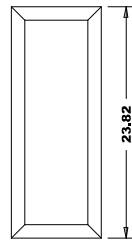

Titulo: RM#105 - 96" x 24 a 36" x 35mm

SQUARE ONE
BUILDING PRODUCTS

Client	963- Square One				
Designer	Luiz Antônio	Approval	Charles	Reviewed by	Luiz Antônio
Date	26-03-2018	Date	26-03-2018	Review Date	26-03-2018

	A	B	C	D
36"	27.65	11.97	11.81	
34"	25.65	10.97	10.82	
32"	23.65	9.97	9.80	
30"	21.65	8.97	8.81	
28"	19.65	7.97	7.83	
26"	17.65	6.97	6.81	
24"	15.65	5.97	5.82	

Titulo: RM#105 - 80" x 35mm - Clear - R2-36				
	Client	963- Square One		
	Designer	Luiz Antônio	Approval	Odirlei
	Date	23-01-2018	Date	23-01-2018
	Reviewed by	Luiz Antônio		
	Review Date	23-01-2018		

	A	B	C
22"(558,8mm)	346,8		342.8
20"(508mm)	296		292
18"(457.2mm)	245.2		241.2

Titulo: RM#136 - 96 x 18 a 22 x 35mm - Clear

SQUARE ONE
BUILDING PRODUCTS

Client	963- Square One				
Designer	Luiz Antônio	Approval	Odirlei	Reviewed by	Luiz Antônio
Date	13-02-2020	Date	13-02-2020	Review Date	13-02-2020

	A	B	C
22"	13.65	13.61	
20"	11.65	11.61	
18"	9.65	9.61	

Titulo: RM#136 - 80" x 18" A 22" X 35mm - CLEAR

SQUARE ONE
BUILDING PRODUCTS

Client	963- Square One				
Designer	Luiz Antônio	Approval	Charles	Reviewed by	Luiz Antônio
Date	23-06-2018	Date	23-06-2018	Review Date	23-06-2018