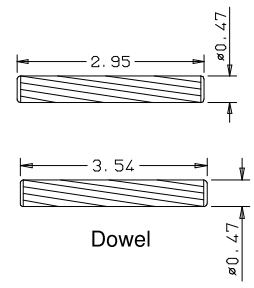

A	B	C	D
36"	27.65	11.97	11.81	
34"	25.65	10.97	10.82	
32"	23.65	9.97	9.80	
30"	21.65	8.97	8.81	
28"	19.65	7.97	7.83	
26"	17.65	6.97	6.81	
24"	15.65	5.97	5.82	

Titulo: RM#105 - 84 x 35mm

Client	963- Square One				
Designer	Luiz Antônio	Approval	Odirlei	Reviewed by	Luiz Antônio
Date	23-01-2018	Date	23-01-2018	Review Date	23-01-2018