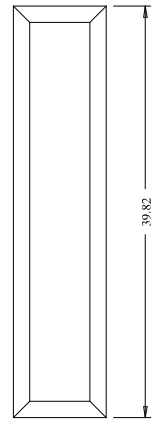

A	B	C	D
36"	27.65	11.97	11.81
34"	25.65	10.97	10.82
32"	23.65	9.97	9.80
30"	21.65	8.97	8.81
28"	19.65	7.97	7.83
26"	17.65	6.97	6.81
24"	15.65	5.97	5.82

Titulo: RM#105 - 96" x 24 a 36" x 35mm

SQUARE ONE
BUILDING PRODUCTS

Client	963- Square One				
Designer	Luiz Antônio	Approval	Charles	Reviewed by	Luiz Antônio
Date	26-03-2018	Date	26-03-2018	Review Date	26-03-2018