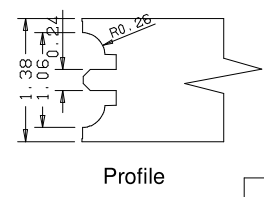

A	B	C	D
36"	27.65	11.97	11.81	
34"	25.65	10.97	10.82	
32"	23.65	9.97	9.80	
30"	21.65	8.97	8.81	
28"	19.65	7.97	7.83	
26"	17.65	6.97	6.81	
24"	15.65	5.97	5.82	

Titulo: RM#105 - 84 x 35mm

Client	963- Square One				
Designer	Luiz Antônio	Approval	Odirlei	Reviewed by	Luiz Antônio
Date	23-01-2018	Date	23-01-2018	Review Date	23-01-2018