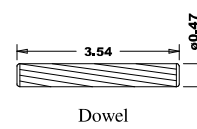

Dowel

Panel Profile

Profile

Profile

	A	B	C	D
36"	27.65	11.97	11.81	
34"	25.65	10.97	10.82	
32"	23.65	9.97	9.80	
30"	21.65	8.97	8.81	
28"	19.65	7.97	7.83	
26"	17.65	6.97	6.81	
24"	15.65	5.97	5.82	

Titulo: RM#105 - 80" x 35mm - Clear - R2-36

Titulo: RM#105 - 96" x 24 a 36" x 35mm

SQUARE ONE
BUILDING PRODUCTS

Client	963- Square One				
Designer	Luiz Antônio	Approval	Charles	Reviewed by	Luiz Antônio
Date	26-03-2018	Date	26-03-2018	Review Date	26-03-2018

	A	B	C	D
36"	27.65	11.97	11.81	
34"	25.65	10.97	10.82	
32"	23.65	9.97	9.80	
30"	21.65	8.97	8.81	
28"	19.65	7.97	7.83	
26"	17.65	6.97	6.81	
24"	15.65	5.97	5.82	

Titulo: RM#105 - 80" x 35mm - Clear - R2-36				
	Client	963- Square One		
	Designer	Luiz Antônio	Approval	Odirlei
	Date	23-01-2018	Date	23-01-2018
	Reviewed by	Luiz Antônio		
	Review Date	23-01-2018		

	A	B	C
22"(558,8mm)	346,8		342.8
20"(508mm)	296		292
18"(457.2mm)	245.2		241.2

Titulo: RM#136 - 96 x 18 a 22 x 35mm - Clear

SQUARE ONE
BUILDING PRODUCTS

Client	963- Square One				
Designer	Luiz Antônio	Approval	Odirlei	Reviewed by	Luiz Antônio
Date	13-02-2020	Date	13-02-2020	Review Date	13-02-2020