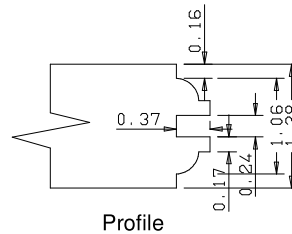

	A	B	C	D
36"	27.65	11.97	11.81	
34"	25.65	10.97	10.82	
32"	23.65	9.97	9.80	
30"	21.65	8.97	8.81	
28"	19.65	7.97	7.83	
26"	17.65	6.97	6.81	
24"	15.65	5.97	5.82	

Titulo: RM#105 - 80" x 35mm - Clear - R2-36				
	Client	963- Square One		
	Designer	Luiz Antônio	Approval	Odirlei
	Date	23-01-2018	Date	23-01-2018
	Reviewed by	Luiz Antônio		
	Review Date	23-01-2018		

	A	B	C
22"(558,8mm)	346,8		342.8
20"(508mm)	296		292
18"(457.2mm)	245.2		241.2

Titulo: RM#136 - 96 x 18 a 22 x 35mm - Clear

SQUARE ONE
BUILDING PRODUCTS

Client	963- Square One				
Designer	Luiz Antônio	Approval	Odirlei	Reviewed by	Luiz Antônio
Date	13-02-2020	Date	13-02-2020	Review Date	13-02-2020