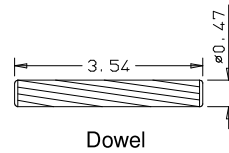

	A	B	C	D
36"	27.65	11.97	11.81	
34"	25.65	10.97	10.82	
32"	23.65	9.97	9.80	
30"	21.65	8.97	8.81	
28"	19.65	7.97	7.83	
26"	17.65	6.97	6.81	
24"	15.65	5.97	5.82	

Titulo: RM#105 - 80" x 35mm - Clear - R2-36				
	Client	963- Square One		
	Designer	Luiz Antônio	Approval	Odirlei
	Date	23-01-2018	Date	23-01-2018
	Reviewed by	Luiz Antônio		
	Review Date	23-01-2018		

	A	B	C
22"(558,8mm)	346,8		342.8
20"(508mm)	296		292
18"(457.2mm)	245.2		241.2

Titulo: RM#136 - 96 x 18 a 22 x 35mm - Clear

SQUARE ONE
BUILDING PRODUCTS

Client	963- Square One				
Designer	Luiz Antônio	Approval	Odirlei	Reviewed by	Luiz Antônio
Date	13-02-2020	Date	13-02-2020	Review Date	13-02-2020