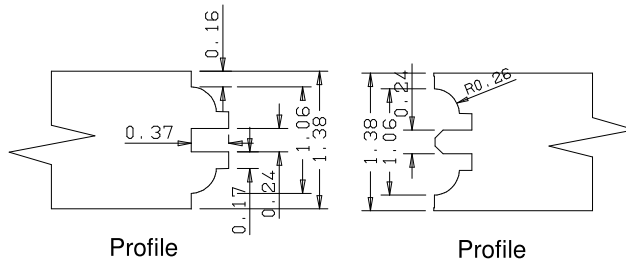

Dowel

Panel Profile

Profile

Profile

	A	B	C	D
36"	27.65	11.97	11.81	
34"	25.65	10.97	10.82	
32"	23.65	9.97	9.80	
30"	21.65	8.97	8.81	
28"	19.65	7.97	7.83	
26"	17.65	6.97	6.81	
24"	15.65	5.97	5.82	

Titulo: RM#105 - 80" x 35mm - Clear - R2-36

	A	B	C	D
36"	27.65	11.97	11.81	
34"	25.65	10.97	10.82	
32"	23.65	9.97	9.80	
30"	21.65	8.97	8.81	
28"	19.65	7.97	7.83	
26"	17.65	6.97	6.81	
24"	15.65	5.97	5.82	

Titulo: RM#105 - 80" x 35mm - Clear - R2-36				
	Client	963- Square One		
	Designer	Luiz Antônio	Approval	Odirlei
	Date	23-01-2018	Date	23-01-2018
	Reviewed by	Luiz Antônio		
	Review Date	23-01-2018		

	A	B	C
22"(558,8mm)	346,8		342.8
20"(508mm)	296		292
18"(457.2mm)	245.2		241.2

Titulo: RM#136 - 96 x 18 a 22 x 35mm - Clear

SQUARE ONE
BUILDING PRODUCTS

Client	963- Square One				
Designer	Luiz Antônio	Approval	Odirlei	Reviewed by	Luiz Antônio
Date	13-02-2020	Date	13-02-2020	Review Date	13-02-2020