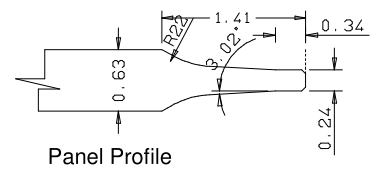

A	B	C	D
36"	27.65	11.97	11.81	
34"	25.65	10.97	10.82	
32"	23.65	9.97	9.80	
30"	21.65	8.97	8.81	
28"	19.65	7.97	7.83	
26"	17.65	6.97	6.81	
24"	15.65	5.97	5.82	

Titulo: RM#105 - 84 x 35mm

Client	963- Square One				
Designer	Luiz Antônio	Approval	Odirlei	Reviewed by	Luiz Antônio
Date	23-01-2018	Date	23-01-2018	Review Date	23-01-2018