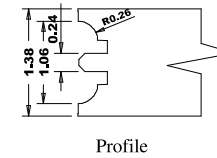

	A	B	C	D
36"	27.65	11.97	11.81	
34"	25.65	10.97	10.82	
32"	23.65	9.97	9.80	
30"	21.65	8.97	8.81	
28"	19.65	7.97	7.83	
26"	17.65	6.97	6.81	
24"	15.65	5.97	5.82	

Titulo: RM#105 - 80" x 35mm - Clear - R2-36				
	Client	963- Square One		
	Designer	Luiz Antônio	Approval	Odirlei
	Date	23-01-2018	Date	23-01-2018
	Reviewed by	Luiz Antônio		
	Review Date	23-01-2018		

	A	B	C
22"(558,8mm)	346,8		342.8
20"(508mm)	296		292
18"(457.2mm)	245.2		241.2

Titulo: RM#136 - 96 x 18 a 22 x 35mm - Clear

SQUARE ONE
BUILDING PRODUCTS

Client	963- Square One				
Designer	Luiz Antônio	Approval	Odirlei	Reviewed by	Luiz Antônio
Date	13-02-2020	Date	13-02-2020	Review Date	13-02-2020