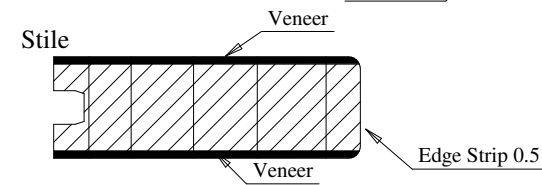

A	B	C
40"	31.25	32.04
36"	27.25	28.03
34"	25.25	26.06
32"	23.25	24.05
30"	21.25	22.04
28"	19.25	20.03
26"	17.25	18.03
24"	15.25	16.06
22"	13.25	14.05
20"	11.25	12.04

Dowel

Panel Flat - 0.39

Stile

Profile

Profile

Titulo: RF#701 - 100" x 20" a 40" x 35mm - CAB. LARGA - Clear

SQUARE ONE
BUILDING PRODUCTS

Client	963- Square One				
Designer	Luiz Antônio	Approval	Charles	Reviewed by	Luiz Antônio
Date	27-05-2021	Date	27-05-2021	Review Date	27-05-2021