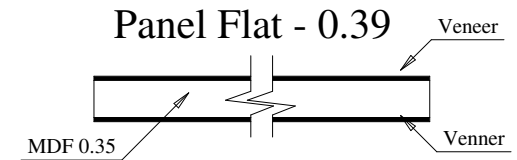

A	B	C
40"	31.25	32.04
36"	27.25	28.03
34"	25.25	26.06
32"	23.25	24.05
30"	21.25	22.04
28"	19.25	20.03
26"	17.25	18.03
24"	15.25	16.06
22"	13.25	14.05
20"	11.25	12.04

Dowel

Panel Flat - 0.39

Stile

Profile

Profile

Titulo: RF#701 - 100" x 20" a 40" x 35mm - CAB. LARGA - Clear

SQUARE ONE
BUILDING PRODUCTS

Client	963- Square One				
Designer	Luiz Antônio	Approval	Charles	Reviewed by	Luiz Antônio
Date	27-05-2021	Date	27-05-2021	Review Date	27-05-2021