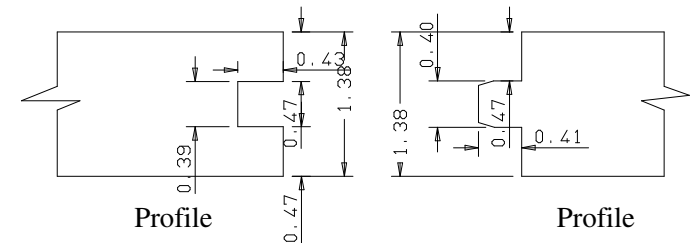

A	B	C
40"	31.25	32.04
36"	27.25	28.03
34"	25.25	26.06
32"	23.25	24.05
30"	21.25	22.04
28"	19.25	20.03
26"	17.25	18.03
24"	15.25	16.06
22"	13.25	14.05
20"	11.25	12.04

Dowel

Panel Flat - 0.39

Stile

Profile

Profile

Titulo: RF#701 - 100" x 20" a 40" x 35mm - CAB. LARGA - Clear

SQUARE ONE
BUILDING PRODUCTS

Client	963- Square One				
Designer	Luiz Antônio	Approval	Charles	Reviewed by	Luiz Antônio
Date	27-05-2021	Date	27-05-2021	Review Date	27-05-2021