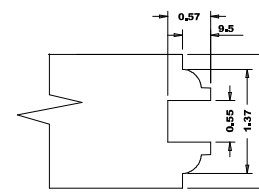

Dowel

Panel Profile

Profile

Profile

Profile

A	B	C (vidro)	D
36" (914.4mm)	27.65	27.96	27.61
34" (863.6mm)	25.65	25.96	25.61
32" (812.8mm)	23.65	23.96	23.61
30" (762mm)	21.65	21.96	21.61
28" (711.2mm)	19.65	19.96	19.61
26" (660.4mm)	17.65	17.96	17.61
24" (609.6mm)	15.65	15.96	15.61

Titulo: RX#319 - 96 x 24 A 36 x 45mm - Clear - Vidro Duplo

	Client	963- Square One				
	Designer	Luiz Antônio	Approval	Charles	Reviewed by	Luiz
	Date	03-10-2022	Date	03-10-2022	Review Date	03-10-2022