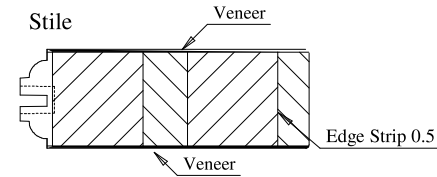

Dowel

Panel Profile

Profile

Profile

Profile

A	B	C (vidro)	D
36" (914.4mm)	27.65	27.96	27.61
34" (863.6mm)	25.65	25.96	25.61
32" (812.8mm)	23.65	23.96	23.61
30" (762mm)	21.65	21.96	21.61
28" (711.2mm)	19.65	19.96	19.61
26" (660.4mm)	17.65	17.96	17.61
24" (609.6mm)	15.65	15.96	15.61

Titulo: RX#319 - 96 x 24 A 36 x 45mm - Clear - Vidro Duplo

	Client	963- Square One				
	Designer	Luiz Antônio	Approval	Charles	Reviewed by	Luiz
	Date	03-10-2022	Date	03-10-2022	Review Date	03-10-2022