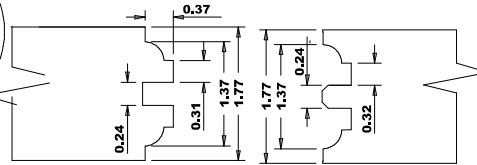

Dowel

Panel Profile

Profile

Profile

Profile

A	B	C (vidro)	D
36" (914.4mm)	27.65	27.96	27.61
34" (863.6mm)	25.65	25.96	25.61
32" (812.8mm)	23.65	23.96	23.61
30" (762mm)	21.65	21.96	21.61
28" (711.2mm)	19.65	19.96	19.61
26" (660.4mm)	17.65	17.96	17.61
24" (609.6mm)	15.65	15.96	15.61

Titulo: RX#319 - 96 x 24 A 36 x 45mm - Clear - Vidro Duplo

	Client	963- Square One				
	Designer	Luiz Antônio	Approval	Charles	Reviewed by	Luiz
	Date	03-10-2022	Date	03-10-2022	Review Date	03-10-2022