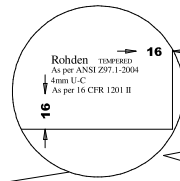

Dowel

Panel Profile

Profile

Profile

Profile

A	B	C (vidro)	D
36" (914.4mm)	27.65	27.96	27.61
34" (863.6mm)	25.65	25.96	25.61
32" (812.8mm)	23.65	23.96	23.61
30" (762mm)	21.65	21.96	21.61
28" (711.2mm)	19.65	19.96	19.61
26" (660.4mm)	17.65	17.96	17.61
24" (609.6mm)	15.65	15.96	15.61

Titulo: RX#319 - 96 x 24 A 36 x 45mm - Clear - Vidro Duplo

	Client	963- Square One				
	Designer	Luiz Antônio	Approval	Charles	Reviewed by	Luiz
	Date	03-10-2022	Date	03-10-2022	Review Date	03-10-2022