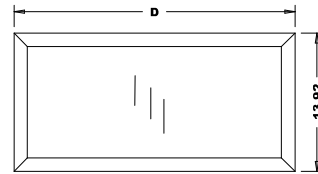

Dowel

Panel Profile

Profile

Profile

Profile

A	B	C (vidro)	D
36" (914.4mm)	27.65	27.96	27.61
34" (863.6mm)	25.65	25.96	25.61
32" (812.8mm)	23.65	23.96	23.61
30" (762mm)	21.65	21.96	21.61
28" (711.2mm)	19.65	19.96	19.61
26" (660.4mm)	17.65	17.96	17.61
24" (609.6mm)	15.65	15.96	15.61

Titulo: RX#319 - 96 x 24 A 36 x 45mm - Clear - Vidro Duplo

	Client	963- Square One				
	Designer	Luiz Antônio	Approval	Charles	Reviewed by	Luiz
	Date	03-10-2022	Date	03-10-2022	Review Date	03-10-2022