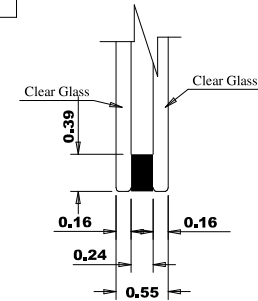

Dowel

Panel Profile

Profile

Profile

Profile

A	B	C (vidro)	D
36" (914.4mm)	27.65	27.96	27.61
34" (863.6mm)	25.65	25.96	25.61
32" (812.8mm)	23.65	23.96	23.61
30" (762mm)	21.65	21.96	21.61
28" (711.2mm)	19.65	19.96	19.61
26" (660.4mm)	17.65	17.96	17.61
24" (609.6mm)	15.65	15.96	15.61

Titulo: RX#319 - 96 x 24 A 36 x 45mm - Clear - Vidro Duplo

	Client	963- Square One				
	Designer	Luiz Antônio	Approval	Charles	Reviewed by	Luiz
	Date	03-10-2022	Date	03-10-2022	Review Date	03-10-2022