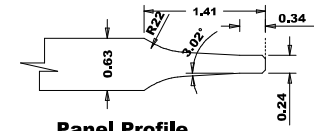

Dowel

Panel Profile

Profile

Profile

Profile

A	B	C (vidro)	D
36" (914.4mm)	27.65	27.96	27.61
34" (863.6mm)	25.65	25.96	25.61
32" (812.8mm)	23.65	23.96	23.61
30" (762mm)	21.65	21.96	21.61
28" (711.2mm)	19.65	19.96	19.61
26" (660.4mm)	17.65	17.96	17.61
24" (609.6mm)	15.65	15.96	15.61

Titulo: RX#319 - 96 x 24 A 36 x 45mm - Clear - Vidro Duplo

	Client	963- Square One				
	Designer	Luiz Antônio	Approval	Charles	Reviewed by	Luiz
	Date	03-10-2022	Date	03-10-2022	Review Date	03-10-2022