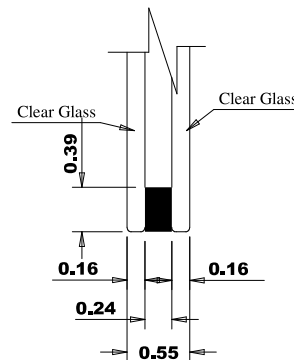

80  
24.26  
4.13  
24.25  
3.7  
14.01  
8.74

Titulo: <b>RX#411 - 80 x 32 A 36 x 45mm - Clear - Vidro Duplo</b>						
	Client	963- Square One				
	Designer	Luiz Antônio	Approval	Charles	Reviewed by	Luiz
	Date	12-09-2018	Date	12-09-2018	Review Date	12-09-2018

# RX411 - 80" X 32" - 36" X 45mm 4 Lite Low E IG Over Panel Clear

# Summit

A	B	C	D	E
36"(914.4)	27.65	13.37	27.61	13.68
32"(812.8)	23.65	11.37	23.61	11.68

Titulo: RX#411 - 80 x 32 A 36 x 45mm - Clear - Vidro Duplo						
	Client	963- Square One				
	Designer	Luiz Antônio	Approval	Charles	Reviewed by	Luiz
	Date	12-09-2018	Date	12-09-2018	Review Date	12-09-2018