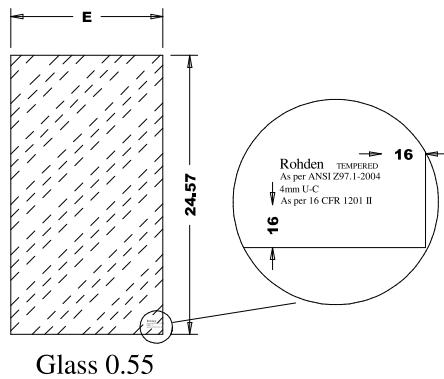

80  
24.26  
4.13  
24.25  
3.7  
14.01  
8.74

Titulo: <b>RX#411 - 80 x 32 A 36 x 45mm - Clear - Vidro Duplo</b>						
	Client	963- Square One				
	Designer	Luiz Antônio	Approval	Charles	Reviewed by	Luiz
	Date	12-09-2018	Date	12-09-2018	Review Date	12-09-2018

# RX411 - 80" X 32" - 36" X 45mm 4 Lite Low E IG Over Panel Clear

# Summit

A	B	C	D	E
36"(914.4)	27.65	13.37	27.61	13.68
32"(812.8)	23.65	11.37	23.61	11.68

Titulo: RX#411 - 80 x 32 A 36 x 45mm - Clear - Vidro Duplo						
	Client	963- Square One				
	Designer	Luiz Antônio	Approval	Charles	Reviewed by	Luiz
	Date	12-09-2018	Date	12-09-2018	Review Date	12-09-2018