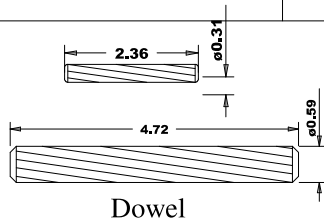

80  
24.26  
4.13  
24.25  
3.7  
14.01  
8.74

Titulo: <b>RX#411 - 80 x 32 A 36 x 45mm - Clear - Vidro Duplo</b>						
	Client	963- Square One				
	Designer	Luiz Antônio	Approval	Charles	Reviewed by	Luiz
	Date	12-09-2018	Date	12-09-2018	Review Date	12-09-2018

# RX411 - 80" X 32" - 36" X 45mm 4 Lite Low E IG Over Panel Clear

# Summit

A	B	C	D	E
36"(914.4)	27.65	13.37	27.61	13.68
32"(812.8)	23.65	11.37	23.61	11.68

Titulo: RX#411 - 80 x 32 A 36 x 45mm - Clear - Vidro Duplo						
	Client	963- Square One				
	Designer	Luiz Antônio	Approval	Charles	Reviewed by	Luiz
	Date	12-09-2018	Date	12-09-2018	Review Date	12-09-2018