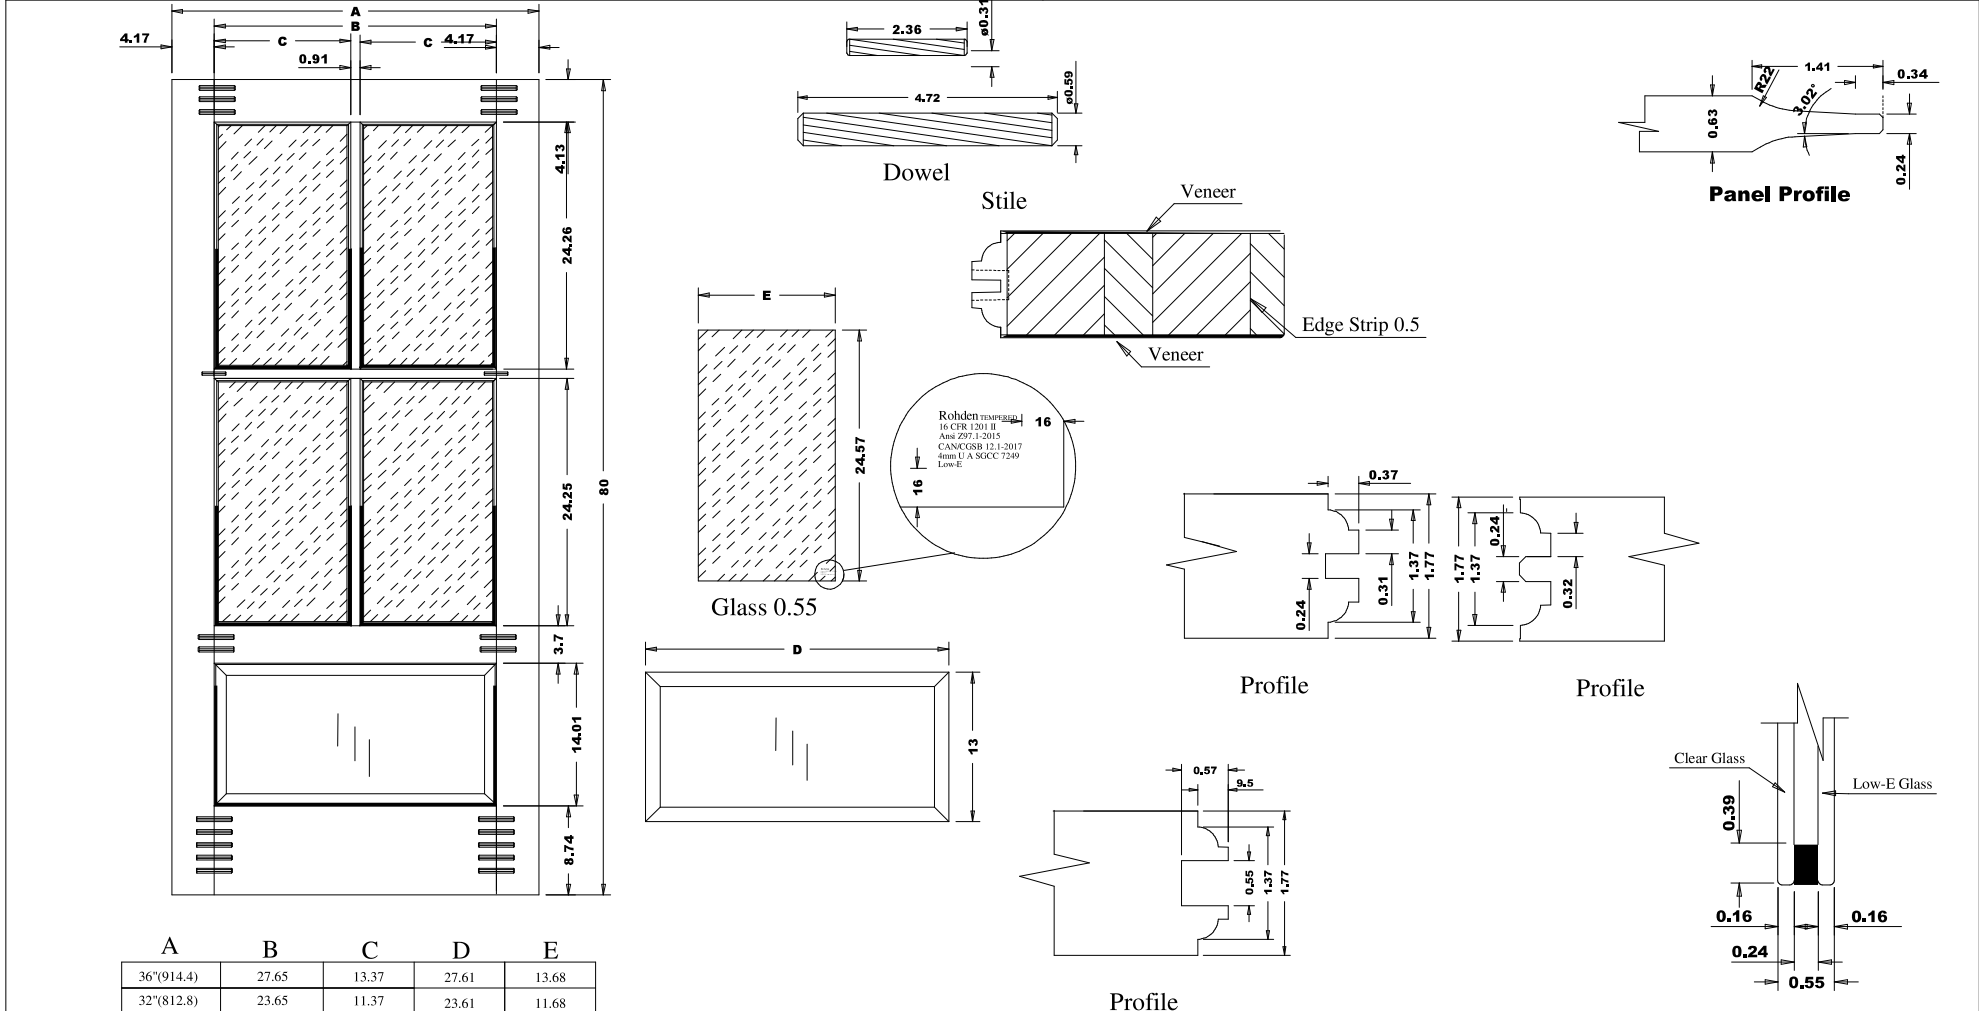

80  
24.26  
4.13  
24.25  
3.7  
14.01  
8.74

Titulo: <b>RX#411 - 80 x 32 A 36 x 45mm - Clear - Vidro Duplo</b>						
	Client	963- Square One				
	Designer	Luiz Antônio	Approval	Charles	Reviewed by	Luiz
	Date	12-09-2018	Date	12-09-2018	Review Date	12-09-2018

# RX411 - 80" X 32" - 36" X 45mm 4 Lite Low E IG Over Panel Clear

# Summit

A	B	C	D	E
36"(914.4)	27.65	13.37	27.61	13.68
32"(812.8)	23.65	11.37	23.61	11.68

Titulo: RX#411 - 80 x 32 A 36 x 45mm - Clear - Vidro Duplo						
	Client	963- Square One				
	Designer	Luiz Antônio	Approval	Charles	Reviewed by	Luiz
	Date	12-09-2018	Date	12-09-2018	Review Date	12-09-2018