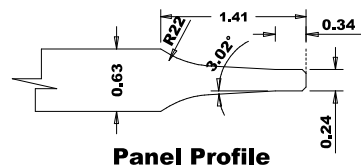

80  
24.26  
4.13  
24.25  
3.7  
14.01  
8.74

Titulo: <b>RX#411 - 80 x 32 A 36 x 45mm - Clear - Vidro Duplo</b>						
	Client	963- Square One				
	Designer	Luiz Antônio	Approval	Charles	Reviewed by	Luiz
	Date	12-09-2018	Date	12-09-2018	Review Date	12-09-2018

# RX411 - 80" X 32" - 36" X 45mm 4 Lite Low E IG Over Panel Clear

# Summit

A	B	C	D	E
36"(914.4)	27.65	13.37	27.61	13.68
32"(812.8)	23.65	11.37	23.61	11.68

Titulo: RX#411 - 80 x 32 A 36 x 45mm - Clear - Vidro Duplo						
	Client	963- Square One				
	Designer	Luiz Antônio	Approval	Charles	Reviewed by	Luiz
	Date	12-09-2018	Date	12-09-2018	Review Date	12-09-2018