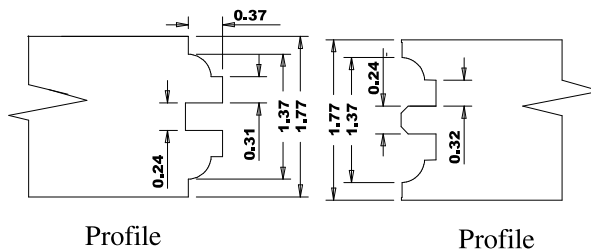

80  
24.26  
4.13  
24.25  
3.7  
14.01  
8.74

Titulo: <b>RX#411 - 80 x 32 A 36 x 45mm - Clear - Vidro Duplo</b>						
	Client	963- Square One				
	Designer	Luiz Antônio	Approval	Charles	Reviewed by	Luiz
	Date	12-09-2018	Date	12-09-2018	Review Date	12-09-2018

# RX411 - 80" X 32" - 36" X 45mm 4 Lite Low E IG Over Panel Clear

# Summit

A	B	C	D	E
36"(914.4)	27.65	13.37	27.61	13.68
32"(812.8)	23.65	11.37	23.61	11.68

Titulo: RX#411 - 80 x 32 A 36 x 45mm - Clear - Vidro Duplo						
	Client	963- Square One				
	Designer	Luiz Antônio	Approval	Charles	Reviewed by	Luiz
	Date	12-09-2018	Date	12-09-2018	Review Date	12-09-2018