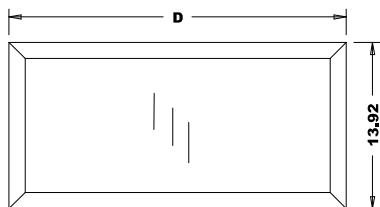

80  
24.26  
4.13  
24.25  
3.7  
14.01  
8.74

Titulo: <b>RX#411 - 80 x 32 A 36 x 45mm - Clear - Vidro Duplo</b>						
	Client	963- Square One				
	Designer	Luiz Antônio	Approval	Charles	Reviewed by	Luiz
	Date	12-09-2018	Date	12-09-2018	Review Date	12-09-2018

# RX411 - 80" X 32" - 36" X 45mm 4 Lite Low E IG Over Panel Clear

# Summit

A	B	C	D	E
36"(914.4)	27.65	13.37	27.61	13.68
32"(812.8)	23.65	11.37	23.61	11.68

Titulo: RX#411 - 80 x 32 A 36 x 45mm - Clear - Vidro Duplo						
	Client	963- Square One				
	Designer	Luiz Antônio	Approval	Charles	Reviewed by	Luiz
	Date	12-09-2018	Date	12-09-2018	Review Date	12-09-2018