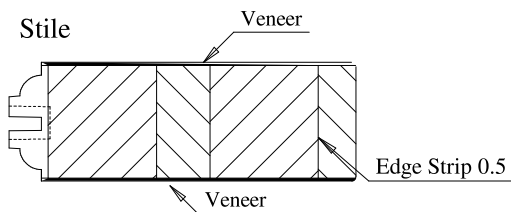

80  
24.26  
4.13  
24.25  
3.7  
14.01  
8.74

Titulo: <b>RX#411 - 80 x 32 A 36 x 45mm - Clear - Vidro Duplo</b>						
	Client	963- Square One				
	Designer	Luiz Antônio	Approval	Charles	Reviewed by	Luiz
	Date	12-09-2018	Date	12-09-2018	Review Date	12-09-2018

# RX411 - 80" X 32" - 36" X 45mm 4 Lite Low E IG Over Panel Clear

# Summit

A	B	C	D	E
36"(914.4)	27.65	13.37	27.61	13.68
32"(812.8)	23.65	11.37	23.61	11.68

Titulo: RX#411 - 80 x 32 A 36 x 45mm - Clear - Vidro Duplo						
	Client	963- Square One				
	Designer	Luiz Antônio	Approval	Charles	Reviewed by	Luiz
	Date	12-09-2018	Date	12-09-2018	Review Date	12-09-2018