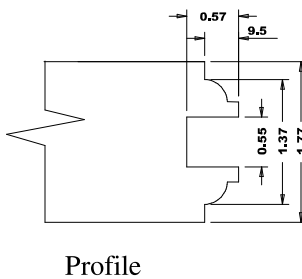

80  
24.26  
4.13  
24.25  
3.7  
14.01  
8.74

Titulo: <b>RX#411 - 80 x 32 A 36 x 45mm - Clear - Vidro Duplo</b>						
	Client	963- Square One				
	Designer	Luiz Antônio	Approval	Charles	Reviewed by	Luiz
	Date	12-09-2018	Date	12-09-2018	Review Date	12-09-2018

# RX411 - 80" X 32" - 36" X 45mm 4 Lite Low E IG Over Panel Clear

# Summit

A	B	C	D	E
36"(914.4)	27.65	13.37	27.61	13.68
32"(812.8)	23.65	11.37	23.61	11.68

Titulo: RX#411 - 80 x 32 A 36 x 45mm - Clear - Vidro Duplo						
	Client	963- Square One				
	Designer	Luiz Antônio	Approval	Charles	Reviewed by	Luiz
	Date	12-09-2018	Date	12-09-2018	Review Date	12-09-2018