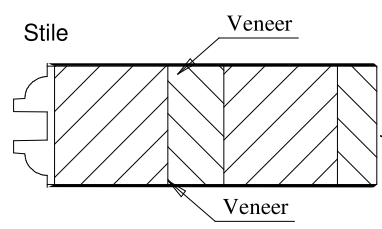

Dowel

Panel Profile

Profile

Profile

	A	B	C	D
36"	27.65	11.97	11.81	
34"	25.65	10.97	10.82	
32"	23.65	9.97	9.80	
30"	21.65	8.97	8.81	
28"	19.65	7.97	7.83	
26"	17.65	6.97	6.81	
24"	15.65	5.97	5.82	

Titulo: RM#105 - 80" x 45mm - Clear - R2-36						
	Client	963- Square One				
	Designer	Luiz Antônio	Approval	Odirlei	Reviewed by	Luiz Antônio
	Date	24-06-2022	Date	24-06-2022	Review Date	24-06-2022