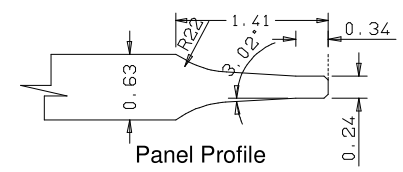

Dowel

Panel Profile

Profile

Profile

	A	B	C	D
36"	27.65	11.97	11.81	
34"	25.65	10.97	10.82	
32"	23.65	9.97	9.80	
30"	21.65	8.97	8.81	
28"	19.65	7.97	7.83	
26"	17.65	6.97	6.81	
24"	15.65	5.97	5.82	

Titulo: RM#105 - 80" x 45mm - Clear - R2-36						
	Client	963- Square One				
	Designer	Luiz Antônio	Approval	Odirlei	Reviewed by	Luiz Antônio
	Date	24-06-2022	Date	24-06-2022	Review Date	24-06-2022