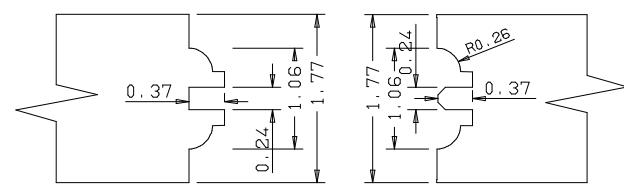

Dowel

Panel Profile

Profile

Profile

	A	B	C	D
36"	27.65	11.97	11.81	
34"	25.65	10.97	10.82	
32"	23.65	9.97	9.80	
30"	21.65	8.97	8.81	
28"	19.65	7.97	7.83	
26"	17.65	6.97	6.81	
24"	15.65	5.97	5.82	

Titulo: RM#105 - 80" x 45mm - Clear - R2-36						
	Client	963- Square One				
	Designer	Luiz Antônio	Approval	Odirlei	Reviewed by	Luiz Antônio
	Date	24-06-2022	Date	24-06-2022	Review Date	24-06-2022