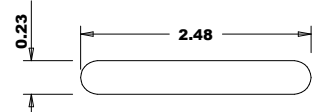

RZ# 805 - 96" X 18" - 36" X 35MM Plantation Louver/Louver Primed 6MM Panel

A	B	Slats
18" (457.2)	9.49	10.44
20" (508.0)	11.49	12.44
22" (558.8)	13.49	14.44
24" (609.6)	15.49	16.44
26" (660.4)	17.49	18.44
28" (711.2)	19.49	20.44
30" (762.0)	21.49	22.44
32" (812.8)	23.49	24.44
34" (863.6)	25.49	26.44
36" (914.4)	27.49	28.44

Profile

Profile

Titulo: RZ#805 - 96" x 18" a 36" x 35mm - MDF						
	Client	963- Square One				
	Designer	Luiz Antônio	Approval	Odirlei	Reviewed by	Luiz Antônio
	Date	20-03-2019	Date	20-03-2019	Review Date	20-03-2019