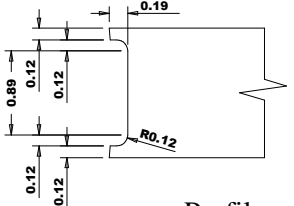

RZ# 805 - 96" X 18" - 36" X 35MM Plantation Louver/Louver Primed 6MM Panel

A	B	Slats
18" (457.2)	9.49	10.44
20" (508.0)	11.49	12.44
22" (558.8)	13.49	14.44
24" (609.6)	15.49	16.44
26" (660.4)	17.49	18.44
28" (711.2)	19.49	20.44
30" (762.0)	21.49	22.44
32" (812.8)	23.49	24.44
34" (863.6)	25.49	26.44
36" (914.4)	27.49	28.44

Profile

Profile

Titulo: RZ#805 - 96" x 18" a 36" x 35mm - MDF						
	Client	963- Square One				
	Designer	Luiz Antônio	Approval	Odirlei	Reviewed by	Luiz Antônio
	Date	20-03-2019	Date	20-03-2019	Review Date	20-03-2019