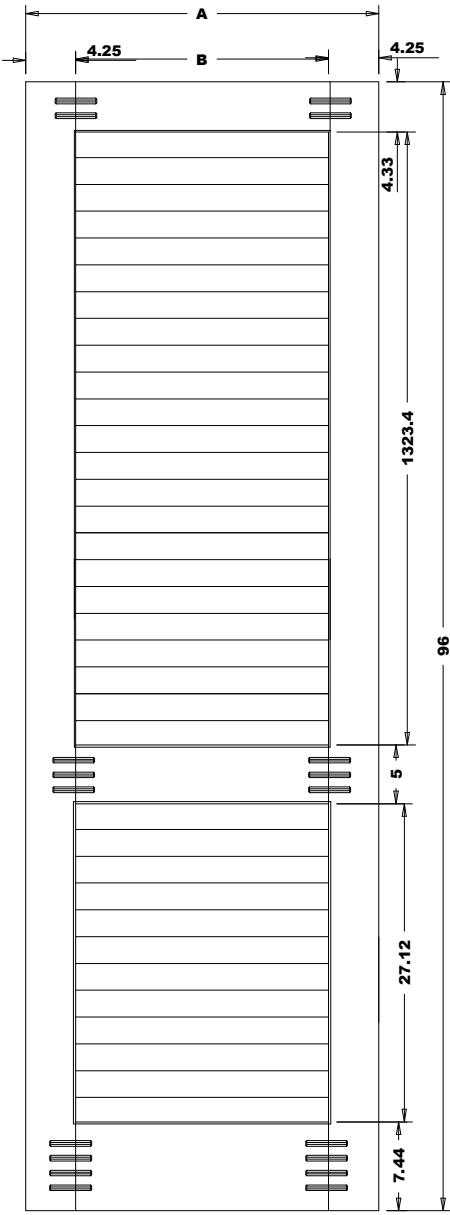

RZ# 805 - 96" X 18" - 36" X 35MM Plantation Louver/Louver Primed 6MM Panel

A	B	Slats
18" (457.2)	9.49	10.44
20" (508.0)	11.49	12.44
22" (558.8)	13.49	14.44
24" (609.6)	15.49	16.44
26" (660.4)	17.49	18.44
28" (711.2)	19.49	20.44
30" (762.0)	21.49	22.44
32" (812.8)	23.49	24.44
34" (863.6)	25.49	26.44
36" (914.4)	27.49	28.44

Profile

Profile

Titulo: RZ#805 - 96" x 18" a 36" x 35mm - MDF						
	Client	963- Square One				
	Designer	Luiz Antônio	Approval	Odirlei	Reviewed by	Luiz Antônio
	Date	20-03-2019	Date	20-03-2019	Review Date	20-03-2019