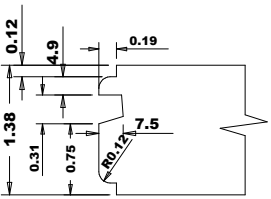

RZ# 805 - 96" X 18" - 36" X 35MM Plantation Louver/Louver Primed 6MM Panel

A	B	Slats
18" (457.2)	9.49	10.44
20" (508.0)	11.49	12.44
22" (558.8)	13.49	14.44
24" (609.6)	15.49	16.44
26" (660.4)	17.49	18.44
28" (711.2)	19.49	20.44
30" (762.0)	21.49	22.44
32" (812.8)	23.49	24.44
34" (863.6)	25.49	26.44
36" (914.4)	27.49	28.44

Profile

Profile

Titulo: RZ#805 - 96" x 18" a 36" x 35mm - MDF						
	Client	963- Square One				
	Designer	Luiz Antônio	Approval	Odirlei	Reviewed by	Luiz Antônio
	Date	20-03-2019	Date	20-03-2019	Review Date	20-03-2019