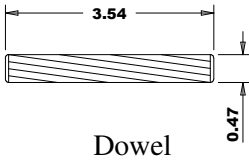

RZ# 805 - 96" X 18" - 36" X 35MM Plantation Louver/Louver Primed 6MM Panel

A	B	Slats
18" (457.2)	9.49	10.44
20" (508.0)	11.49	12.44
22" (558.8)	13.49	14.44
24" (609.6)	15.49	16.44
26" (660.4)	17.49	18.44
28" (711.2)	19.49	20.44
30" (762.0)	21.49	22.44
32" (812.8)	23.49	24.44
34" (863.6)	25.49	26.44
36" (914.4)	27.49	28.44

Profile

Profile

Titulo: RZ#805 - 96" x 18" a 36" x 35mm - MDF						
	Client	963- Square One				
	Designer	Luiz Antônio	Approval	Odirlei	Reviewed by	Luiz Antônio
	Date	20-03-2019	Date	20-03-2019	Review Date	20-03-2019