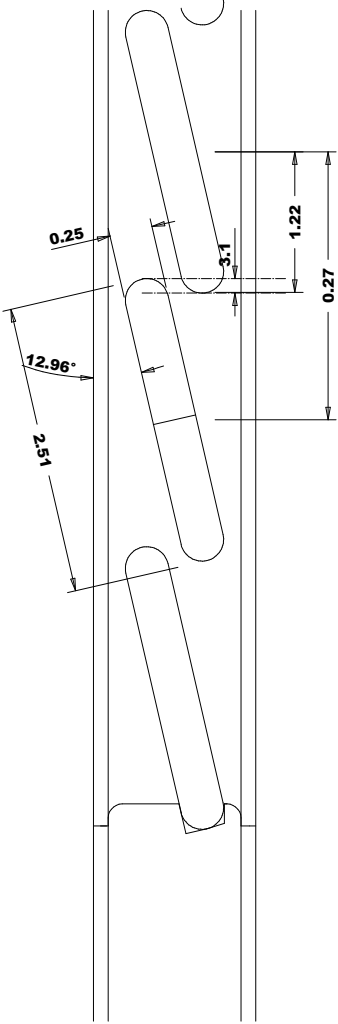

RZ# 805 - 96" X 18" - 36" X 35MM Plantation Louver/Louver Primed 6MM Panel

A	B	Slats
18" (457.2)	9.49	10.44
20" (508.0)	11.49	12.44
22" (558.8)	13.49	14.44
24" (609.6)	15.49	16.44
26" (660.4)	17.49	18.44
28" (711.2)	19.49	20.44
30" (762.0)	21.49	22.44
32" (812.8)	23.49	24.44
34" (863.6)	25.49	26.44
36" (914.4)	27.49	28.44

Profile

Profile

Titulo: RZ#805 - 96" x 18" a 36" x 35mm - MDF						
	Client	963- Square One				
	Designer	Luiz Antônio	Approval	Odirlei	Reviewed by	Luiz Antônio
	Date	20-03-2019	Date	20-03-2019	Review Date	20-03-2019