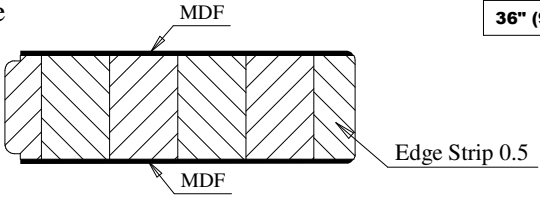

RZ# 805 - 96" X 18" - 36" X 35MM Plantation Louver/Louver Primed 6MM Panel

A	B	Slats
18" (457.2)	9.49	10.44
20" (508.0)	11.49	12.44
22" (558.8)	13.49	14.44
24" (609.6)	15.49	16.44
26" (660.4)	17.49	18.44
28" (711.2)	19.49	20.44
30" (762.0)	21.49	22.44
32" (812.8)	23.49	24.44
34" (863.6)	25.49	26.44
36" (914.4)	27.49	28.44

Profile

Profile

Titulo: RZ#805 - 96" x 18" a 36" x 35mm - MDF						
	Client	963- Square One				
	Designer	Luiz Antônio	Approval	Odirlei	Reviewed by	Luiz Antônio
	Date	20-03-2019	Date	20-03-2019	Review Date	20-03-2019