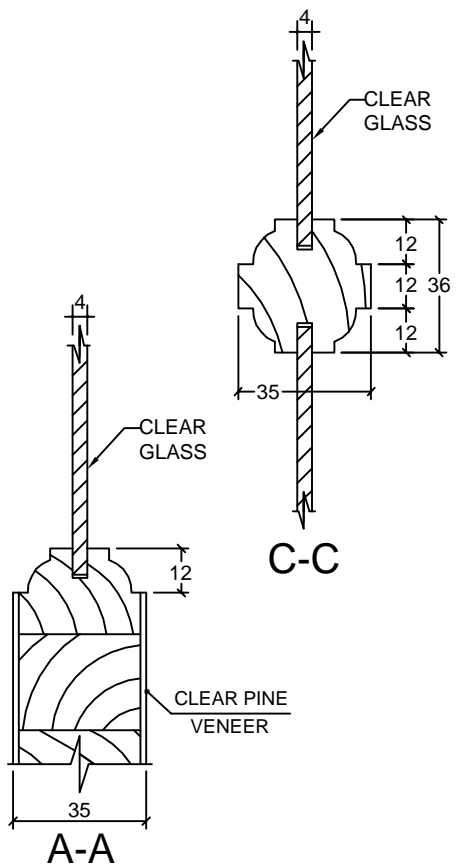

FRENCH 5 LITES  
CLEAR PINE

18" - 457mm	106	245	106
20" - 508mm	106	296	106

Dimensions in millimeters

FRENCH 5 LITES  
CLEAR PINE  
Date - 14/04/09