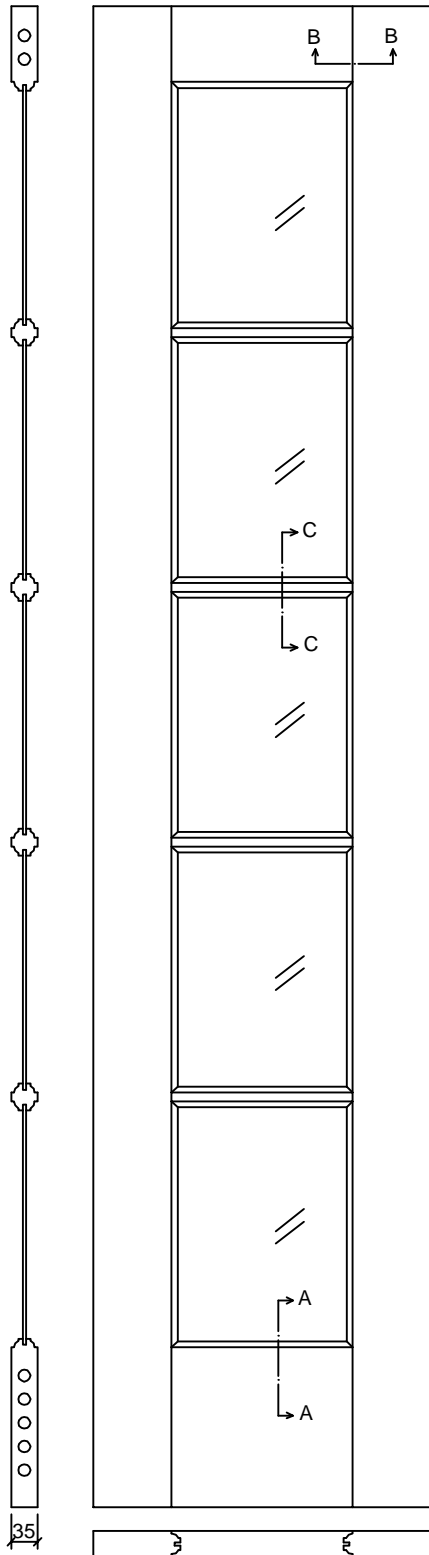

FRENCH 5 LITES  
CLEAR PINE

18" - 457mm	106	245	106
20" - 508mm	106	296	106

Dimensions in millimeters

FRENCH 5 LITES  
CLEAR PINE  
Date - 14/04/09