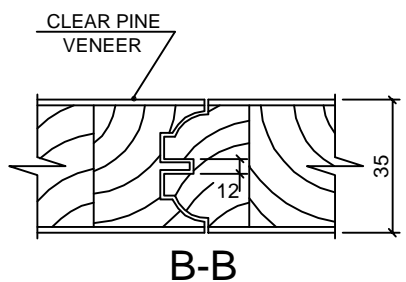

FRENCH 5 LITES  
CLEAR PINE

18" - 457mm	106	245	106
20" - 508mm	106	296	106

Dimensions in millimeters

FRENCH 5 LITES  
CLEAR PINE  
Date - 14/04/09