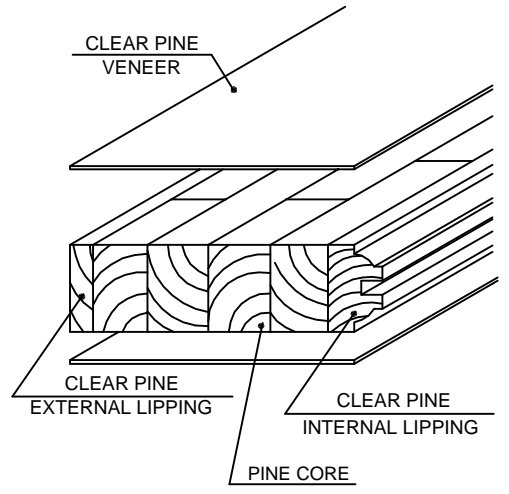

FRENCH 5 LITES  
CLEAR PINE

18" - 457mm	106	245	106
20" - 508mm	106	296	106

Dimensions in millimeters

FRENCH 5 LITES  
CLEAR PINE  
Date - 14/04/09