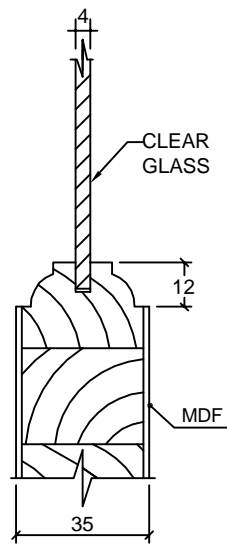

FRENCH 5 LITES
PRIMED

18" - 457mm	106	245	106
20" - 508mm	106	296	106

B-B

C-C

A-A

Dimensions in millimeters

FRENCH 5 LITES
PRIMED

Date - 14/04/09