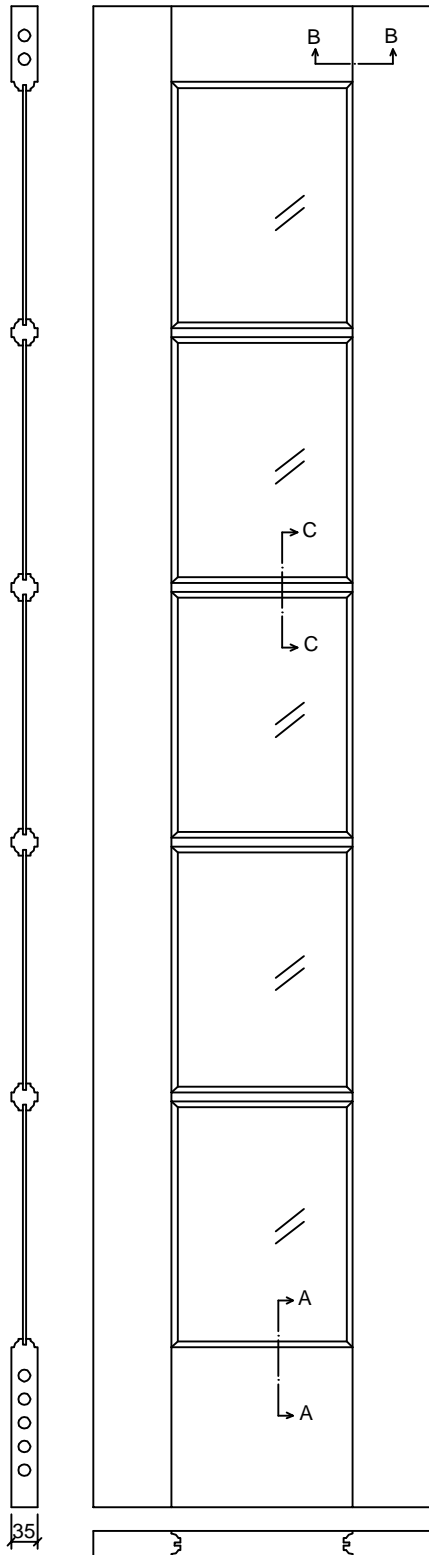

FRENCH 5 LITES
PRIMED

18" - 457mm	106	245	106
20" - 508mm	106	296	106

B-B

C-C

A-A

Dimensions in millimeters

FRENCH 5 LITES
PRIMED

Date - 14/04/09