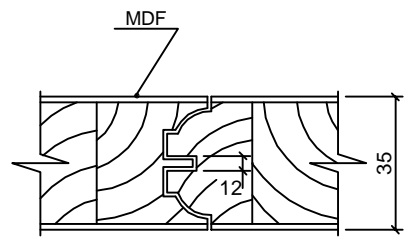

FRENCH 5 LITES
PRIMED

18" - 457mm	106	245	106
20" - 508mm	106	296	106

B-B

C-C

A-A

Dimensions in millimeters

FRENCH 5 LITES
PRIMED

Date - 14/04/09