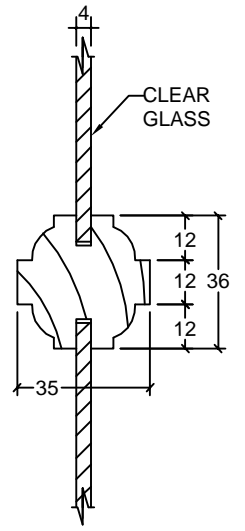

FRENCH 5 LITES
PRIMED

18" - 457mm	106	245	106
20" - 508mm	106	296	106

B-B

C-C

A-A

Dimensions in millimeters

FRENCH 5 LITES
PRIMED

Date - 14/04/09