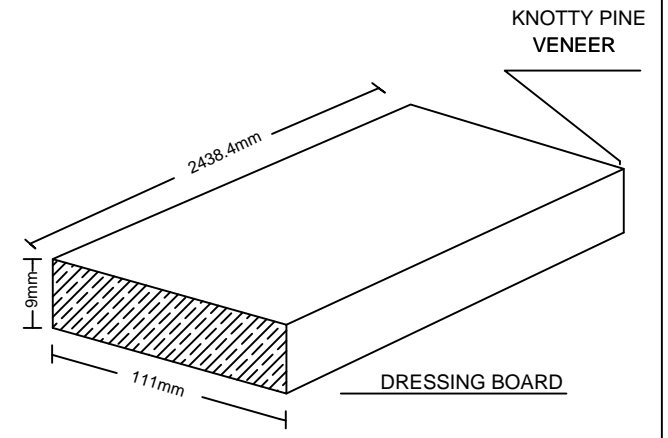

233
1667.6
= 2133.6mm

111	794.0	111	= 40" 1016mm
111	692.0	111	= 36" 914mm
111	641.0	111	= 34" 863mm
111	591.0	111	= 32" 813mm
111	540.0	111	= 30" 762mm
111	489.0	111	= 28" 711mm
111	388.0	111	= 24" 610mm
111	337.0	111	= 22" 559mm

DESIGNER	EDIMAR
CUSTOMER	CLAY INGELS
COD	
THICK	35MM
MODEL	1 PANEL KNOTTY V-GROOVE
DATE	10/31/2016
PLEASE CONFIRM	