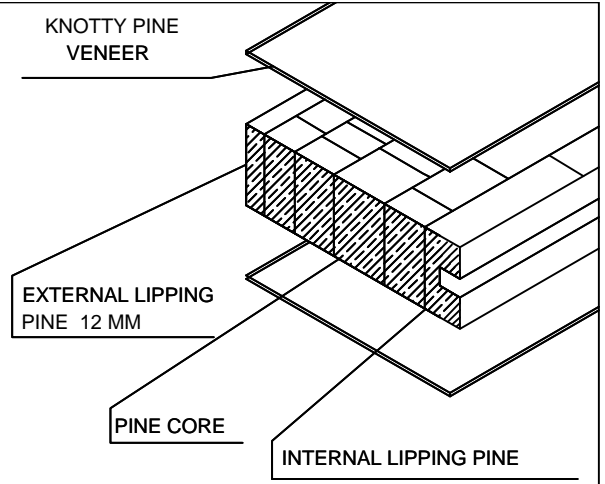

233
1667.6
= 2133.6mm

111	794.0	111	= 40" 1016mm
111	692.0	111	= 36" 914mm
111	641.0	111	= 34" 863mm
111	591.0	111	= 32" 813mm
111	540.0	111	= 30" 762mm
111	489.0	111	= 28" 711mm
111	388.0	111	= 24" 610mm
111	337.0	111	= 22" 559mm

DESIGNER	EDIMAR
CUSTOMER	CLAY INGELS
COD	
THICK	35MM
MODEL	1 PANEL KNOTTY V-GROOVE
DATE	10/31/2016
PLEASE CONFIRM	