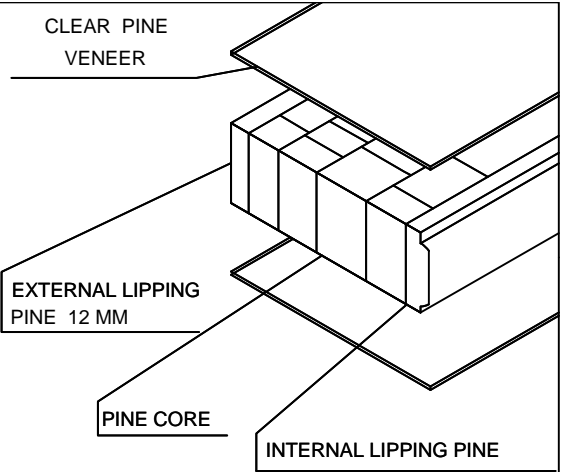

108 =96" 2.438.4MM
 1325.3
 133
 687.2
 184.9

108	698	108	914MM
108	597	108	813MM
108	546	108	762MM
108	495	108	711MM
108	394	108	610MM

DESIGNER	EDIMAR
CUSTOMER	SUMMIT
COD	
THICK	35MM
MODEL	CLEAR PLANTATION LOUVER
DATE	11/09/2016
PLEASE CONFIRM	