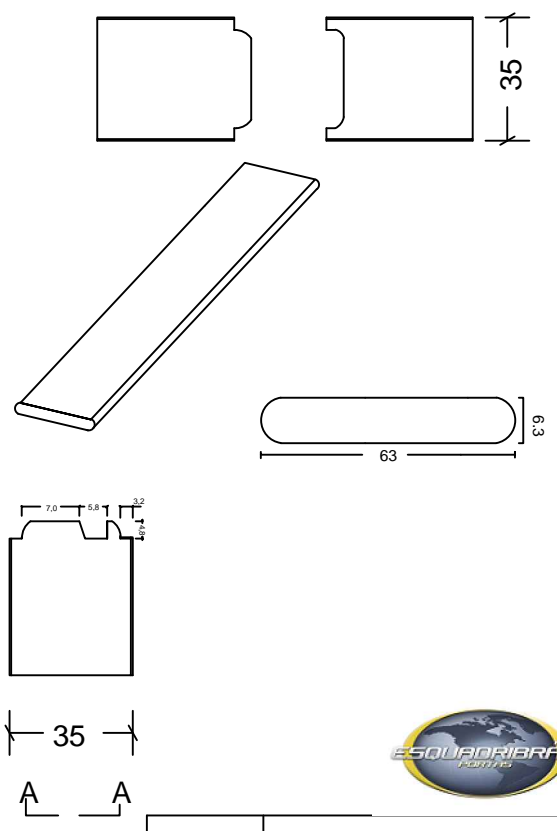

108 =96" 2.438.4MM
 1325.3
 133
 687.2
 184.9

108	698	108	914MM
108	597	108	813MM
108	546	108	762MM
108	495	108	711MM
108	394	108	610MM

DESIGNER	EDIMAR
CUSTOMER	SUMMIT
COD	
THICK	35MM
MODEL	CLEAR PLANTATION LOUVER
DATE	11/09/2016
PLEASE CONFIRM	