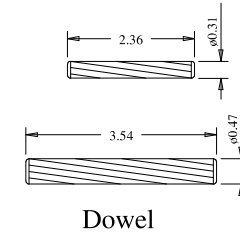

Glass 0.15

Dowel

Profile

Profile

A	B	C	D (Vidro)
36"	27.65	13.57	13.49
32"	23.65	11.56	11.49
30"	21.65	10.57	10.49
28"	19.65	9.57	9.49
26"	17.65	8.57	8.49
24"	15.65	7.57	7.49
22"	13.65	6.57	6.49

Titulo: RV#505 - 84" x 35mm - CLEAR - CABÇ. LARGA					
Client		963- Square One			
Designer	Luiz Antônio	Approval	Odirlei	Reviewed by	Luiz Antônio
Date	30-09-2020	Date	30-09-2020	Review Date	30-09-2020