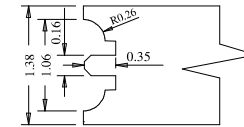

Glass 0.15

Dowel

Profile

Profile

A	B	C	D (Vidro)
36"	27.65	13.57	13.49
32"	23.65	11.56	11.49
30"	21.65	10.57	10.49
28"	19.65	9.57	9.49
26"	17.65	8.57	8.49
24"	15.65	7.57	7.49
22"	13.65	6.57	6.49

Titulo: RV#505 - 84" x 35mm - CLEAR - CABÇ. LARGA					
Client		963- Square One			
Designer	Luiz Antônio	Approval	Odirlei	Reviewed by	Luiz Antônio
Date	30-09-2020	Date	30-09-2020	Review Date	30-09-2020