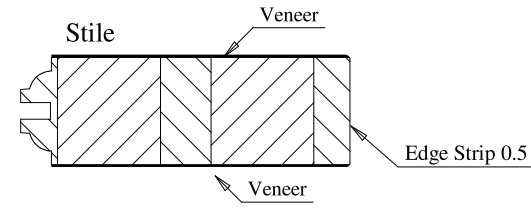

Glass 0.15

Dowel

Profile

Profile

A	B	C	D (Vidro)
36"	27.65	13.57	13.49
32"	23.65	11.56	11.49
30"	21.65	10.57	10.49
28"	19.65	9.57	9.49
26"	17.65	8.57	8.49
24"	15.65	7.57	7.49
22"	13.65	6.57	6.49

Titulo: RV#505 - 84" x 35mm - CLEAR - CABÇ. LARGA					
Client		963- Square One			
Designer	Luiz Antônio	Approval	Odirlei	Reviewed by	Luiz Antônio
Date	30-09-2020	Date	30-09-2020	Review Date	30-09-2020