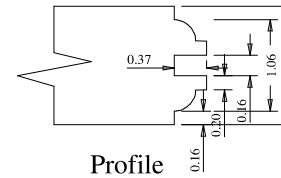

Glass 0.15

Dowel

Profile

Profile

A	B	C	D (Vidro)
36"	27.65	13.57	13.49
32"	23.65	11.56	11.49
30"	21.65	10.57	10.49
28"	19.65	9.57	9.49
26"	17.65	8.57	8.49
24"	15.65	7.57	7.49
22"	13.65	6.57	6.49

Titulo: RV#505 - 84" x 35mm - CLEAR - CABÇ. LARGA					
Client		963- Square One			
Designer	Luiz Antônio	Approval	Odirlei	Reviewed by	Luiz Antônio
Date	30-09-2020	Date	30-09-2020	Review Date	30-09-2020