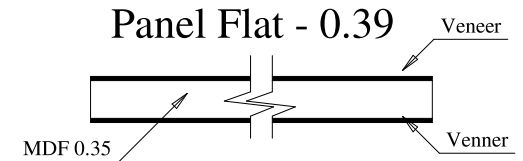

| A   | B     | C     |
|-----|-------|-------|
| 36" | 27.25 | 28.03 |
| 34" | 25.25 | 26.06 |
| 32" | 23.25 | 24.05 |
| 30" | 21.25 | 22.04 |
| 28" | 19.25 | 20.03 |
| 26" | 17.25 | 18.03 |
| 24" | 15.25 | 16.06 |
| 22" | 13.25 | 14.05 |
| 20" | 11.25 | 12.04 |
| 18" | 9.25  | 10.03 |
| 16" | 7.25  | 8.03  |

Dowel

Panel Flat - 0.39

Stile

Profile

Profile

| Titulo: RF#702 - 96" x 16" a 36" x 35mm - Shaker |                 |          |            |                             |
|--|-----------------|----------|------------|-----------------------------|
| Client   | 963- Square One |          |            |                             |
| Designer   | Luiz Antônio    | Approval | Charles    | Reviewed by<br>Luiz Antônio |
| Date   | 23-01-2018      | Date     | 23-01-2018 | Review Date<br>11-04-2019   |