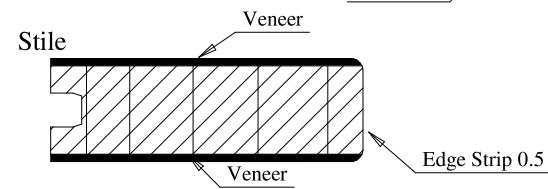

| A   | B     | C     |
|-----|-------|-------|
| 36" | 27.25 | 28.03 |
| 34" | 25.25 | 26.06 |
| 32" | 23.25 | 24.05 |
| 30" | 21.25 | 22.04 |
| 28" | 19.25 | 20.03 |
| 26" | 17.25 | 18.03 |
| 24" | 15.25 | 16.06 |
| 22" | 13.25 | 14.05 |
| 20" | 11.25 | 12.04 |
| 18" | 9.25  | 10.03 |
| 16" | 7.25  | 8.03  |

Dowel

Panel Flat - 0.39

Stile

Profile

Profile

| Titulo: RF#702 - 96" x 16" a 36" x 35mm - Shaker |                 |          |            |                             |
|--|-----------------|----------|------------|-----------------------------|
| Client   | 963- Square One |          |            |                             |
| Designer   | Luiz Antônio    | Approval | Charles    | Reviewed by<br>Luiz Antônio |
| Date   | 23-01-2018      | Date     | 23-01-2018 | Review Date<br>11-04-2019   |