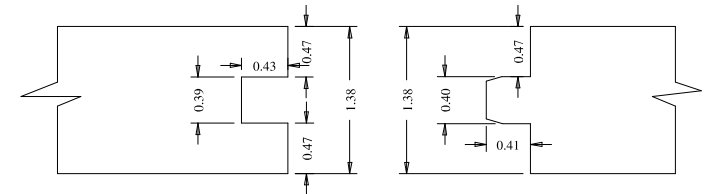

| A   | B     | C     |
|-----|-------|-------|
| 36" | 27.25 | 28.03 |
| 34" | 25.25 | 26.06 |
| 32" | 23.25 | 24.05 |
| 30" | 21.25 | 22.04 |
| 28" | 19.25 | 20.03 |
| 26" | 17.25 | 18.03 |
| 24" | 15.25 | 16.06 |
| 22" | 13.25 | 14.05 |
| 20" | 11.25 | 12.04 |
| 18" | 9.25  | 10.03 |
| 16" | 7.25  | 8.03  |

Dowel

Panel Flat - 0.39

Stile

Profile

Profile

| Titulo: RF#702 - 96" x 16" a 36" x 35mm - Shaker |                 |          |            |                             |
|--|-----------------|----------|------------|-----------------------------|
| Client   | 963- Square One |          |            |                             |
| Designer   | Luiz Antônio    | Approval | Charles    | Reviewed by<br>Luiz Antônio |
| Date   | 23-01-2018      | Date     | 23-01-2018 | Review Date<br>11-04-2019   |