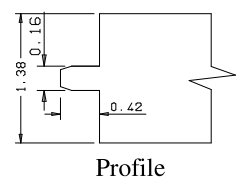

A	B	C
36"	27.25	28.03
34"	25.25	26.06
32"	23.25	24.05
30"	21.25	22.04
28"	19.25	20.03
26"	17.25	18.03
24"	15.25	16.06
22"	13.25	14.05
20"	11.25	12.04
18"	9.25	10.03
16"	7.25	8.03

Titulo: RV#524 - 80" x 35mm - PRIMED					
Client		963 - Square One			
Designer	Luiz Antônio Cirico	Approval	Charles	Reviewed by	Luiz Antônio
Date	08-03-2022	Date	08-03-2022	Review Date	08-03-2022