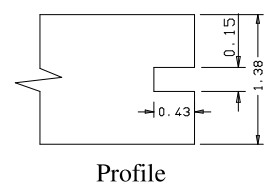

A	B	C
36"	27.25	28.03
34"	25.25	26.06
32"	23.25	24.05
30"	21.25	22.04
28"	19.25	20.03
26"	17.25	18.03
24"	15.25	16.06
22"	13.25	14.05
20"	11.25	12.04
18"	9.25	10.03
16"	7.25	8.03

Titulo: RV#524 - 80" x 35mm - PRIMED					
Client		963 - Square One			
Designer	Luiz Antônio Cirico	Approval	Charles	Reviewed by	Luiz Antônio
Date	08-03-2022	Date	08-03-2022	Review Date	08-03-2022