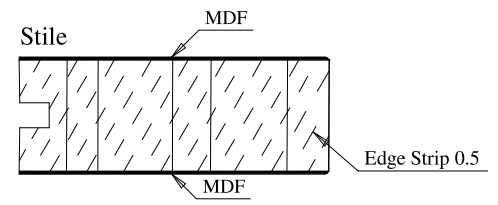

A	B	C
36"	27.25	28.03
34"	25.25	26.06
32"	23.25	24.05
30"	21.25	22.04
28"	19.25	20.03
26"	17.25	18.03
24"	15.25	16.06
22"	13.25	14.05
20"	11.25	12.04
18"	9.25	10.03
16"	7.25	8.03

Titulo: RV#524 - 80" x 35mm - PRIMED					
Client		963 - Square One			
Designer	Luiz Antônio Cirico	Approval	Charles	Reviewed by	Luiz Antônio
Date	08-03-2022	Date	08-03-2022	Review Date	08-03-2022