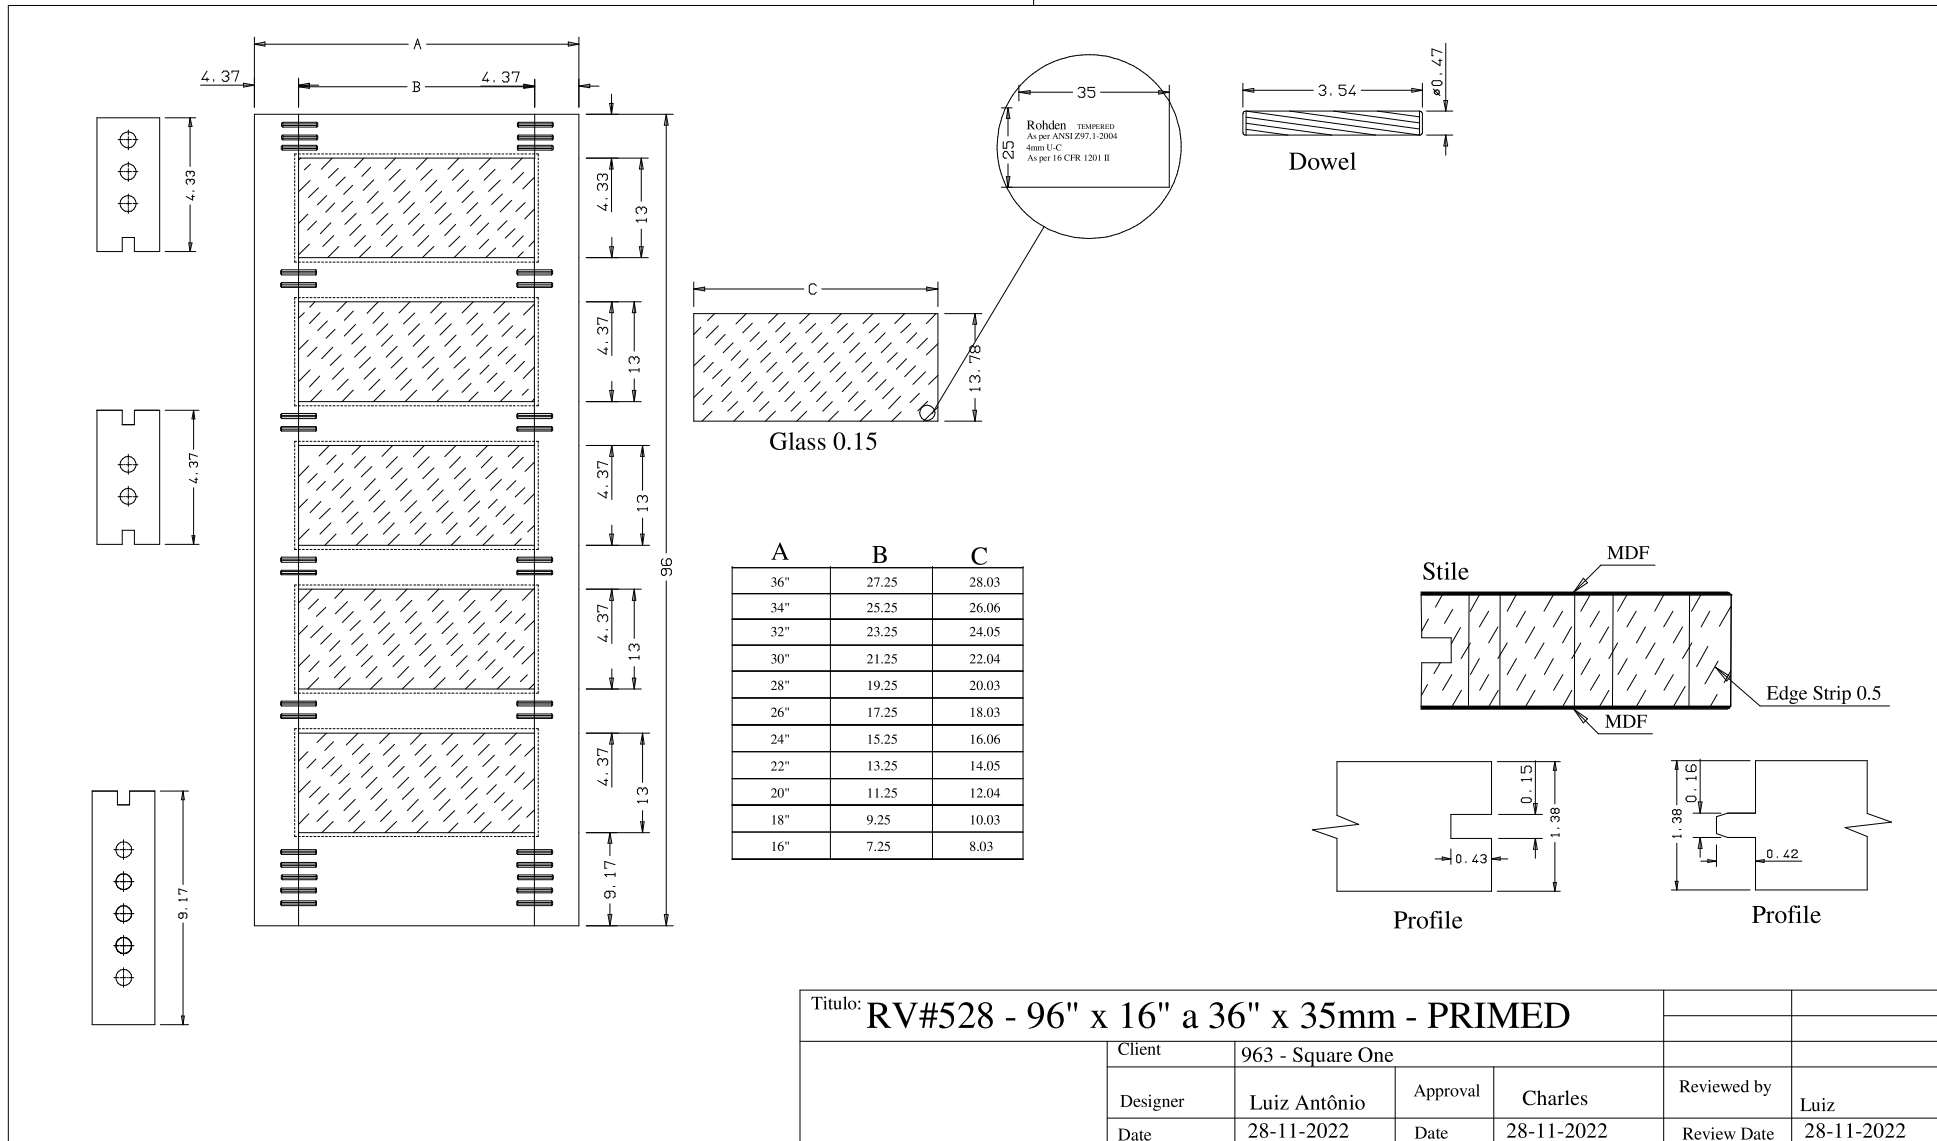

# RV528 - 96" X 16" - 36" X 35mm 5 Lite Primed Frosted Glass

# Summit

Titulo: <b>RV#528 - 96" x 16" a 36" x 35mm - PRIMED</b>					
Client		963 - Square One			
Designer	Luiz Antônio	Approval	Charles	Reviewed by	Luiz
Date	28-11-2022	Date	28-11-2022	Review Date	28-11-2022