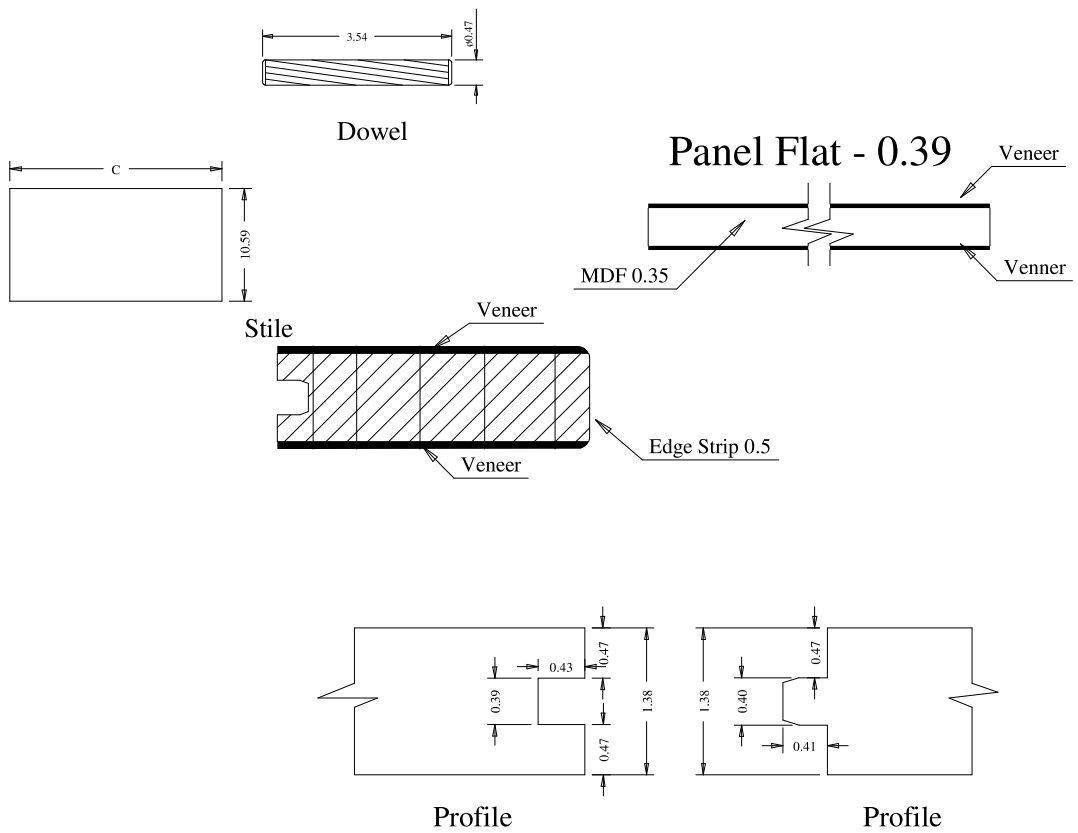

A	B	C
36"	27.25	28.03
34"	25.25	26.06
32"	23.25	24.05
30"	21.25	22.04
28"	19.25	20.03
26"	17.25	18.03
24"	15.25	16.06
22"	13.25	14.05
20"	11.25	12.04
18"	9.25	10.03
16"	7.25	8.03

Titulo: RF#705 - 80" x 18" A 36" X 35mm - Shaker						
	Client	963- Square One				
	Designer	Luiz Antônio	Approval	Charles Agostini	Reviewed by	Luiz Antônio
	Date	12-02-2018	Date	12-02-2018	Review Date	12-02-2018