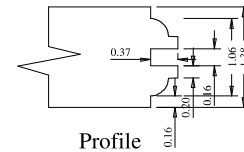

Detalhe Carimbo

Glass 0.15

Dowel

Profile

Profile

Titulo: RV#512 - 96" x 18" x 35mm - Clear

	Client	963- Square One			
	Designer	Luiz Antônio	Approval	Charles	Reviewed by Luiz Antônio
	Date	14-11-2018	Date	14-11-2018	Review Date 14-11-2018