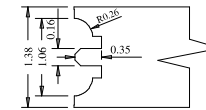

Detalhe Carimbo

Glass 0.15

Dowel

Profile

Profile

Titulo: RV#512 - 96" x 18" x 35mm - Clear

	Client	963- Square One			
	Designer	Luiz Antônio	Approval	Charles	Reviewed by Luiz Antônio
	Date	14-11-2018	Date	14-11-2018	Review Date 14-11-2018