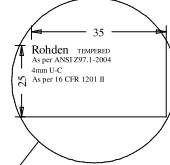

Detalhe Carimbo

Glass 0.15

Dowel

Profile

Profile

Titulo: RV#512 - 96" x 18" x 35mm - Clear

	Client	963- Square One			
	Designer	Luiz Antônio	Approval	Charles	Reviewed by Luiz Antônio
	Date	14-11-2018	Date	14-11-2018	Review Date 14-11-2018