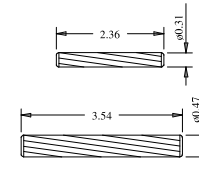

Detalhe Carimbo

Glass 0.15

Dowel

Profile

Profile

Titulo: RV#512 - 96" x 18" x 35mm - Clear

	Client	963- Square One			
	Designer	Luiz Antônio	Approval	Charles	Reviewed by Luiz Antônio
	Date	14-11-2018	Date	14-11-2018	Review Date 14-11-2018