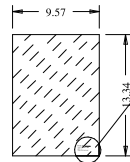

Detalhe Carimbo

Glass 0.15

Dowel

Profile

Profile

Titulo: RV#512 - 96" x 18" x 35mm - Clear

	Client	963- Square One			
	Designer	Luiz Antônio	Approval	Charles	Reviewed by Luiz Antônio
	Date	14-11-2018	Date	14-11-2018	Review Date 14-11-2018