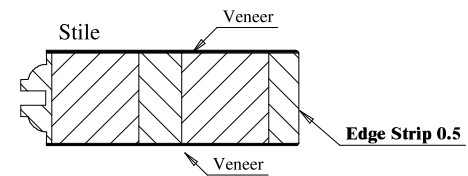

Detalhe Carimbo

Glass 0.15

Dowel

Profile

Profile

Titulo: RV#512 - 96" x 18" x 35mm - Clear

	Client	963- Square One			
	Designer	Luiz Antônio	Approval	Charles	Reviewed by Luiz Antônio
	Date	14-11-2018	Date	14-11-2018	Review Date 14-11-2018