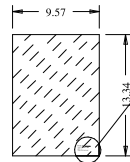

Detalhe Carimbo

Glass 0.15

Dowel

Profile

Profile

Titulo: RV#512 - 96" x 18" x 35mm - Clear

SQUARE ONE
BUILDING PRODUCTS

Client	963- Square One			
Designer	Luiz Antônio	Approval	Charles	Reviewed by Luiz Antônio
Date	14-11-2018	Date	14-11-2018	Review Date 14-11-2018