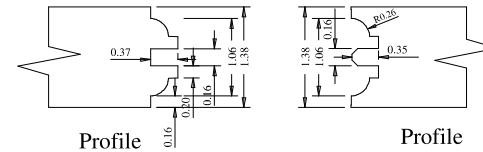

Detalhe Carimbo

Glass 0.15

Dowel

Profile

Profile

Titulo: RV#512 - 96" x 18" x 35mm - Clear

SQUARE ONE
BUILDING PRODUCTS

Client	963- Square One			
Designer	Luiz Antônio	Approval	Charles	Reviewed by Luiz Antônio
Date	14-11-2018	Date	14-11-2018	Review Date 14-11-2018