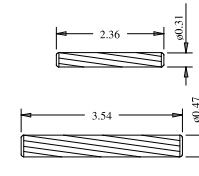

Detalhe Carimbo

Glass 0.15

Dowel

Profile

Profile

Titulo: RV#512 - 96" x 18" x 35mm - Clear

SQUARE ONE
BUILDING PRODUCTS

Client	963- Square One			
Designer	Luiz Antônio	Approval	Charles	Reviewed by Luiz Antônio
Date	14-11-2018	Date	14-11-2018	Review Date 14-11-2018