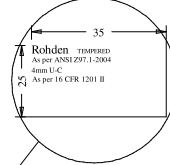

Detalhe Carimbo

Glass 0.15

Dowel

Profile

Profile

Titulo: RV#512 - 96" x 18" x 35mm - Clear

SQUARE ONE
BUILDING PRODUCTS

Client	963- Square One			
Designer	Luiz Antônio	Approval	Charles	Reviewed by Luiz Antônio
Date	14-11-2018	Date	14-11-2018	Review Date 14-11-2018