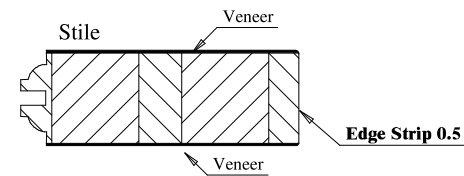

Detalhe Carimbo

Glass 0.15

Dowel

Profile

Profile

Titulo: RV#512 - 96" x 18" x 35mm - Clear

SQUARE ONE
BUILDING PRODUCTS

Client	963- Square One			
Designer	Luiz Antônio	Approval	Charles	Reviewed by Luiz Antônio
Date	14-11-2018	Date	14-11-2018	Review Date 14-11-2018