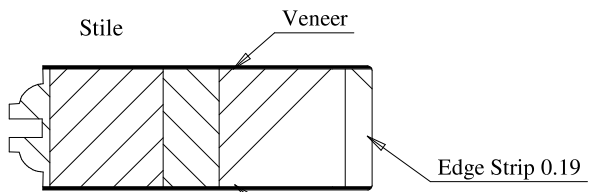

Hinge

Panel Profile

Dowel

Profile

Profile

A	B	C
17 13/16" (452.44)	14.34	14.17
15 13/16" (401.64)	12.34	12.20
14 13/16" (376.24)	11.34	11.18
11 13/16" (300.04)	8.34	8.18

Titulo: RDM#1002 - 80" x 24" A 36" x 35mm - Clear					
	Client	963- Square One			
	Designer	Luiz Antônio	Approval	Charles	Reviewed by
	Date	03-05-2022	Date	03-05-2022	Luiz
				Review Date	03-05-2022