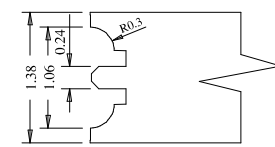

Hinge

Panel Profile

Dowel

Profile

Profile

A	B	C
17 13/16" (452.44)	14.34	14.17
15 13/16" (401.64)	12.34	12.20
14 13/16" (376.24)	11.34	11.18
11 13/16" (300.04)	8.34	8.18

Titulo: RDM#1002 - 80" x 24" A 36" x 35mm - Clear					
	Client	963- Square One			
	Designer	Luiz Antônio	Approval	Charles	Reviewed by
	Date	03-05-2022	Date	03-05-2022	Luiz
				Review Date	03-05-2022