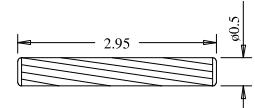

Hinge

Panel Profile

Dowel

Profile

Profile

A	B	C
17 13/16" (452.44)	14.34	14.17
15 13/16" (401.64)	12.34	12.20
14 13/16" (376.24)	11.34	11.18
11 13/16" (300.04)	8.34	8.18

Titulo: RDM#1002 - 80" x 24" A 36" x 35mm - Clear					
	Client	963- Square One			
	Designer	Luiz Antônio	Approval	Charles	Reviewed by
	Date	03-05-2022	Date	03-05-2022	Luiz
				Review Date	03-05-2022