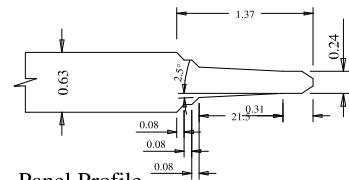

Hinge

Panel Profile

Dowel

Profile

Profile

A	B	C
17 13/16" (452.44)	14.34	14.17
15 13/16" (401.64)	12.34	12.20
14 13/16" (376.24)	11.34	11.18
11 13/16" (300.04)	8.34	8.18

Titulo: RDM#1002 - 80" x 24" A 36" x 35mm - Clear					
	Client	963- Square One			
	Designer	Luiz Antônio	Approval	Charles	Reviewed by
	Date	03-05-2022	Date	03-05-2022	Luiz
				Review Date	03-05-2022