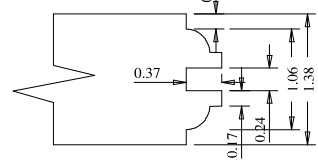

Hinge

Panel Profile

Dowel

Profile

Profile

A	B	C
17 13/16" (452.44)	14.34	14.17
15 13/16" (401.64)	12.34	12.20
14 13/16" (376.24)	11.34	11.18
11 13/16" (300.04)	8.34	8.18

Titulo: RDM#1002 - 80" x 24" A 36" x 35mm - Clear					
	Client	963- Square One			
	Designer	Luiz Antônio	Approval	Charles	Reviewed by
	Date	03-05-2022	Date	03-05-2022	Luiz
				Review Date	03-05-2022