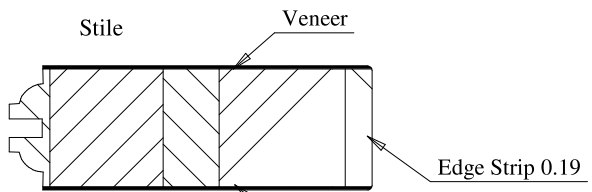

Hinge

Panel Profile

Dowel

Profile

Profile

A	B	C
17 13/16" (452.44)	14.34	14.17
15 13/16" (401.64)	12.34	12.20
14 13/16" (376.24)	11.34	11.18
11 13/16" (300.04)	8.34	8.18

Titulo: RDM#1002 - 80" x 24" A 36" x 35mm - Clear					
Client	963- Square One				
Designer	Luiz Antônio	Approval	Charles	Reviewed by	Luiz
Date	03-05-2022	Date	03-05-2022	Review Date	03-05-2022