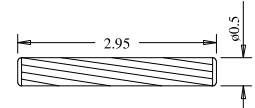

Hinge

Panel Profile

Dowel

Profile

Profile

A	B	C
17 13/16" (452.44)	14.34	14.17
15 13/16" (401.64)	12.34	12.20
14 13/16" (376.24)	11.34	11.18
11 13/16" (300.04)	8.34	8.18

Titulo: RDM#1002 - 80" x 24" A 36" x 35mm - Clear					
Client	963- Square One				
Designer	Luiz Antônio	Approval	Charles	Reviewed by	Luiz
Date	03-05-2022	Date	03-05-2022	Review Date	03-05-2022