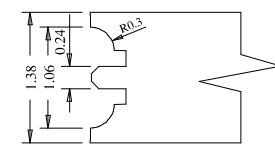

Hinge

Panel Profile

Dowel

Profile

Profile

A	B	C
17 13/16" (452.44)	14.34	14.17
15 13/16" (401.64)	12.34	12.20
14 13/16" (376.24)	11.34	11.18
11 13/16" (300.04)	8.34	8.18

Titulo: RDM#1002 - 80" x 24" A 36" x 35mm - Clear					
Client	963- Square One				
Designer	Luiz Antônio	Approval	Charles	Reviewed by	Luiz
Date	03-05-2022	Date	03-05-2022	Review Date	03-05-2022