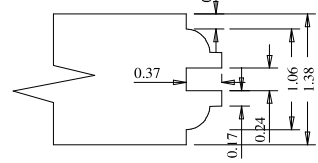

Hinge

Panel Profile

Dowel

Profile

Profile

A	B	C
17 13/16" (452.44)	14.34	14.17
15 13/16" (401.64)	12.34	12.20
14 13/16" (376.24)	11.34	11.18
11 13/16" (300.04)	8.34	8.18

Titulo: RDM#1002 - 80" x 24" A 36" x 35mm - Clear					
Client	963- Square One				
Designer	Luiz Antônio	Approval	Charles	Reviewed by	Luiz
Date	03-05-2022	Date	03-05-2022	Review Date	03-05-2022