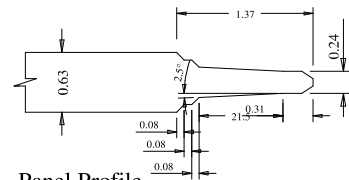

Hinge

Panel Profile

Dowel

Profile

Profile

A	B	C
17 13/16" (452.44)	14.34	14.17
15 13/16" (401.64)	12.34	12.20
14 13/16" (376.24)	11.34	11.18
11 13/16" (300.04)	8.34	8.18

Titulo: RDM#1002 - 80" x 24" A 36" x 35mm - Clear					
Client	963- Square One				
Designer	Luiz Antônio	Approval	Charles	Reviewed by	Luiz
Date	03-05-2022	Date	03-05-2022	Review Date	03-05-2022