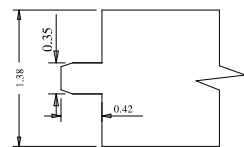

Dowel

Panel Flat - 0.35

Stile

A	B	C
36"	27.25	28.03
34"	25.25	26.06
32"	23.25	24.05
30"	21.25	22.04
28"	19.25	20.03
26"	17.25	18.03
24"	15.25	16.06
22"	13.25	14.05
20"	11.25	12.04
18"	9.25	10.03
16"	7.25	8.03

Profile

Profile

Titulo: RF#705 - 96" x 16 a 36 x 35mm - Shaker					
Client		963- Square One			
Designer	Luiz Antônio	Approval	Odirlei	Reviewed by	Luiz Antônio
Date	30-10-2018	Date	30-10-2018	Review Date	30-10-2018