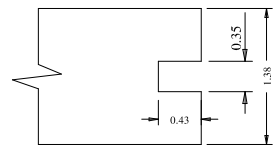

Dowel

Panel Flat - 0.35

Stile

A	B	C
36"	27.25	28.03
34"	25.25	26.06
32"	23.25	24.05
30"	21.25	22.04
28"	19.25	20.03
26"	17.25	18.03
24"	15.25	16.06
22"	13.25	14.05
20"	11.25	12.04
18"	9.25	10.03
16"	7.25	8.03

Profile

Profile

Titulo: RF#705 - 96" x 16 a 36 x 35mm - Shaker					
Client		963- Square One			
Designer	Luiz Antônio	Approval	Odirlei	Reviewed by	Luiz Antônio
Date	30-10-2018	Date	30-10-2018	Review Date	30-10-2018