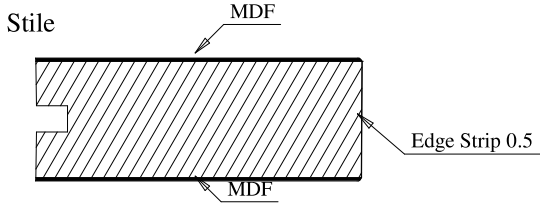

Dowel

Panel Flat - 0.35

Stile

A	B	C
36"	27.25	28.03
34"	25.25	26.06
32"	23.25	24.05
30"	21.25	22.04
28"	19.25	20.03
26"	17.25	18.03
24"	15.25	16.06
22"	13.25	14.05
20"	11.25	12.04
18"	9.25	10.03
16"	7.25	8.03

Profile

Profile

Titulo: RF#705 - 96" x 16 a 36 x 35mm - Shaker					
Client		963- Square One			
Designer	Luiz Antônio	Approval	Odirlei	Reviewed by	Luiz Antônio
Date	30-10-2018	Date	30-10-2018	Review Date	30-10-2018