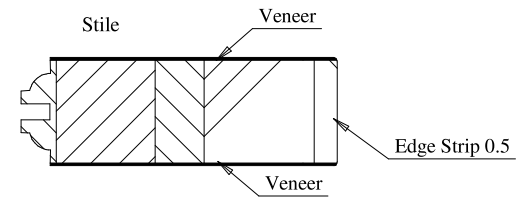

A	B	C	D
36"	27.65	11.97	11.81	
34"	25.65	10.97	10.82	
32"	23.65	9.97	9.80	
30"	21.65	8.97	8.81	
28"	19.65	7.97	7.83	
26"	17.65	6.97	6.81	
24"	15.65	5.97	5.82	

Titulo: RM#105 - 96" x 24 a 36" x 35mm					
Client	963- Square One				
Designer	Luiz Antônio	Approval	Charles	Reviewed by	Luiz Antônio
Date	23-04-2018	Date	23-04-2018	Review Date	23-04-2018