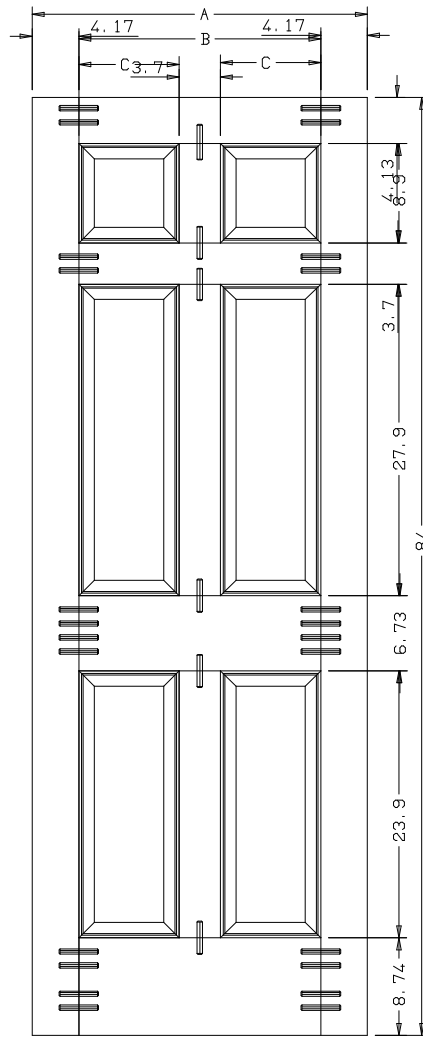

A	B	C
16"	10.88	10.84
15"	9.88	9.84
14"	8.88	8.84
12"	6.88	6.84

Titulo: <b>RM#136 - 79,5" x 12 a 16 x 35mm - CLEAR - BEVEL</b>			
<b>Client</b>	Square One		
<b>Designer</b>	Luiz Antônio Cirico	<b>Approval</b>	Charles Agostini
<b>Date</b>	19-06-2023	<b>Date</b>	19-06-2023
		<b>Reviewed by</b>	Luiz Antônio Cirico
		<b>Review Date</b>	19-06-2023

	A	B	C
22"	13.65	13.61	
20"	11.65	11.61	
18"	9.65	9.61	

Titulo: **RM#136 - 80" x 18" A 22" X 35mm - CLEAR**

Client	963- Square One			
Designer	Luiz Antônio	Approval	Charles	Reviewed by Luiz Antônio
Date	23-06-2018	Date	23-06-2018	Review Date 23-06-2018

	A	B	C	D
36"	27.65	11.97	11.81	
34"	25.65	10.97	10.82	
32"	23.65	9.97	9.80	
30"	21.65	8.97	8.81	
28"	19.65	7.97	7.83	
26"	17.65	6.97	6.81	
24"	15.65	5.97	5.82	

Titulo: **RM#105 - 84 x 35mm**

	Client	963- Square One				
	Designer	Luiz Antônio	Approval	Odirlei	Reviewed by	Luiz Antônio
	Date	22-08-2019	Date	22-08-2019	Review Date	22-08-2019

	A	B	C	D
36"	27.65	11.97	11.81	
34"	25.65	10.97	10.82	
32"	23.65	9.97	9.80	
30"	21.65	8.97	8.81	
28"	19.65	7.97	7.83	
26"	17.65	6.97	6.81	
24"	15.65	5.97	5.82	

Titulo: <b>RM#105 - 96" x 24 a 36" x 35mm</b>					
Client	963- Square One				
Designer	Luiz Antônio	Approval	Charles	Reviewed by	Luiz Antônio
Date	23-04-2018	Date	23-04-2018	Review Date	23-04-2018