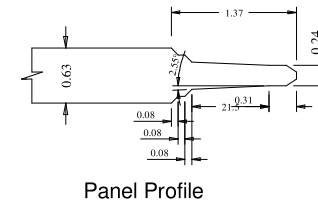

A	B	C
16"	10.88	10.84
15"	9.88	9.84
14"	8.88	8.84
12"	6.88	6.84

Titulo: <b>RM#136 - 80" x 12 a 16 x 35mm - CLEAR</b>			
<b>Client</b>	Square One		
<b>Designer</b>	Luiz Antônio Cirico	<b>Approval</b>	Charles Agostini
<b>Date</b>	23-03-2018	<b>Date</b>	23-03-2018
		<b>Reviewed by</b>	Luiz Antônio Cirico
		<b>Review Date</b>	23-03-2018

A	B	C
16"	10.88	10.84
15"	9.88	9.84
14"	8.88	8.84
12"	6.88	6.84

Titulo: <b>RM#136 - 79,5" x 12 a 16 x 35mm - CLEAR - BEVEL</b>			
<b>Client</b>	Square One		
<b>Designer</b>	Luiz Antônio Cirico	<b>Approval</b>	Charles Agostini
<b>Date</b>	19-06-2023	<b>Date</b>	19-06-2023
		<b>Reviewed by</b>	Luiz Antônio Cirico
		<b>Review Date</b>	19-06-2023

	A	B	C
22"	13.65	13.61	
20"	11.65	11.61	
18"	9.65	9.61	

Titulo: **RM#136 - 80" x 18" A 22" X 35mm - CLEAR**

Client	963- Square One			
Designer	Luiz Antônio	Approval	Charles	Reviewed by Luiz Antônio
Date	23-06-2018	Date	23-06-2018	Review Date 23-06-2018