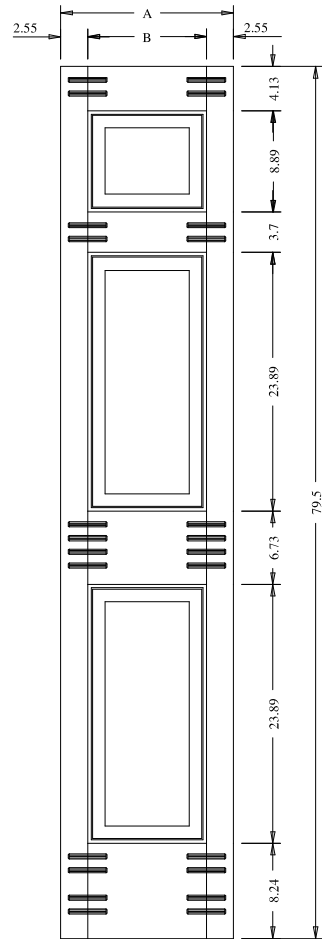

A	B	C
16"	10.88	10.84
15"	9.88	9.84
14"	8.88	8.84
12"	6.88	6.84

Titulo: <b>RM#136 - 80" x 12 a 16 x 35mm - CLEAR</b>			
<b>Client</b>	Square One		
<b>Designer</b>	Luiz Antônio Cirico	<b>Approval</b>	Charles Agostini
<b>Date</b>	23-03-2018	<b>Date</b>	23-03-2018
		<b>Reviewed by</b>	Luiz Antônio Cirico
		<b>Review Date</b>	23-03-2018

A	B	C
16"	10.88	10.84
15"	9.88	9.84
14"	8.88	8.84
12"	6.88	6.84

Titulo: <b>RM#136 - 79,5" x 12 a 16 x 35mm - CLEAR - BEVEL</b>			
<b>Client</b>	Square One		
<b>Designer</b>	Luiz Antônio Cirico	<b>Approval</b>	Charles Agostini
<b>Date</b>	19-06-2023	<b>Date</b>	19-06-2023
		<b>Reviewed by</b>	Luiz Antônio Cirico
		<b>Review Date</b>	19-06-2023

	A	B	C
22"	13.65	13.61	
20"	11.65	11.61	
18"	9.65	9.61	

Titulo: **RM#136 - 80" x 18" A 22" X 35mm - CLEAR**

Client	963- Square One			
Designer	Luiz Antônio	Approval	Charles	Reviewed by Luiz Antônio
Date	23-06-2018	Date	23-06-2018	Review Date 23-06-2018

	A	B	C	D
36"	27.65	11.97	11.81	
34"	25.65	10.97	10.82	
32"	23.65	9.97	9.80	
30"	21.65	8.97	8.81	
28"	19.65	7.97	7.83	
26"	17.65	6.97	6.81	
24"	15.65	5.97	5.82	

Titulo: <b>RM#105 - 96" x 24 a 36" x 35mm</b>					
Client	963- Square One				
Designer	Luiz Antônio	Approval	Charles	Reviewed by	Luiz Antônio
Date	23-04-2018	Date	23-04-2018	Review Date	23-04-2018