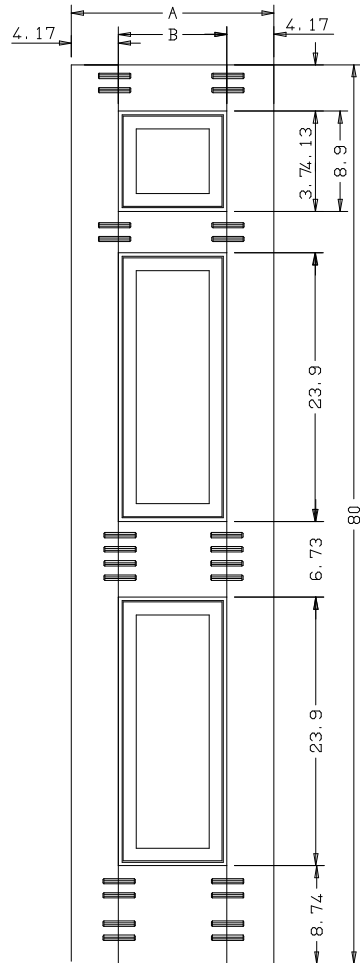

A	B	C
16"	10.88	10.84
15"	9.88	9.84
14"	8.88	8.84
12"	6.88	6.84

Titulo: <b>RM#136 - 80" x 12 a 16 x 35mm - CLEAR</b>			
<b>Client</b>	Square One		
<b>Designer</b>	Luiz Antônio Cirico	<b>Approval</b>	Charles Agostini
<b>Date</b>	23-03-2018	<b>Date</b>	23-03-2018
		<b>Reviewed by</b>	Luiz Antônio Cirico
		<b>Review Date</b>	23-03-2018

A	B	C
16"	10.88	10.84
15"	9.88	9.84
14"	8.88	8.84
12"	6.88	6.84

Titulo: <b>RM#136 - 79,5" x 12 a 16 x 35mm - CLEAR - BEVEL</b>			
<b>Client</b>	Square One		
<b>Designer</b>	Luiz Antônio Cirico	<b>Approval</b>	Charles Agostini
<b>Date</b>	19-06-2023	<b>Date</b>	19-06-2023
		<b>Reviewed by</b>	Luiz Antônio Cirico
		<b>Review Date</b>	19-06-2023

	A	B	C
22"	13.65	13.61	
20"	11.65	11.61	
18"	9.65	9.61	

Titulo: **RM#136 - 80" x 18" A 22" X 35mm - CLEAR**

Client	963- Square One			
Designer	Luiz Antônio	Approval	Charles	Reviewed by Luiz Antônio
Date	23-06-2018	Date	23-06-2018	Review Date 23-06-2018

	A	B	C	D
36"	27.65	11.97	11.81	
34"	25.65	10.97	10.82	
32"	23.65	9.97	9.80	
30"	21.65	8.97	8.81	
28"	19.65	7.97	7.83	
26"	17.65	6.97	6.81	
24"	15.65	5.97	5.82	

Titulo: <b>RM#105 - 96" x 24 a 36" x 35mm</b>					
Client	963- Square One				
Designer	Luiz Antônio	Approval	Charles	Reviewed by	Luiz Antônio
Date	23-04-2018	Date	23-04-2018	Review Date	23-04-2018