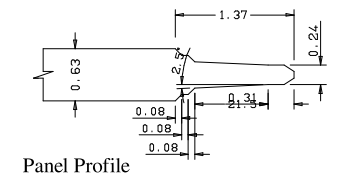

A	B	C	D
36"	27.65	11.97	11.81	
34"	25.65	10.97	10.82	
32"	23.65	9.97	9.80	
30"	21.65	8.97	8.81	
28"	19.65	7.97	7.83	
26"	17.65	6.97	6.81	
24"	15.65	5.97	5.82	

Titulo: RM#105 - 96" x 24 a 36" x 35mm					
Client	963- Square One				
Designer	Luiz Antônio	Approval	Charles	Reviewed by	Luiz Antônio
Date	23-04-2018	Date	23-04-2018	Review Date	23-04-2018