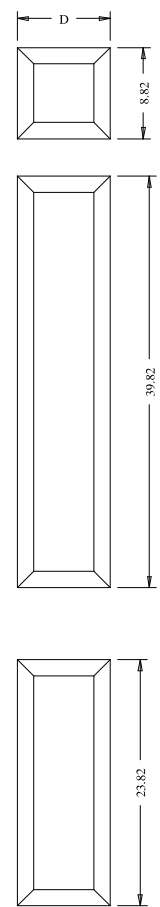

A	B	C	D
36"	27.65	11.97	11.81	
34"	25.65	10.97	10.82	
32"	23.65	9.97	9.80	
30"	21.65	8.97	8.81	
28"	19.65	7.97	7.83	
26"	17.65	6.97	6.81	
24"	15.65	5.97	5.82	

Titulo: RM#105 - 96" x 24 a 36" x 35mm					
Client	963- Square One				
Designer	Luiz Antônio	Approval	Charles	Reviewed by	Luiz Antônio
Date	23-04-2018	Date	23-04-2018	Review Date	23-04-2018