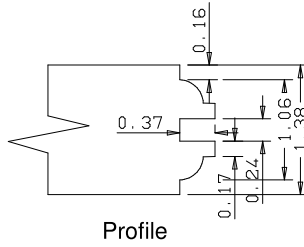

A	B	C
16"	10.88	10.84
15"	9.88	9.84
14"	8.88	8.84
12"	6.88	6.84

Titulo: <b>RM#136 - 80" x 12 a 16 x 35mm - CLEAR</b>			
<b>Client</b>	Square One		
<b>Designer</b>	Luiz Antônio Cirico	<b>Approval</b>	Charles Agostini
<b>Date</b>	23-03-2018	<b>Date</b>	23-03-2018
		<b>Reviewed by</b>	Luiz Antônio Cirico
		<b>Review Date</b>	23-03-2018

A	B	C
16"	10.88	10.84
15"	9.88	9.84
14"	8.88	8.84
12"	6.88	6.84

Titulo: <b>RM#136 - 79,5" x 12 a 16 x 35mm - CLEAR - BEVEL</b>			
<b>Client</b>	Square One		
<b>Designer</b>	Luiz Antônio Cirico	<b>Approval</b>	Charles Agostini
<b>Date</b>	19-06-2023	<b>Date</b>	19-06-2023
		<b>Reviewed by</b>	Luiz Antônio Cirico
		<b>Review Date</b>	19-06-2023

	A	B	C
22"	13.65	13.61	
20"	11.65	11.61	
18"	9.65	9.61	

Titulo: **RM#136 - 80" x 18" A 22" X 35mm - CLEAR**

Client	963- Square One			
Designer	Luiz Antônio	Approval	Charles	Reviewed by Luiz Antônio
Date	23-06-2018	Date	23-06-2018	Review Date 23-06-2018