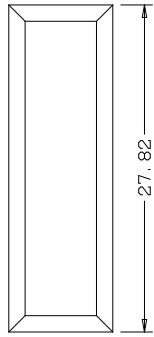

A	B	C
16"	10.88	10.84
15"	9.88	9.84
14"	8.88	8.84
12"	6.88	6.84

Titulo: <b>RM#136 - 80" x 12 a 16 x 35mm - CLEAR</b>			
<b>Client</b>	Square One		
<b>Designer</b>	Luiz Antônio Cirico	<b>Approval</b>	Charles Agostini
<b>Date</b>	23-03-2018	<b>Date</b>	23-03-2018
		<b>Reviewed by</b>	Luiz Antônio Cirico
		<b>Review Date</b>	23-03-2018

A	B	C
16"	10.88	10.84
15"	9.88	9.84
14"	8.88	8.84
12"	6.88	6.84

Titulo: <b>RM#136 - 79,5" x 12 a 16 x 35mm - CLEAR - BEVEL</b>			
<b>Client</b>	Square One		
<b>Designer</b>	Luiz Antônio Cirico	<b>Approval</b>	Charles Agostini
<b>Date</b>	19-06-2023	<b>Date</b>	19-06-2023
		<b>Reviewed by</b>	Luiz Antônio Cirico
		<b>Review Date</b>	19-06-2023

	A	B	C
22"	13.65	13.61	
20"	11.65	11.61	
18"	9.65	9.61	

Titulo: **RM#136 - 80" x 18" A 22" X 35mm - CLEAR**

Client	963- Square One			
Designer	Luiz Antônio	Approval	Charles	Reviewed by Luiz Antônio
Date	23-06-2018	Date	23-06-2018	Review Date 23-06-2018

	A	B	C	D
36"	27.65	11.97	11.81	
34"	25.65	10.97	10.82	
32"	23.65	9.97	9.80	
30"	21.65	8.97	8.81	
28"	19.65	7.97	7.83	
26"	17.65	6.97	6.81	
24"	15.65	5.97	5.82	

Titulo: <b>RM#105 - 96" x 24 a 36" x 35mm</b>					
Client	963- Square One				
Designer	Luiz Antônio	Approval	Charles	Reviewed by	Luiz Antônio
Date	23-04-2018	Date	23-04-2018	Review Date	23-04-2018