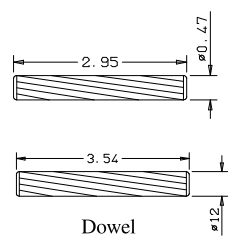

A	B	C
16"	10.88	10.84
15"	9.88	9.84
14"	8.88	8.84
12"	6.88	6.84

Titulo: <b>RM#136 - 79,5" x 12 a 16 x 35mm - CLEAR - BEVEL</b>			
<b>Client</b>	Square One		
<b>Designer</b>	Luiz Antônio Cirico	<b>Approval</b>	Charles Agostini
<b>Date</b>	19-06-2023	<b>Date</b>	19-06-2023
		<b>Reviewed by</b>	Luiz Antônio Cirico
		<b>Review Date</b>	19-06-2023

	A	B	C
22"	13.65	13.61	
20"	11.65	11.61	
18"	9.65	9.61	

Titulo: **RM#136 - 80" x 18" A 22" X 35mm - CLEAR**

Client	963- Square One			
Designer	Luiz Antônio	Approval	Charles	Reviewed by Luiz Antônio
Date	23-06-2018	Date	23-06-2018	Review Date 23-06-2018

	A	B	C	D
36"	27.65	11.97	11.81	
34"	25.65	10.97	10.82	
32"	23.65	9.97	9.80	
30"	21.65	8.97	8.81	
28"	19.65	7.97	7.83	
26"	17.65	6.97	6.81	
24"	15.65	5.97	5.82	

Titulo: **RM#105 - 84 x 35mm**

	Client	963- Square One				
	Designer	Luiz Antônio	Approval	Odirlei	Reviewed by	Luiz Antônio
	Date	22-08-2019	Date	22-08-2019	Review Date	22-08-2019

	A	B	C	D
36"	27.65	11.97	11.81	
34"	25.65	10.97	10.82	
32"	23.65	9.97	9.80	
30"	21.65	8.97	8.81	
28"	19.65	7.97	7.83	
26"	17.65	6.97	6.81	
24"	15.65	5.97	5.82	

Titulo: <b>RM#105 - 84 x 35mm</b>						
	Client	963- Square One				
	Designer	Luiz Antônio	Approval	Odirlei	Reviewed by	Luiz Antônio
	Date	22-08-2019	Date	22-08-2019	Review Date	22-08-2019