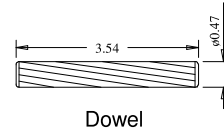

A	B	C
16"	10.88	10.84
15"	9.88	9.84
14"	8.88	8.84
12"	6.88	6.84

Titulo: <b>RM#136 - 80" x 12 a 16 x 35mm - CLEAR</b>			
<b>Client</b>	Square One		
<b>Designer</b>	Luiz Antônio Cirico	<b>Approval</b>	Charles Agostini
<b>Date</b>	23-03-2018	<b>Date</b>	23-03-2018
		<b>Reviewed by</b>	Luiz Antônio Cirico
		<b>Review Date</b>	23-03-2018

A	B	C
16"	10.88	10.84
15"	9.88	9.84
14"	8.88	8.84
12"	6.88	6.84

Titulo: <b>RM#136 - 79,5" x 12 a 16 x 35mm - CLEAR - BEVEL</b>			
<b>Client</b>	Square One		
<b>Designer</b>	Luiz Antônio Cirico	<b>Approval</b>	Charles Agostini
<b>Date</b>	19-06-2023	<b>Date</b>	19-06-2023
		<b>Reviewed by</b>	Luiz Antônio Cirico
		<b>Review Date</b>	19-06-2023

	A	B	C
22"	13.65	13.61	
20"	11.65	11.61	
18"	9.65	9.61	

Titulo: **RM#136 - 80" x 18" A 22" X 35mm - CLEAR**

Client	963- Square One			
Designer	Luiz Antônio	Approval	Charles	Reviewed by Luiz Antônio
Date	23-06-2018	Date	23-06-2018	Review Date 23-06-2018

	A	B	C	D
36"	27.65	11.97	11.81	
34"	25.65	10.97	10.82	
32"	23.65	9.97	9.80	
30"	21.65	8.97	8.81	
28"	19.65	7.97	7.83	
26"	17.65	6.97	6.81	
24"	15.65	5.97	5.82	

Titulo: **RM#105 - 84 x 35mm**

	Client	963- Square One				
	Designer	Luiz Antônio	Approval	Odirlei	Reviewed by	Luiz Antônio
	Date	22-08-2019	Date	22-08-2019	Review Date	22-08-2019