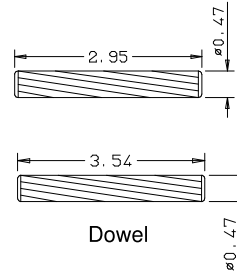

A	B	C
16"	10.88	10.84
15"	9.88	9.84
14"	8.88	8.84
12"	6.88	6.84

Titulo: <b>RM#136 - 79,5" x 12 a 16 x 35mm - CLEAR - BEVEL</b>			
<b>Client</b>	Square One		
<b>Designer</b>	Luiz Antônio Cirico	<b>Approval</b>	Charles Agostini
<b>Date</b>	19-06-2023	<b>Date</b>	19-06-2023
		<b>Reviewed by</b>	Luiz Antônio Cirico
		<b>Review Date</b>	19-06-2023

	A	B	C
22"	13.65	13.61	
20"	11.65	11.61	
18"	9.65	9.61	

Titulo: **RM#136 - 80" x 18" A 22" X 35mm - CLEAR**

Client	963- Square One			
Designer	Luiz Antônio	Approval	Charles	Reviewed by Luiz Antônio
Date	23-06-2018	Date	23-06-2018	Review Date 23-06-2018

	A	B	C	D
36"	27.65	11.97	11.81	
34"	25.65	10.97	10.82	
32"	23.65	9.97	9.80	
30"	21.65	8.97	8.81	
28"	19.65	7.97	7.83	
26"	17.65	6.97	6.81	
24"	15.65	5.97	5.82	

Titulo: **RM#105 - 84 x 35mm**

	Client	963- Square One				
	Designer	Luiz Antônio	Approval	Odirlei	Reviewed by	Luiz Antônio
	Date	22-08-2019	Date	22-08-2019	Review Date	22-08-2019

	A	B	C	D
36"	27.65	11.97	11.81	
34"	25.65	10.97	10.82	
32"	23.65	9.97	9.80	
30"	21.65	8.97	8.81	
28"	19.65	7.97	7.83	
26"	17.65	6.97	6.81	
24"	15.65	5.97	5.82	

Titulo: <b>RM#105 - 96" x 24 a 36" x 35mm</b>					
Client	963- Square One				
Designer	Luiz Antônio	Approval	Charles	Reviewed by	Luiz Antônio
Date	23-04-2018	Date	23-04-2018	Review Date	23-04-2018