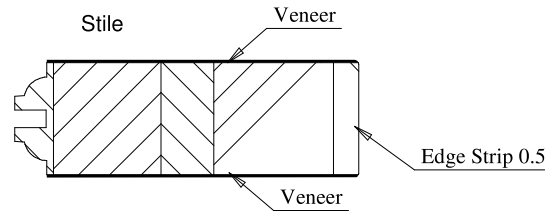

A	B	C
16"	10.88	10.84
15"	9.88	9.84
14"	8.88	8.84
12"	6.88	6.84

Titulo: <b>RM#136 - 80" x 12 a 16 x 35mm - CLEAR</b>			
<b>Client</b>	Square One		
<b>Designer</b>	Luiz Antônio Cirico	<b>Approval</b>	Charles Agostini
<b>Date</b>	23-03-2018	<b>Date</b>	23-03-2018
		<b>Reviewed by</b>	Luiz Antônio Cirico
		<b>Review Date</b>	23-03-2018

A	B	C
16"	10.88	10.84
15"	9.88	9.84
14"	8.88	8.84
12"	6.88	6.84

Titulo: <b>RM#136 - 79,5" x 12 a 16 x 35mm - CLEAR - BEVEL</b>			
<b>Client</b>	Square One		
<b>Designer</b>	Luiz Antônio Cirico	<b>Approval</b>	Charles Agostini
<b>Date</b>	19-06-2023	<b>Date</b>	19-06-2023
		<b>Reviewed by</b>	Luiz Antônio Cirico
		<b>Review Date</b>	19-06-2023

	A	B	C
22"	13.65	13.61	
20"	11.65	11.61	
18"	9.65	9.61	

Titulo: **RM#136 - 80" x 18" A 22" X 35mm - CLEAR**

Client	963- Square One			
Designer	Luiz Antônio	Approval	Charles	Reviewed by Luiz Antônio
Date	23-06-2018	Date	23-06-2018	Review Date 23-06-2018

	A	B	C	D
36"	27.65	11.97	11.81	
34"	25.65	10.97	10.82	
32"	23.65	9.97	9.80	
30"	21.65	8.97	8.81	
28"	19.65	7.97	7.83	
26"	17.65	6.97	6.81	
24"	15.65	5.97	5.82	

Titulo: **RM#105 - 84 x 35mm**

	Client	963- Square One				
	Designer	Luiz Antônio	Approval	Odirlei	Reviewed by	Luiz Antônio
	Date	22-08-2019	Date	22-08-2019	Review Date	22-08-2019