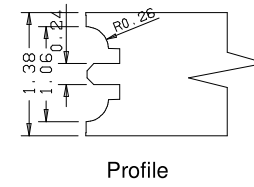

A	B	C
16"	10.88	10.84
15"	9.88	9.84
14"	8.88	8.84
12"	6.88	6.84

Titulo: <b>RM#136 - 79,5" x 12 a 16 x 35mm - CLEAR - BEVEL</b>			
<b>Client</b>	Square One		
<b>Designer</b>	Luiz Antônio Cirico	<b>Approval</b>	Charles Agostini
<b>Date</b>	19-06-2023	<b>Date</b>	19-06-2023
		<b>Reviewed by</b>	Luiz Antônio Cirico
		<b>Review Date</b>	19-06-2023

	A	B	C
22"	13.65	13.61	
20"	11.65	11.61	
18"	9.65	9.61	

Titulo: **RM#136 - 80" x 18" A 22" X 35mm - CLEAR**

Client	963- Square One			
Designer	Luiz Antônio	Approval	Charles	Reviewed by Luiz Antônio
Date	23-06-2018	Date	23-06-2018	Review Date 23-06-2018

	A	B	C	D
36"	27.65	11.97	11.81	
34"	25.65	10.97	10.82	
32"	23.65	9.97	9.80	
30"	21.65	8.97	8.81	
28"	19.65	7.97	7.83	
26"	17.65	6.97	6.81	
24"	15.65	5.97	5.82	

Titulo: **RM#105 - 84 x 35mm**

	Client	963- Square One				
	Designer	Luiz Antônio	Approval	Odirlei	Reviewed by	Luiz Antônio
	Date	22-08-2019	Date	22-08-2019	Review Date	22-08-2019

	A	B	C	D
36"	27.65	11.97	11.81	
34"	25.65	10.97	10.82	
32"	23.65	9.97	9.80	
30"	21.65	8.97	8.81	
28"	19.65	7.97	7.83	
26"	17.65	6.97	6.81	
24"	15.65	5.97	5.82	

Titulo: <b>RM#105 - 96" x 24 a 36" x 35mm</b>					
Client	963- Square One				
Designer	Luiz Antônio	Approval	Charles	Reviewed by	Luiz Antônio
Date	23-04-2018	Date	23-04-2018	Review Date	23-04-2018