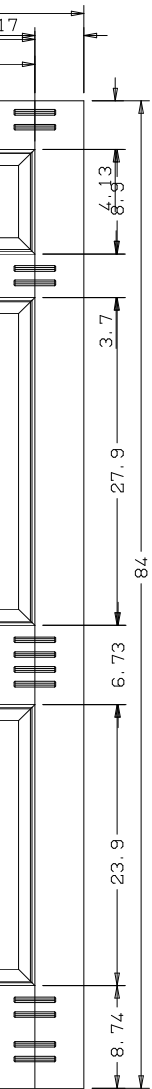

A	B	C
16"	10.88	10.84
15"	9.88	9.84
14"	8.88	8.84
12"	6.88	6.84

Titulo: <b>RM#136 - 80" x 12 a 16 x 35mm - CLEAR</b>			
<b>Client</b>	Square One		
<b>Designer</b>	Luiz Antônio Cirico	<b>Approval</b>	Charles Agostini
<b>Date</b>	23-03-2018	<b>Date</b>	23-03-2018
		<b>Reviewed by</b>	Luiz Antônio Cirico
		<b>Review Date</b>	23-03-2018

A	B	C
16"	10.88	10.84
15"	9.88	9.84
14"	8.88	8.84
12"	6.88	6.84

Titulo: <b>RM#136 - 79,5" x 12 a 16 x 35mm - CLEAR - BEVEL</b>			
<b>Client</b>	Square One		
<b>Designer</b>	Luiz Antônio Cirico	<b>Approval</b>	Charles Agostini
<b>Date</b>	19-06-2023	<b>Date</b>	19-06-2023
		<b>Reviewed by</b>	Luiz Antônio Cirico
		<b>Review Date</b>	19-06-2023

	A	B	C
22"	13.65	13.61	
20"	11.65	11.61	
18"	9.65	9.61	

Titulo: **RM#136 - 80" x 18" A 22" X 35mm - CLEAR**

Client	963- Square One			
Designer	Luiz Antônio	Approval	Charles	Reviewed by Luiz Antônio
Date	23-06-2018	Date	23-06-2018	Review Date 23-06-2018

	A	B	C	D
36"	27.65	11.97	11.81	
34"	25.65	10.97	10.82	
32"	23.65	9.97	9.80	
30"	21.65	8.97	8.81	
28"	19.65	7.97	7.83	
26"	17.65	6.97	6.81	
24"	15.65	5.97	5.82	

Titulo: **RM#105 - 84 x 35mm**

	Client	963- Square One				
	Designer	Luiz Antônio	Approval	Odirlei	Reviewed by	Luiz Antônio
	Date	22-08-2019	Date	22-08-2019	Review Date	22-08-2019