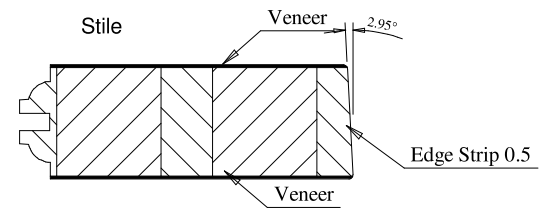

A	B	C
16"	10.88	10.84
15"	9.88	9.84
14"	8.88	8.84
12"	6.88	6.84

Titulo: <b>RM#136 - 80" x 12 a 16 x 35mm - CLEAR</b>			
<b>Client</b>	Square One		
<b>Designer</b>	Luiz Antônio Cirico	<b>Approval</b>	Charles Agostini
<b>Date</b>	23-03-2018	<b>Date</b>	23-03-2018
		<b>Reviewed by</b>	Luiz Antônio Cirico
		<b>Review Date</b>	23-03-2018

A	B	C
16"	10.88	10.84
15"	9.88	9.84
14"	8.88	8.84
12"	6.88	6.84

Titulo: <b>RM#136 - 79,5" x 12 a 16 x 35mm - CLEAR - BEVEL</b>			
<b>Client</b>	Square One		
<b>Designer</b>	Luiz Antônio Cirico	<b>Approval</b>	Charles Agostini
<b>Date</b>	19-06-2023	<b>Date</b>	19-06-2023
		<b>Reviewed by</b>	Luiz Antônio Cirico
		<b>Review Date</b>	19-06-2023

	A	B	C
22"	13.65	13.61	
20"	11.65	11.61	
18"	9.65	9.61	

Titulo: **RM#136 - 80" x 18" A 22" X 35mm - CLEAR**

Client	963- Square One			
Designer	Luiz Antônio	Approval	Charles	Reviewed by Luiz Antônio
Date	23-06-2018	Date	23-06-2018	Review Date 23-06-2018

	A	B	C	D
36"	27.65	11.97	11.81	
34"	25.65	10.97	10.82	
32"	23.65	9.97	9.80	
30"	21.65	8.97	8.81	
28"	19.65	7.97	7.83	
26"	17.65	6.97	6.81	
24"	15.65	5.97	5.82	

Titulo: <b>RM#105 - 96" x 24 a 36" x 35mm</b>					
Client	963- Square One				
Designer	Luiz Antônio	Approval	Charles	Reviewed by	Luiz Antônio
Date	23-04-2018	Date	23-04-2018	Review Date	23-04-2018