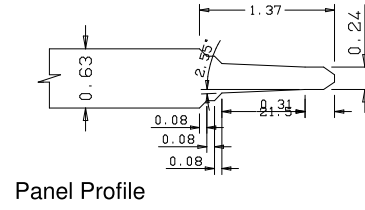

A	B	C
16"	10.88	10.84
15"	9.88	9.84
14"	8.88	8.84
12"	6.88	6.84

Titulo: <b>RM#136 - 80" x 12 a 16 x 35mm - CLEAR</b>			
<b>Client</b>	Square One		
<b>Designer</b>	Luiz Antônio Cirico	<b>Approval</b>	Charles Agostini
<b>Date</b>	23-03-2018	<b>Date</b>	23-03-2018
		<b>Reviewed by</b>	Luiz Antônio Cirico
		<b>Review Date</b>	23-03-2018

A	B	C
16"	10.88	10.84
15"	9.88	9.84
14"	8.88	8.84
12"	6.88	6.84

Titulo: <b>RM#136 - 79,5" x 12 a 16 x 35mm - CLEAR - BEVEL</b>			
<b>Client</b>	Square One		
<b>Designer</b>	Luiz Antônio Cirico	<b>Approval</b>	Charles Agostini
<b>Date</b>	19-06-2023	<b>Date</b>	19-06-2023
		<b>Reviewed by</b>	Luiz Antônio Cirico
		<b>Review Date</b>	19-06-2023

	A	B	C
22"	13.65	13.61	
20"	11.65	11.61	
18"	9.65	9.61	

Titulo: **RM#136 - 80" x 18" A 22" X 35mm - CLEAR**

Client	963- Square One			
Designer	Luiz Antônio	Approval	Charles	Reviewed by Luiz Antônio
Date	23-06-2018	Date	23-06-2018	Review Date 23-06-2018