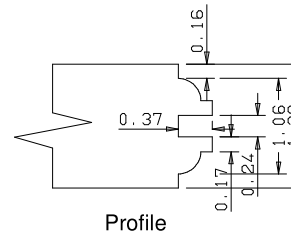

A	B	C
16"	10.88	10.84
15"	9.88	9.84
14"	8.88	8.84
12"	6.88	6.84

Titulo: <b>RM#136 - 80" x 12 a 16 x 35mm - CLEAR</b>			
<b>Client</b>	Square One		
<b>Designer</b>	Luiz Antônio Cirico	<b>Approval</b>	Charles Agostini
<b>Date</b>	23-03-2018	<b>Date</b>	23-03-2018
		<b>Reviewed by</b>	Luiz Antônio Cirico
		<b>Review Date</b>	23-03-2018

A	B	C
16"	10.88	10.84
15"	9.88	9.84
14"	8.88	8.84
12"	6.88	6.84

Titulo: <b>RM#136 - 79,5" x 12 a 16 x 35mm - CLEAR - BEVEL</b>			
<b>Client</b>	Square One		
<b>Designer</b>	Luiz Antônio Cirico	<b>Approval</b>	Charles Agostini
<b>Date</b>	19-06-2023	<b>Date</b>	19-06-2023
		<b>Reviewed by</b>	Luiz Antônio Cirico
		<b>Review Date</b>	19-06-2023

	A	B	C
22"	13.65	13.61	
20"	11.65	11.61	
18"	9.65	9.61	

Titulo: **RM#136 - 80" x 18" A 22" X 35mm - CLEAR**

Client	963- Square One			
Designer	Luiz Antônio	Approval	Charles	Reviewed by Luiz Antônio
Date	23-06-2018	Date	23-06-2018	Review Date 23-06-2018

	A	B	C	D
36"	27.65	11.97	11.81	
34"	25.65	10.97	10.82	
32"	23.65	9.97	9.80	
30"	21.65	8.97	8.81	
28"	19.65	7.97	7.83	
26"	17.65	6.97	6.81	
24"	15.65	5.97	5.82	

Titulo: **RM#105 - 84 x 35mm**

	Client	963- Square One				
	Designer	Luiz Antônio	Approval	Odirlei	Reviewed by	Luiz Antônio
	Date	22-08-2019	Date	22-08-2019	Review Date	22-08-2019