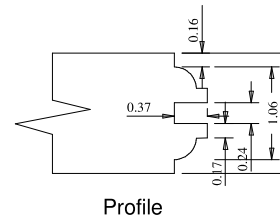

A	B	C
16"	10.88	10.84
15"	9.88	9.84
14"	8.88	8.84
12"	6.88	6.84

Titulo: <b>RM#136 - 80" x 12 a 16 x 35mm - CLEAR</b>			
<b>Client</b>	Square One		
<b>Designer</b>	Luiz Antônio Cirico	<b>Approval</b>	Charles Agostini
<b>Date</b>	23-03-2018	<b>Date</b>	23-03-2018
		<b>Reviewed by</b>	Luiz Antônio Cirico
		<b>Review Date</b>	23-03-2018

A	B	C
16"	10.88	10.84
15"	9.88	9.84
14"	8.88	8.84
12"	6.88	6.84

Titulo: <b>RM#136 - 79,5" x 12 a 16 x 35mm - CLEAR - BEVEL</b>			
<b>Client</b>	Square One		
<b>Designer</b>	Luiz Antônio Cirico	<b>Approval</b>	Charles Agostini
<b>Date</b>	19-06-2023	<b>Date</b>	19-06-2023
		<b>Reviewed by</b>	Luiz Antônio Cirico
		<b>Review Date</b>	19-06-2023

	A	B	C
22"	13.65	13.61	
20"	11.65	11.61	
18"	9.65	9.61	

Titulo: **RM#136 - 80" x 18" A 22" X 35mm - CLEAR**

Client	963- Square One			
Designer	Luiz Antônio	Approval	Charles	Reviewed by Luiz Antônio
Date	23-06-2018	Date	23-06-2018	Review Date 23-06-2018

	A	B	C	D
36"	27.65	11.97	11.81	
34"	25.65	10.97	10.82	
32"	23.65	9.97	9.80	
30"	21.65	8.97	8.81	
28"	19.65	7.97	7.83	
26"	17.65	6.97	6.81	
24"	15.65	5.97	5.82	

Titulo: **RM#105 - 84 x 35mm**

	Client	963- Square One				
	Designer	Luiz Antônio	Approval	Odirlei	Reviewed by	Luiz Antônio
	Date	22-08-2019	Date	22-08-2019	Review Date	22-08-2019