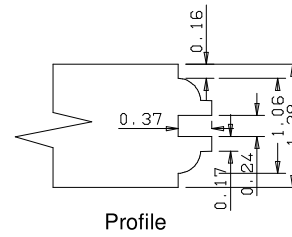

A	B	C
16"	10.88	10.84
15"	9.88	9.84
14"	8.88	8.84
12"	6.88	6.84

Titulo: <b>RM#136 - 79,5" x 12 a 16 x 35mm - CLEAR - BEVEL</b>			
<b>Client</b>	Square One		
<b>Designer</b>	Luiz Antônio Cirico	<b>Approval</b>	Charles Agostini
<b>Date</b>	19-06-2023	<b>Date</b>	19-06-2023
		<b>Reviewed by</b>	Luiz Antônio Cirico
		<b>Review Date</b>	19-06-2023

	A	B	C
22"	13.65	13.61	
20"	11.65	11.61	
18"	9.65	9.61	

Titulo: **RM#136 - 80" x 18" A 22" X 35mm - CLEAR**

Client	963- Square One			
Designer	Luiz Antônio	Approval	Charles	Reviewed by Luiz Antônio
Date	23-06-2018	Date	23-06-2018	Review Date 23-06-2018

	A	B	C	D
36"	27.65	11.97	11.81	
34"	25.65	10.97	10.82	
32"	23.65	9.97	9.80	
30"	21.65	8.97	8.81	
28"	19.65	7.97	7.83	
26"	17.65	6.97	6.81	
24"	15.65	5.97	5.82	

Titulo: **RM#105 - 84 x 35mm**

	Client	963- Square One				
	Designer	Luiz Antônio	Approval	Odirlei	Reviewed by	Luiz Antônio
	Date	22-08-2019	Date	22-08-2019	Review Date	22-08-2019