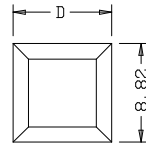

A	B	C
16"	10.88	10.84
15"	9.88	9.84
14"	8.88	8.84
12"	6.88	6.84

Titulo: <b>RM#136 - 79,5" x 12 a 16 x 35mm - CLEAR - BEVEL</b>			
<b>Client</b>	Square One		
<b>Designer</b>	Luiz Antônio Cirico	<b>Approval</b>	Charles Agostini
<b>Date</b>	19-06-2023	<b>Date</b>	19-06-2023
		<b>Reviewed by</b>	Luiz Antônio Cirico
		<b>Review Date</b>	19-06-2023

	A	B	C
22"	13.65	13.61	
20"	11.65	11.61	
18"	9.65	9.61	

Titulo: **RM#136 - 80" x 18" A 22" X 35mm - CLEAR**

Client	963- Square One			
Designer	Luiz Antônio	Approval	Charles	Reviewed by Luiz Antônio
Date	23-06-2018	Date	23-06-2018	Review Date 23-06-2018

	A	B	C	D
36"	27.65	11.97	11.81	
34"	25.65	10.97	10.82	
32"	23.65	9.97	9.80	
30"	21.65	8.97	8.81	
28"	19.65	7.97	7.83	
26"	17.65	6.97	6.81	
24"	15.65	5.97	5.82	

Titulo: **RM#105 - 84 x 35mm**

	Client	963- Square One				
	Designer	Luiz Antônio	Approval	Odirlei	Reviewed by	Luiz Antônio
	Date	22-08-2019	Date	22-08-2019	Review Date	22-08-2019

	A	B	C	D
36"	27.65	11.97	11.81	
34"	25.65	10.97	10.82	
32"	23.65	9.97	9.80	
30"	21.65	8.97	8.81	
28"	19.65	7.97	7.83	
26"	17.65	6.97	6.81	
24"	15.65	5.97	5.82	

Titulo: <b>RM#105 - 96" x 24 a 36" x 35mm</b>					
Client	963- Square One				
Designer	Luiz Antônio	Approval	Charles	Reviewed by	Luiz Antônio
Date	23-04-2018	Date	23-04-2018	Review Date	23-04-2018