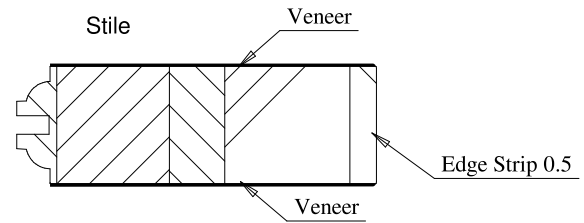

A	B	C
16"	10.88	10.84
15"	9.88	9.84
14"	8.88	8.84
12"	6.88	6.84

Titulo: <b>RM#136 - 80" x 12 a 16 x 35mm - CLEAR</b>			
<b>Client</b>	Square One		
<b>Designer</b>	Luiz Antônio Cirico	<b>Approval</b>	Charles Agostini
<b>Date</b>	23-03-2018	<b>Date</b>	23-03-2018
		<b>Reviewed by</b>	Luiz Antônio Cirico
		<b>Review Date</b>	23-03-2018

A	B	C
16"	10.88	10.84
15"	9.88	9.84
14"	8.88	8.84
12"	6.88	6.84

Titulo: <b>RM#136 - 79,5" x 12 a 16 x 35mm - CLEAR - BEVEL</b>			
<b>Client</b>	Square One		
<b>Designer</b>	Luiz Antônio Cirico	<b>Approval</b>	Charles Agostini
<b>Date</b>	19-06-2023	<b>Date</b>	19-06-2023
		<b>Reviewed by</b>	Luiz Antônio Cirico
		<b>Review Date</b>	19-06-2023

	A	B	C
22"	13.65	13.61	
20"	11.65	11.61	
18"	9.65	9.61	

Titulo: **RM#136 - 80" x 18" A 22" X 35mm - CLEAR**

Client	963- Square One			
Designer	Luiz Antônio	Approval	Charles	Reviewed by Luiz Antônio
Date	23-06-2018	Date	23-06-2018	Review Date 23-06-2018