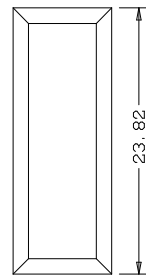

A	B	C
16"	10.88	10.84
15"	9.88	9.84
14"	8.88	8.84
12"	6.88	6.84

Titulo: <b>RM#136 - 79,5" x 12 a 16 x 35mm - CLEAR - BEVEL</b>			
<b>Client</b>	Square One		
<b>Designer</b>	Luiz Antônio Cirico	<b>Approval</b>	Charles Agostini
<b>Date</b>	19-06-2023	<b>Date</b>	19-06-2023
		<b>Reviewed by</b>	Luiz Antônio Cirico
		<b>Review Date</b>	19-06-2023

	A	B	C
22"	13.65	13.61	
20"	11.65	11.61	
18"	9.65	9.61	

Titulo: **RM#136 - 80" x 18" A 22" X 35mm - CLEAR**

Client	963- Square One			
Designer	Luiz Antônio	Approval	Charles	Reviewed by Luiz Antônio
Date	23-06-2018	Date	23-06-2018	Review Date 23-06-2018

	A	B	C	D
36"	27.65	11.97	11.81	
34"	25.65	10.97	10.82	
32"	23.65	9.97	9.80	
30"	21.65	8.97	8.81	
28"	19.65	7.97	7.83	
26"	17.65	6.97	6.81	
24"	15.65	5.97	5.82	

Titulo: **RM#105 - 84 x 35mm**

	Client	963- Square One				
	Designer	Luiz Antônio	Approval	Odirlei	Reviewed by	Luiz Antônio
	Date	22-08-2019	Date	22-08-2019	Review Date	22-08-2019

	A	B	C	D
36"	27.65	11.97	11.81	
34"	25.65	10.97	10.82	
32"	23.65	9.97	9.80	
30"	21.65	8.97	8.81	
28"	19.65	7.97	7.83	
26"	17.65	6.97	6.81	
24"	15.65	5.97	5.82	

Titulo: <b>RM#105 - 96" x 24 a 36" x 35mm</b>					
Client	963- Square One				
Designer	Luiz Antônio	Approval	Charles	Reviewed by	Luiz Antônio
Date	23-04-2018	Date	23-04-2018	Review Date	23-04-2018