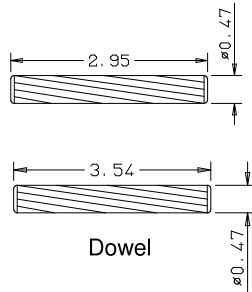

A	B	C
16"	10.88	10.84
15"	9.88	9.84
14"	8.88	8.84
12"	6.88	6.84

Titulo: <b>RM#136 - 80" x 12 a 16 x 35mm - CLEAR</b>			
<b>Client</b>	Square One		
<b>Designer</b>	Luiz Antônio Cirico	<b>Approval</b>	Charles Agostini
<b>Date</b>	23-03-2018	<b>Date</b>	23-03-2018
		<b>Reviewed by</b>	Luiz Antônio Cirico
		<b>Review Date</b>	23-03-2018

A	B	C
16"	10.88	10.84
15"	9.88	9.84
14"	8.88	8.84
12"	6.88	6.84

Titulo: <b>RM#136 - 79,5" x 12 a 16 x 35mm - CLEAR - BEVEL</b>			
<b>Client</b>	Square One		
<b>Designer</b>	Luiz Antônio Cirico	<b>Approval</b>	Charles Agostini
<b>Date</b>	19-06-2023	<b>Date</b>	19-06-2023
		<b>Reviewed by</b>	Luiz Antônio Cirico
		<b>Review Date</b>	19-06-2023

	A	B	C
22"	13.65	13.61	
20"	11.65	11.61	
18"	9.65	9.61	

Titulo: **RM#136 - 80" x 18" A 22" X 35mm - CLEAR**

Client	963- Square One			
Designer	Luiz Antônio	Approval	Charles	Reviewed by Luiz Antônio
Date	23-06-2018	Date	23-06-2018	Review Date 23-06-2018

	A	B	C	D
36"	27.65	11.97	11.81	
34"	25.65	10.97	10.82	
32"	23.65	9.97	9.80	
30"	21.65	8.97	8.81	
28"	19.65	7.97	7.83	
26"	17.65	6.97	6.81	
24"	15.65	5.97	5.82	

Titulo: <b>RM#105 - 96" x 24 a 36" x 35mm</b>					
Client	963- Square One				
Designer	Luiz Antônio	Approval	Charles	Reviewed by	Luiz Antônio
Date	23-04-2018	Date	23-04-2018	Review Date	23-04-2018