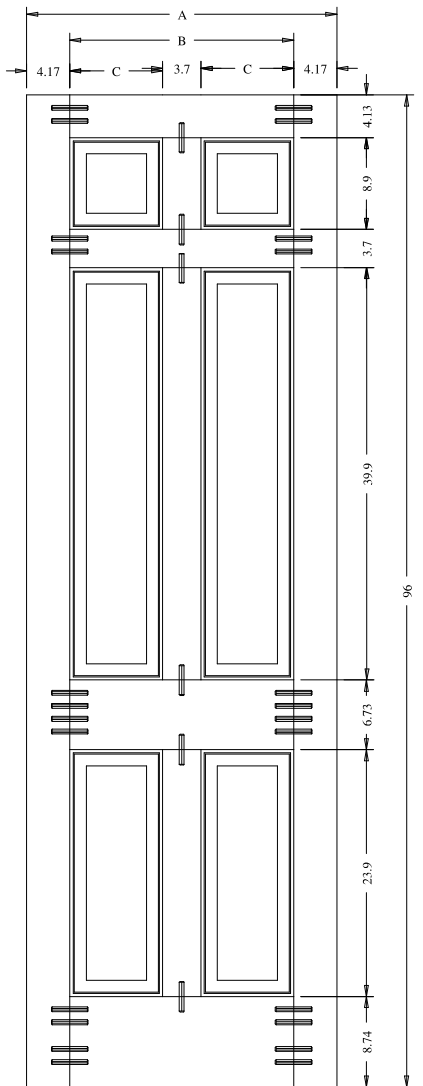

A	B	C
16"	10.88	10.84
15"	9.88	9.84
14"	8.88	8.84
12"	6.88	6.84

Titulo: <b>RM#136 - 79,5" x 12 a 16 x 35mm - CLEAR - BEVEL</b>			
<b>Client</b>	Square One		
<b>Designer</b>	Luiz Antônio Cirico	<b>Approval</b>	Charles Agostini
<b>Date</b>	19-06-2023	<b>Date</b>	19-06-2023
		<b>Reviewed by</b>	Luiz Antônio Cirico
		<b>Review Date</b>	19-06-2023

	A	B	C	D
36"	27.65	11.97	11.81	
34"	25.65	10.97	10.82	
32"	23.65	9.97	9.80	
30"	21.65	8.97	8.81	
28"	19.65	7.97	7.83	
26"	17.65	6.97	6.81	
24"	15.65	5.97	5.82	

Titulo: **RM#105 - 84 x 35mm**

	Client	963- Square One				
	Designer	Luiz Antônio	Approval	Odirlei	Reviewed by	Luiz Antônio
	Date	22-08-2019	Date	22-08-2019	Review Date	22-08-2019

	A	B	C	D
36"	27.65	11.97	11.81	
34"	25.65	10.97	10.82	
32"	23.65	9.97	9.80	
30"	21.65	8.97	8.81	
28"	19.65	7.97	7.83	
26"	17.65	6.97	6.81	
24"	15.65	5.97	5.82	

Titulo: <b>RM#105 - 84 x 35mm</b>						
	Client	963- Square One				
	Designer	Luiz Antônio	Approval	Odirlei	Reviewed by	Luiz Antônio
	Date	22-08-2019	Date	22-08-2019	Review Date	22-08-2019

	A	B	C	D
36"	27.65	11.97	11.81	
34"	25.65	10.97	10.82	
32"	23.65	9.97	9.80	
30"	21.65	8.97	8.81	
28"	19.65	7.97	7.83	
26"	17.65	6.97	6.81	
24"	15.65	5.97	5.82	

Titulo: <b>RM#105 - 96" x 24 a 36" x 35mm</b>					
Client	963- Square One				
Designer	Luiz Antônio	Approval	Charles	Reviewed by	Luiz Antônio
Date	23-04-2018	Date	23-04-2018	Review Date	23-04-2018