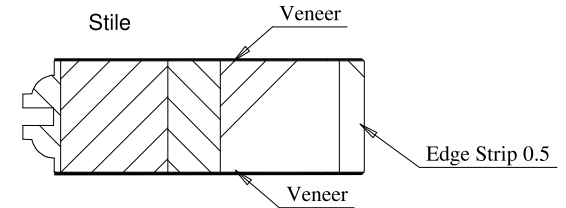

A	B	C
16"	10.88	10.84
15"	9.88	9.84
14"	8.88	8.84
12"	6.88	6.84

Titulo: <b>RM#136 - 79,5" x 12 a 16 x 35mm - CLEAR - BEVEL</b>			
<b>Client</b>	Square One		
<b>Designer</b>	Luiz Antônio Cirico	<b>Approval</b>	Charles Agostini
<b>Date</b>	19-06-2023	<b>Date</b>	19-06-2023
		<b>Reviewed by</b>	Luiz Antônio Cirico
		<b>Review Date</b>	19-06-2023

	A	B	C
22"	13.65	13.61	
20"	11.65	11.61	
18"	9.65	9.61	

Titulo: **RM#136 - 80" x 18" A 22" X 35mm - CLEAR**

Client	963- Square One			
Designer	Luiz Antônio	Approval	Charles	Reviewed by Luiz Antônio
Date	23-06-2018	Date	23-06-2018	Review Date 23-06-2018

	A	B	C	D
36"	27.65	11.97	11.81	
34"	25.65	10.97	10.82	
32"	23.65	9.97	9.80	
30"	21.65	8.97	8.81	
28"	19.65	7.97	7.83	
26"	17.65	6.97	6.81	
24"	15.65	5.97	5.82	

Titulo: **RM#105 - 84 x 35mm**

	Client	963- Square One				
	Designer	Luiz Antônio	Approval	Odirlei	Reviewed by	Luiz Antônio
	Date	22-08-2019	Date	22-08-2019	Review Date	22-08-2019