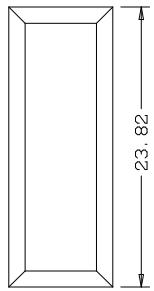

A	B	C
16"	10.88	10.84
15"	9.88	9.84
14"	8.88	8.84
12"	6.88	6.84

Titulo: <b>RM#136 - 80" x 12 a 16 x 35mm - CLEAR</b>			
<b>Client</b>	Square One		
<b>Designer</b>	Luiz Antônio Cirico	<b>Approval</b>	Charles Agostini
<b>Date</b>	23-03-2018	<b>Date</b>	23-03-2018
		<b>Reviewed by</b>	Luiz Antônio Cirico
		<b>Review Date</b>	23-03-2018

A	B	C
16"	10.88	10.84
15"	9.88	9.84
14"	8.88	8.84
12"	6.88	6.84

Titulo: <b>RM#136 - 79,5" x 12 a 16 x 35mm - CLEAR - BEVEL</b>			
<b>Client</b>	Square One		
<b>Designer</b>	Luiz Antônio Cirico	<b>Approval</b>	Charles Agostini
<b>Date</b>	19-06-2023	<b>Date</b>	19-06-2023
		<b>Reviewed by</b>	Luiz Antônio Cirico
		<b>Review Date</b>	19-06-2023

	A	B	C
22"	13.65	13.61	
20"	11.65	11.61	
18"	9.65	9.61	

Titulo: **RM#136 - 80" x 18" A 22" X 35mm - CLEAR**

Client	963- Square One			
Designer	Luiz Antônio	Approval	Charles	Reviewed by Luiz Antônio
Date	23-06-2018	Date	23-06-2018	Review Date 23-06-2018

	A	B	C	D
36"	27.65	11.97	11.81	
34"	25.65	10.97	10.82	
32"	23.65	9.97	9.80	
30"	21.65	8.97	8.81	
28"	19.65	7.97	7.83	
26"	17.65	6.97	6.81	
24"	15.65	5.97	5.82	

Titulo: <b>RM#105 - 96" x 24 a 36" x 35mm</b>					
Client	963- Square One				
Designer	Luiz Antônio	Approval	Charles	Reviewed by	Luiz Antônio
Date	23-04-2018	Date	23-04-2018	Review Date	23-04-2018