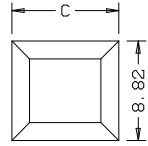

A	B	C
16"	10.88	10.84
15"	9.88	9.84
14"	8.88	8.84
12"	6.88	6.84

Titulo: <b>RM#136 - 80" x 12 a 16 x 35mm - CLEAR</b>			
<b>Client</b>	Square One		
<b>Designer</b>	Luiz Antônio Cirico	<b>Approval</b>	Charles Agostini
<b>Date</b>	23-03-2018	<b>Date</b>	23-03-2018
		<b>Reviewed by</b>	Luiz Antônio Cirico
		<b>Review Date</b>	23-03-2018

A	B	C
16"	10.88	10.84
15"	9.88	9.84
14"	8.88	8.84
12"	6.88	6.84

Titulo: <b>RM#136 - 79,5" x 12 a 16 x 35mm - CLEAR - BEVEL</b>			
<b>Client</b>	Square One		
<b>Designer</b>	Luiz Antônio Cirico	<b>Approval</b>	Charles Agostini
<b>Date</b>	19-06-2023	<b>Date</b>	19-06-2023
		<b>Reviewed by</b>	Luiz Antônio Cirico
		<b>Review Date</b>	19-06-2023

	A	B	C
22"	13.65	13.61	
20"	11.65	11.61	
18"	9.65	9.61	

Titulo: **RM#136 - 80" x 18" A 22" X 35mm - CLEAR**

Client	963- Square One			
Designer	Luiz Antônio	Approval	Charles	Reviewed by Luiz Antônio
Date	23-06-2018	Date	23-06-2018	Review Date 23-06-2018

	A	B	C	D
36"	27.65	11.97	11.81	
34"	25.65	10.97	10.82	
32"	23.65	9.97	9.80	
30"	21.65	8.97	8.81	
28"	19.65	7.97	7.83	
26"	17.65	6.97	6.81	
24"	15.65	5.97	5.82	

Titulo: <b>RM#105 - 96" x 24 a 36" x 35mm</b>					
Client	963- Square One				
Designer	Luiz Antônio	Approval	Charles	Reviewed by	Luiz Antônio
Date	23-04-2018	Date	23-04-2018	Review Date	23-04-2018