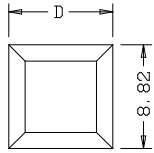

A	B	C
16"	10.88	10.84
15"	9.88	9.84
14"	8.88	8.84
12"	6.88	6.84

Titulo: <b>RM#136 - 80" x 12 a 16 x 35mm - CLEAR</b>			
<b>Client</b>	Square One		
<b>Designer</b>	Luiz Antônio Cirico	<b>Approval</b>	Charles Agostini
<b>Date</b>	23-03-2018	<b>Date</b>	23-03-2018
		<b>Reviewed by</b>	Luiz Antônio Cirico
		<b>Review Date</b>	23-03-2018

A	B	C
16"	10.88	10.84
15"	9.88	9.84
14"	8.88	8.84
12"	6.88	6.84

Titulo: <b>RM#136 - 79,5" x 12 a 16 x 35mm - CLEAR - BEVEL</b>			
<b>Client</b>	Square One		
<b>Designer</b>	Luiz Antônio Cirico	<b>Approval</b>	Charles Agostini
<b>Date</b>	19-06-2023	<b>Date</b>	19-06-2023
		<b>Reviewed by</b>	Luiz Antônio Cirico
		<b>Review Date</b>	19-06-2023

	A	B	C
22"	13.65	13.61	
20"	11.65	11.61	
18"	9.65	9.61	

Titulo: **RM#136 - 80" x 18" A 22" X 35mm - CLEAR**

Client	963- Square One			
Designer	Luiz Antônio	Approval	Charles	Reviewed by Luiz Antônio
Date	23-06-2018	Date	23-06-2018	Review Date 23-06-2018

	A	B	C	D
36"	27.65	11.97	11.81	
34"	25.65	10.97	10.82	
32"	23.65	9.97	9.80	
30"	21.65	8.97	8.81	
28"	19.65	7.97	7.83	
26"	17.65	6.97	6.81	
24"	15.65	5.97	5.82	

Titulo: <b>RM#105 - 96" x 24 a 36" x 35mm</b>					
Client	963- Square One				
Designer	Luiz Antônio	Approval	Charles	Reviewed by	Luiz Antônio
Date	23-04-2018	Date	23-04-2018	Review Date	23-04-2018