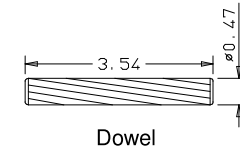

A	B	C
16"	10.88	10.84
15"	9.88	9.84
14"	8.88	8.84
12"	6.88	6.84

Titulo: <b>RM#136 - 80" x 12 a 16 x 35mm - CLEAR</b>			
<b>Client</b>	Square One		
<b>Designer</b>	Luiz Antônio Cirico	<b>Approval</b>	Charles Agostini
<b>Date</b>	23-03-2018	<b>Date</b>	23-03-2018
		<b>Reviewed by</b>	Luiz Antônio Cirico
		<b>Review Date</b>	23-03-2018

A	B	C
16"	10.88	10.84
15"	9.88	9.84
14"	8.88	8.84
12"	6.88	6.84

Titulo: <b>RM#136 - 79,5" x 12 a 16 x 35mm - CLEAR - BEVEL</b>			
<b>Client</b>	Square One		
<b>Designer</b>	Luiz Antônio Cirico	<b>Approval</b>	Charles Agostini
<b>Date</b>	19-06-2023	<b>Date</b>	19-06-2023
		<b>Reviewed by</b>	Luiz Antônio Cirico
		<b>Review Date</b>	19-06-2023

	A	B	C
22"	13.65	13.61	
20"	11.65	11.61	
18"	9.65	9.61	

Titulo: **RM#136 - 80" x 18" A 22" X 35mm - CLEAR**

Client	963- Square One			
Designer	Luiz Antônio	Approval	Charles	Reviewed by Luiz Antônio
Date	23-06-2018	Date	23-06-2018	Review Date 23-06-2018

	A	B	C	D
36"	27.65	11.97	11.81	
34"	25.65	10.97	10.82	
32"	23.65	9.97	9.80	
30"	21.65	8.97	8.81	
28"	19.65	7.97	7.83	
26"	17.65	6.97	6.81	
24"	15.65	5.97	5.82	

Titulo: **RM#105 - 84 x 35mm**

	Client	963- Square One				
	Designer	Luiz Antônio	Approval	Odirlei	Reviewed by	Luiz Antônio
	Date	22-08-2019	Date	22-08-2019	Review Date	22-08-2019