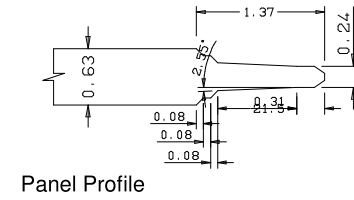

A	B	C	D
36"	27.65	11.97	11.81	
34"	25.65	10.97	10.82	
32"	23.65	9.97	9.80	
30"	21.65	8.97	8.81	
28"	19.65	7.97	7.83	
26"	17.65	6.97	6.81	
24"	15.65	5.97	5.82	

Titulo: RM#105 - 84 x 35mm						
	Client	963- Square One				
	Designer	Luiz Antônio	Approval	Odirlei	Reviewed by	Luiz Antônio
	Date	22-08-2019	Date	22-08-2019	Review Date	22-08-2019