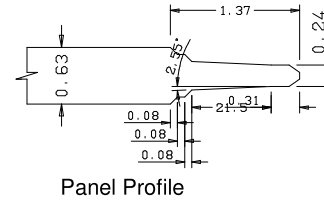

A	B	C
16"	10.88	10.84
15"	9.88	9.84
14"	8.88	8.84
12"	6.88	6.84

Titulo: <b>RM#136 - 80" x 12 a 16 x 35mm - CLEAR</b>			
<b>Client</b>	Square One		
<b>Designer</b>	Luiz Antônio Cirico	<b>Approval</b>	Charles Agostini
<b>Date</b>	23-03-2018	<b>Date</b>	23-03-2018
		<b>Reviewed by</b>	Luiz Antônio Cirico
		<b>Review Date</b>	23-03-2018

A	B	C
16"	10.88	10.84
15"	9.88	9.84
14"	8.88	8.84
12"	6.88	6.84

Titulo: <b>RM#136 - 79,5" x 12 a 16 x 35mm - CLEAR - BEVEL</b>			
<b>Client</b>	Square One		
<b>Designer</b>	Luiz Antônio Cirico	<b>Approval</b>	Charles Agostini
<b>Date</b>	19-06-2023	<b>Date</b>	19-06-2023
		<b>Reviewed by</b>	Luiz Antônio Cirico
		<b>Review Date</b>	19-06-2023

	A	B	C
22"	13.65	13.61	
20"	11.65	11.61	
18"	9.65	9.61	

Titulo: **RM#136 - 80" x 18" A 22" X 35mm - CLEAR**

Client	963- Square One			
Designer	Luiz Antônio	Approval	Charles	Reviewed by Luiz Antônio
Date	23-06-2018	Date	23-06-2018	Review Date 23-06-2018

	A	B	C	D
36"	27.65	11.97	11.81	
34"	25.65	10.97	10.82	
32"	23.65	9.97	9.80	
30"	21.65	8.97	8.81	
28"	19.65	7.97	7.83	
26"	17.65	6.97	6.81	
24"	15.65	5.97	5.82	

Titulo: **RM#105 - 84 x 35mm**

	Client	963- Square One				
	Designer	Luiz Antônio	Approval	Odirlei	Reviewed by	Luiz Antônio
	Date	22-08-2019	Date	22-08-2019	Review Date	22-08-2019