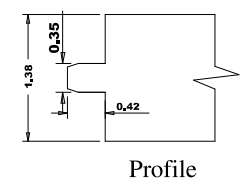

A	B	C
40"	31.25	32.04
36"	27.25	28.03
34"	25.25	26.06
32"	23.25	24.05
30"	21.25	22.04
28"	19.25	20.03
26"	17.25	18.03
24"	15.25	16.06
22"	13.25	14.05
20"	11.25	12.04

Titulo: RF#701 - 100" x 20" a 40" x 35mm - CAB. LARGA - PRIMED					
Client		963- Square One			
Designer	Luiz Antônio	Approval	Charles	Reviewed by	Luiz Antônio
Date	09-01-2022	Date	09-01-2022	Review Date	09-01-2022

A	B	C
40"	31.25	32.04
36"	27.25	28.03
34"	25.25	26.06
32"	23.25	24.05
30"	21.25	22.04
28"	19.25	20.03
26"	17.25	18.03
24"	15.25	16.06
22"	13.25	14.05
20"	11.25	12.04

Titulo: RF#701 - 84" x 20" a 40" x 35mm - PRIMED					
Client	963- Square One			Nome:	xxx
Designer	Luiz Antônio Cirico	Approval	Charles	Reviewed by	Luiz Antônio
Date	01-03-2018	Date	01-03-2018	Review Date	13-04-2018