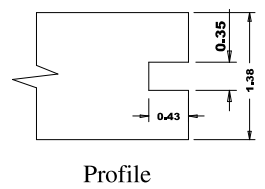

A	B	C
40"	31.25	32.04
36"	27.25	28.03
34"	25.25	26.06
32"	23.25	24.05
30"	21.25	22.04
28"	19.25	20.03
26"	17.25	18.03
24"	15.25	16.06
22"	13.25	14.05
20"	11.25	12.04

Titulo: RF#701 - 100" x 20" a 40" x 35mm - CAB. LARGA - PRIMED					
Client		963- Square One			
Designer	Luiz Antônio	Approval	Charles	Reviewed by	Luiz Antônio
Date	09-01-2022	Date	09-01-2022	Review Date	09-01-2022

A	B	C
40"	31.25	32.04
36"	27.25	28.03
34"	25.25	26.06
32"	23.25	24.05
30"	21.25	22.04
28"	19.25	20.03
26"	17.25	18.03
24"	15.25	16.06
22"	13.25	14.05
20"	11.25	12.04

Titulo: RF#701 - 84" x 20" a 40" x 35mm - PRIMED					
Client	963- Square One			Nome:	xxx
Designer	Luiz Antônio Cirico	Approval	Charles	Reviewed by	Luiz Antônio
Date	01-03-2018	Date	01-03-2018	Review Date	13-04-2018