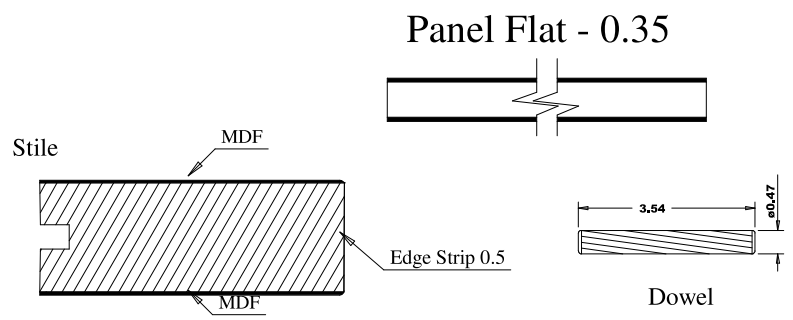

A	B	C
40"	31.25	32.04
36"	27.25	28.03
34"	25.25	26.06
32"	23.25	24.05
30"	21.25	22.04
28"	19.25	20.03
26"	17.25	18.03
24"	15.25	16.06
22"	13.25	14.05
20"	11.25	12.04

Titulo: RF#701 - 100" x 20" a 40" x 35mm - CAB. LARGA - PRIMED					
Client		963- Square One			
Designer	Luiz Antônio	Approval	Charles	Reviewed by	Luiz Antônio
Date	09-01-2022	Date	09-01-2022	Review Date	09-01-2022

A	B	C
40"	31.25	32.04
36"	27.25	28.03
34"	25.25	26.06
32"	23.25	24.05
30"	21.25	22.04
28"	19.25	20.03
26"	17.25	18.03
24"	15.25	16.06
22"	13.25	14.05
20"	11.25	12.04

Titulo: RF#701 - 84" x 20" a 40" x 35mm - PRIMED					
Client	963- Square One			Nome:	xxx
Designer	Luiz Antônio Cirico	Approval	Charles	Reviewed by	Luiz Antônio
Date	01-03-2018	Date	01-03-2018	Review Date	13-04-2018