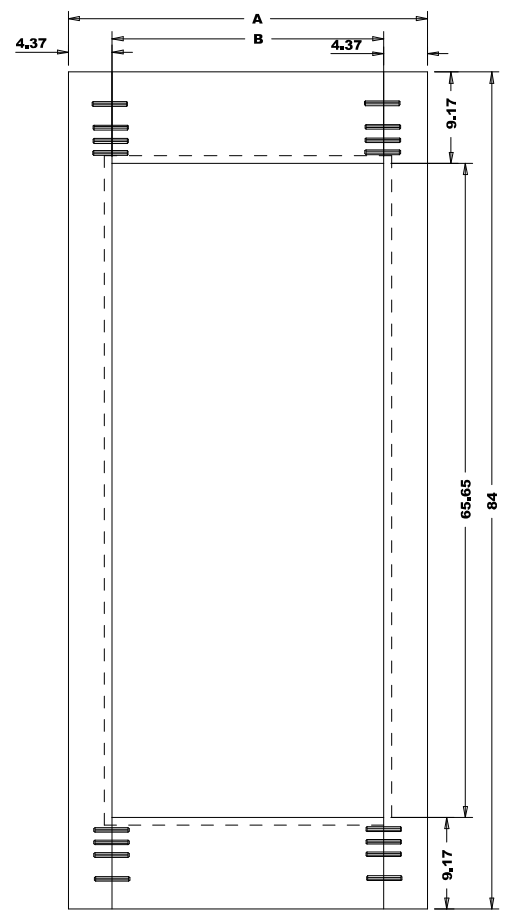

A	B	C
40"	31.25	32.04
36"	27.25	28.03
34"	25.25	26.06
32"	23.25	24.05
30"	21.25	22.04
28"	19.25	20.03
26"	17.25	18.03
24"	15.25	16.06
22"	13.25	14.05
20"	11.25	12.04

Titulo: RF#701 - 100" x 20" a 40" x 35mm - CAB. LARGA - PRIMED					
Client		963- Square One			
Designer	Luiz Antônio	Approval	Charles	Reviewed by	Luiz Antônio
Date	09-01-2022	Date	09-01-2022	Review Date	09-01-2022

A	B	C
40"	31.25	32.04
36"	27.25	28.03
34"	25.25	26.06
32"	23.25	24.05
30"	21.25	22.04
28"	19.25	20.03
26"	17.25	18.03
24"	15.25	16.06
22"	13.25	14.05
20"	11.25	12.04

Titulo: RF#701 - 84" x 20" a 40" x 35mm - PRIMED					
Client	963- Square One			Nome:	xxx
Designer	Luiz Antônio Cirico	Approval	Charles	Reviewed by	Luiz Antônio
Date	01-03-2018	Date	01-03-2018	Review Date	13-04-2018