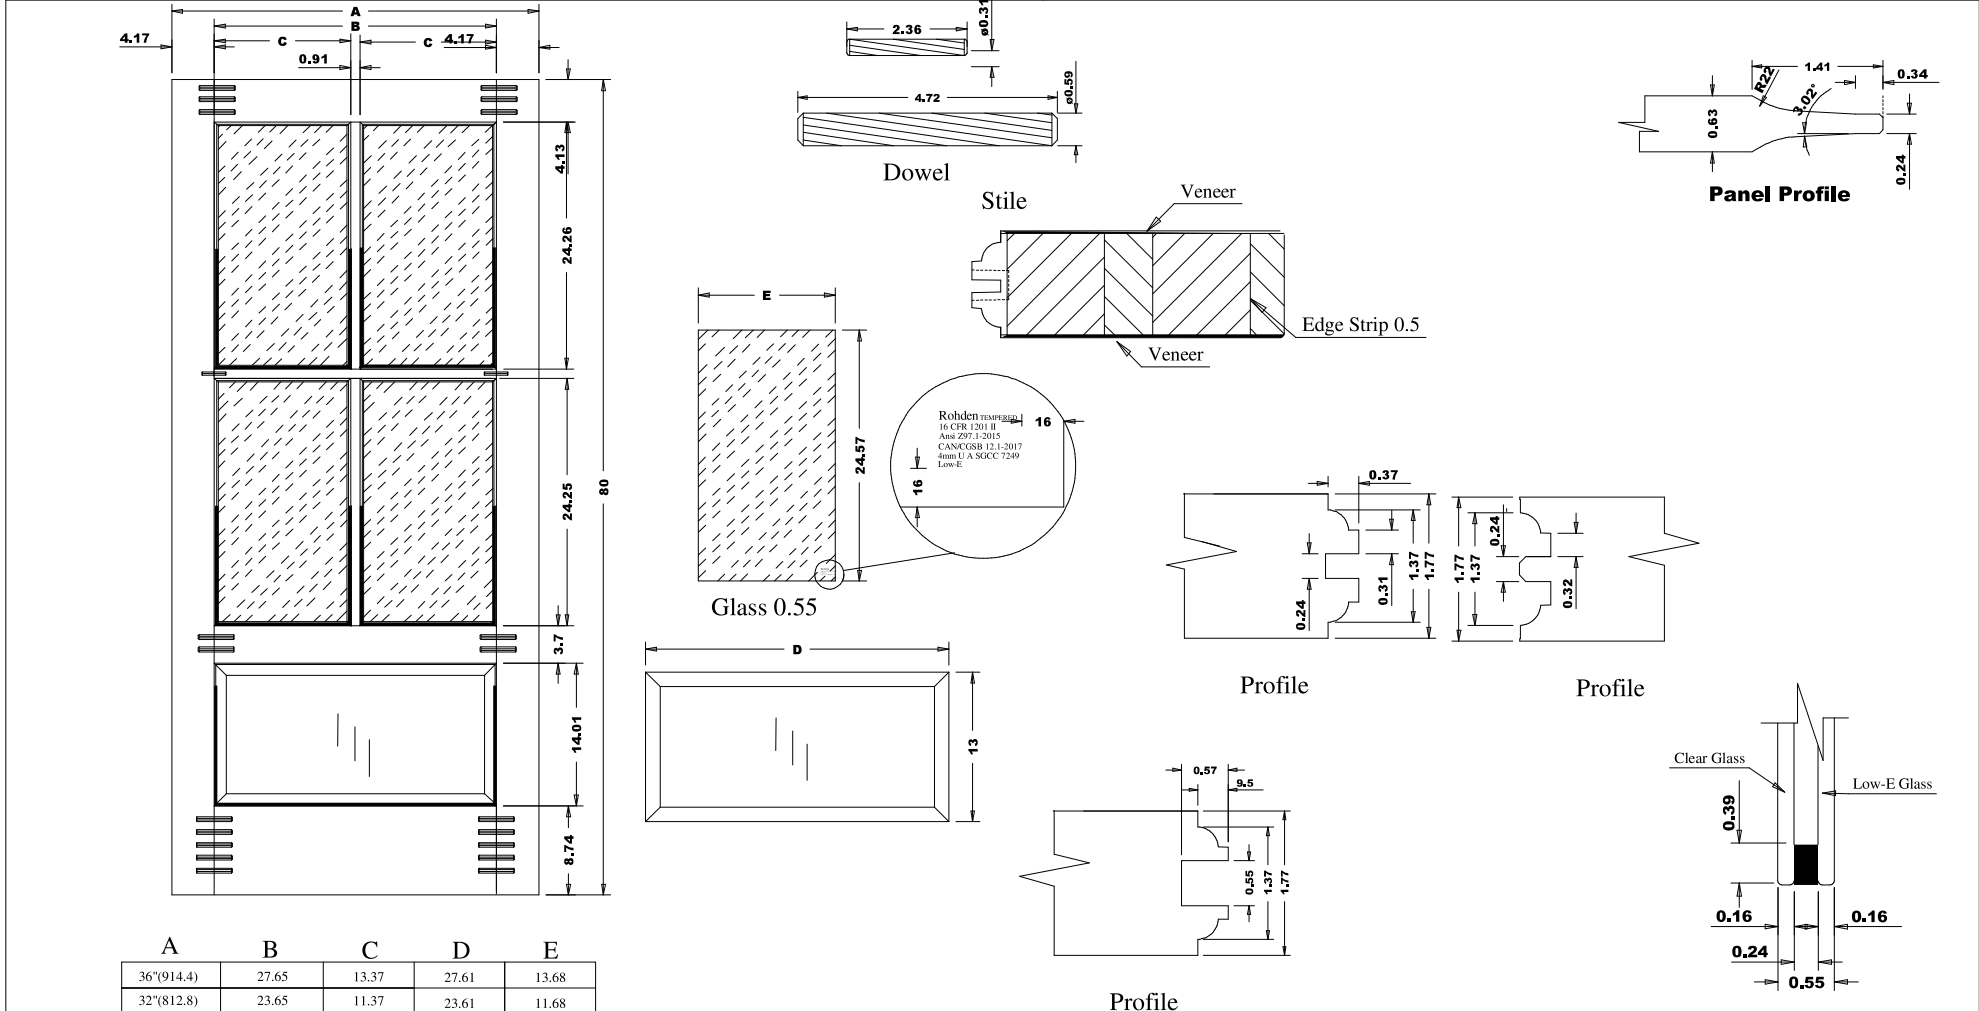

Titulo: RX#411 - 80 x 32 A 36 x 45mm - Clear - Vidro Duplo						
	Client	963- Square One				
	Designer	Luiz Antônio	Approval	Charles	Reviewed by	Luiz
	Date	12-09-2018	Date	12-09-2018	Review Date	12-09-2018

RX411 - 80" X 32" - 36" X 45mm 4 Lite Low E IG Over Panel Clear

Summit

A	B	C	D	E
36"(914.4)	27.65	13.37	27.61	13.68
32"(812.8)	23.65	11.37	23.61	11.68

Titulo: RX#411 - 80 x 32 A 36 x 45mm - Clear - Vidro Duplo					
Client		963- Square One			
Designer	Luiz Antônio	Approval	Charles	Reviewed by	Luiz
Date	12-09-2018	Date	12-09-2018	Review Date	12-09-2018