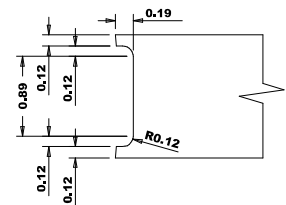

Dowel

Slats

Stile

Profile

Profile

A	B	Slats
18" (457.2)	9.49	10.44
20" (508.0)	11.49	12.44
22" (558.8)	13.49	14.44
24" (609.6)	15.49	16.44
26" (660.4)	17.49	18.44
28" (711.2)	19.49	20.44
30" (762.0)	21.49	22.44
32" (812.8)	23.49	24.44
34" (863.6)	25.49	26.44
36" (914.4)	27.49	28.44

Titulo: RZ#805 - 80" x 35mm - PRIMED					
Client	963- Square One				
Designer	Luiz Antônio	Approval	Charles	Reviewed by	Luiz Antônio
Date	09-08-2018	Date	09-08-2018	Review Date	10-10-2018