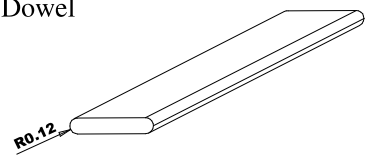

Dowel

Slats

Stile

Profile

Profile

A	B	Slats
18" (457.2)	9.49	10.44
20" (508.0)	11.49	12.44
22" (558.8)	13.49	14.44
24" (609.6)	15.49	16.44
26" (660.4)	17.49	18.44
28" (711.2)	19.49	20.44
30" (762.0)	21.49	22.44
32" (812.8)	23.49	24.44
34" (863.6)	25.49	26.44
36" (914.4)	27.49	28.44

Titulo: RZ#805 - 80" x 35mm - PRIMED					
Client	963- Square One				
Designer	Luiz Antônio	Approval	Charles	Reviewed by	Luiz Antônio
Date	09-08-2018	Date	09-08-2018	Review Date	10-10-2018