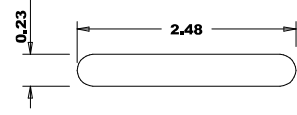

Dowel

Slats

Stile

Profile

Profile

A	B	Slats
18" (457.2)	9.49	10.44
20" (508.0)	11.49	12.44
22" (558.8)	13.49	14.44
24" (609.6)	15.49	16.44
26" (660.4)	17.49	18.44
28" (711.2)	19.49	20.44
30" (762.0)	21.49	22.44
32" (812.8)	23.49	24.44
34" (863.6)	25.49	26.44
36" (914.4)	27.49	28.44

Titulo: RZ#805 - 80" x 35mm - PRIMED					
Client	963- Square One				
Designer	Luiz Antônio	Approval	Charles	Reviewed by	Luiz Antônio
Date	09-08-2018	Date	09-08-2018	Review Date	10-10-2018