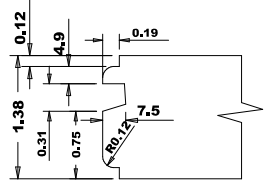

Dowel

Slats

Stile

Profile

Profile

A	B	Slats
18" (457.2)	9.49	10.44
20" (508.0)	11.49	12.44
22" (558.8)	13.49	14.44
24" (609.6)	15.49	16.44
26" (660.4)	17.49	18.44
28" (711.2)	19.49	20.44
30" (762.0)	21.49	22.44
32" (812.8)	23.49	24.44
34" (863.6)	25.49	26.44
36" (914.4)	27.49	28.44

Titulo: RZ#805 - 80" x 35mm - PRIMED					
Client	963- Square One				
Designer	Luiz Antônio	Approval	Charles	Reviewed by	Luiz Antônio
Date	09-08-2018	Date	09-08-2018	Review Date	10-10-2018