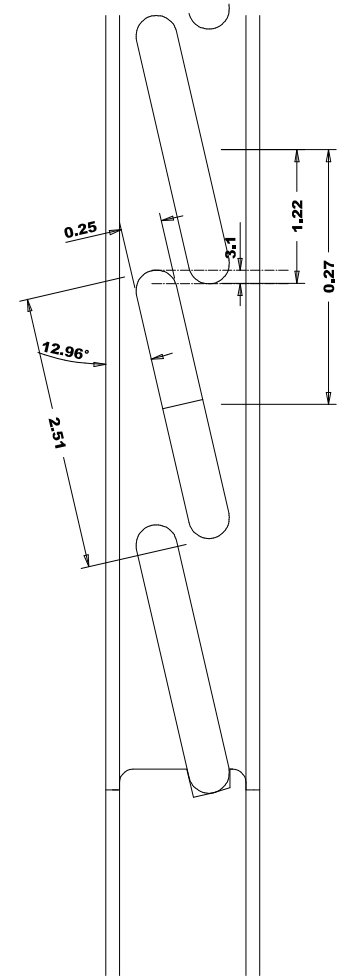

Dowel

Slats

Stile

Profile

Profile

A	B	Slats
18" (457.2)	9.49	10.44
20" (508.0)	11.49	12.44
22" (558.8)	13.49	14.44
24" (609.6)	15.49	16.44
26" (660.4)	17.49	18.44
28" (711.2)	19.49	20.44
30" (762.0)	21.49	22.44
32" (812.8)	23.49	24.44
34" (863.6)	25.49	26.44
36" (914.4)	27.49	28.44

Titulo: RZ#805 - 80" x 35mm - PRIMED					
Client	963- Square One				
Designer	Luiz Antônio	Approval	Charles	Reviewed by	Luiz Antônio
Date	09-08-2018	Date	09-08-2018	Review Date	10-10-2018