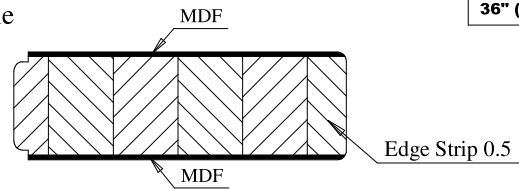

Dowel

Slats

Stile

Profile

Profile

A	B	Slats
18" (457.2)	9.49	10.44
20" (508.0)	11.49	12.44
22" (558.8)	13.49	14.44
24" (609.6)	15.49	16.44
26" (660.4)	17.49	18.44
28" (711.2)	19.49	20.44
30" (762.0)	21.49	22.44
32" (812.8)	23.49	24.44
34" (863.6)	25.49	26.44
36" (914.4)	27.49	28.44

Titulo: RZ#805 - 80" x 35mm - PRIMED					
Client	963- Square One				
Designer	Luiz Antônio	Approval	Charles	Reviewed by	Luiz Antônio
Date	09-08-2018	Date	09-08-2018	Review Date	10-10-2018