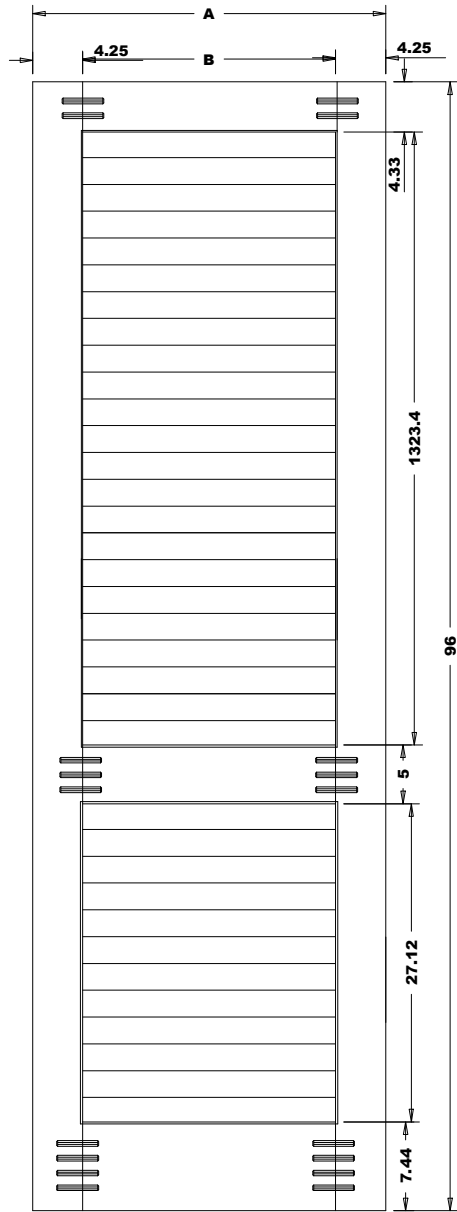

RZ# 805 - 96" X 18" - 36" X 35MM Plantation Louver/Louver Primed 6MM Panel

A	B	Slats
18" (457.2)	9.49	10.44
20" (508.0)	11.49	12.44
22" (558.8)	13.49	14.44
24" (609.6)	15.49	16.44
26" (660.4)	17.49	18.44
28" (711.2)	19.49	20.44
30" (762.0)	21.49	22.44
32" (812.8)	23.49	24.44
34" (863.6)	25.49	26.44
36" (914.4)	27.49	28.44

Profile

Profile

Titulo: RZ#805 - 96" x 18" a 36" x 35mm - MDF

Client	963- Square One			Reviewed by	Luiz Antônio
Designer	Luiz Antônio	Approval	Odirlei	Review Date	20-03-2019
Date	20-03-2019	Date	20-03-2019		