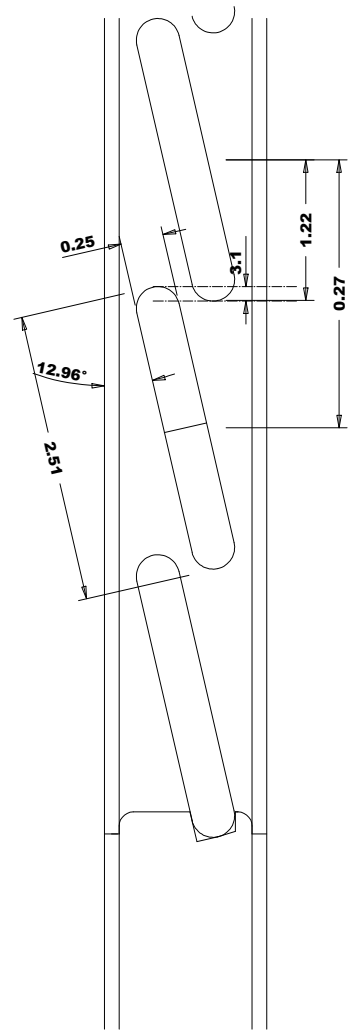

RZ# 805 - 96" X 18" - 36" X 35MM Plantation Louver/Louver Primed 6MM Panel

A	B	Slats
18" (457.2)	9.49	10.44
20" (508.0)	11.49	12.44
22" (558.8)	13.49	14.44
24" (609.6)	15.49	16.44
26" (660.4)	17.49	18.44
28" (711.2)	19.49	20.44
30" (762.0)	21.49	22.44
32" (812.8)	23.49	24.44
34" (863.6)	25.49	26.44
36" (914.4)	27.49	28.44

Profile

Profile

Titulo: RZ#805 - 96" x 18" a 36" x 35mm - MDF

Client	963- Square One			Reviewed by	Luiz Antônio
Designer	Luiz Antônio	Approval	Odirlei	Review Date	20-03-2019
Date	20-03-2019	Date	20-03-2019		