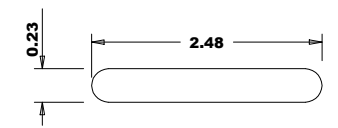

RZ# 805 - 96" X 18" - 36" X 35MM Plantation Louver/Louver Primed 6MM Panel

A	B	Slats
18" (457.2)	9.49	10.44
20" (508.0)	11.49	12.44
22" (558.8)	13.49	14.44
24" (609.6)	15.49	16.44
26" (660.4)	17.49	18.44
28" (711.2)	19.49	20.44
30" (762.0)	21.49	22.44
32" (812.8)	23.49	24.44
34" (863.6)	25.49	26.44
36" (914.4)	27.49	28.44

Profile

Profile

Titulo: RZ#805 - 96" x 18" a 36" x 35mm - MDF

Client	963- Square One			Reviewed by	Luiz Antônio
Designer	Luiz Antônio	Approval	Odirlei	Review Date	20-03-2019
Date	20-03-2019	Date	20-03-2019		