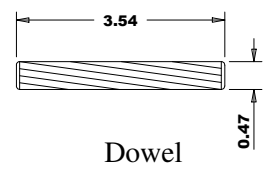

RZ# 805 - 96" X 18" - 36" X 35MM Plantation Louver/Louver Primed 6MM Panel

A	B	Slats
18" (457.2)	9.49	10.44
20" (508.0)	11.49	12.44
22" (558.8)	13.49	14.44
24" (609.6)	15.49	16.44
26" (660.4)	17.49	18.44
28" (711.2)	19.49	20.44
30" (762.0)	21.49	22.44
32" (812.8)	23.49	24.44
34" (863.6)	25.49	26.44
36" (914.4)	27.49	28.44

Profile

Profile

Titulo: RZ#805 - 96" x 18" a 36" x 35mm - MDF

Client	963- Square One			Reviewed by	Luiz Antônio
Designer	Luiz Antônio	Approval	Odirlei	Review Date	20-03-2019
Date	20-03-2019	Date	20-03-2019		