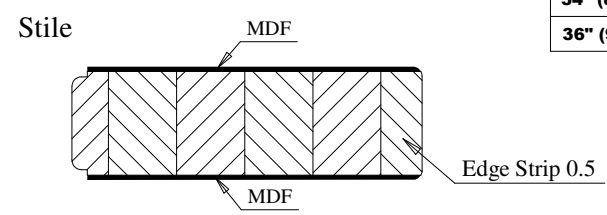

RZ# 805 - 96" X 18" - 36" X 35MM Plantation Louver/Louver Primed 6MM Panel

A	B	Slats
18" (457.2)	9.49	10.44
20" (508.0)	11.49	12.44
22" (558.8)	13.49	14.44
24" (609.6)	15.49	16.44
26" (660.4)	17.49	18.44
28" (711.2)	19.49	20.44
30" (762.0)	21.49	22.44
32" (812.8)	23.49	24.44
34" (863.6)	25.49	26.44
36" (914.4)	27.49	28.44

Profile

Profile

Titulo: RZ#805 - 96" x 18" a 36" x 35mm - MDF

Client	963- Square One			Reviewed by	Luiz Antônio
Designer	Luiz Antônio	Approval	Odirlei	Review Date	20-03-2019
Date	20-03-2019	Date	20-03-2019		