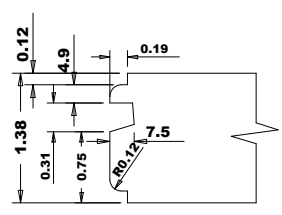

RZ# 805 - 96" X 18" - 36" X 35MM Plantation Louver/Louver Primed 6MM Panel

A	B	Slats
18" (457.2)	9.49	10.44
20" (508.0)	11.49	12.44
22" (558.8)	13.49	14.44
24" (609.6)	15.49	16.44
26" (660.4)	17.49	18.44
28" (711.2)	19.49	20.44
30" (762.0)	21.49	22.44
32" (812.8)	23.49	24.44
34" (863.6)	25.49	26.44
36" (914.4)	27.49	28.44

Profile

Profile

Titulo: RZ#805 - 96" x 18" a 36" x 35mm - MDF

Client	963- Square One			Reviewed by	Luiz Antônio
Designer	Luiz Antônio	Approval	Odirlei	Review Date	20-03-2019
Date	20-03-2019	Date	20-03-2019		