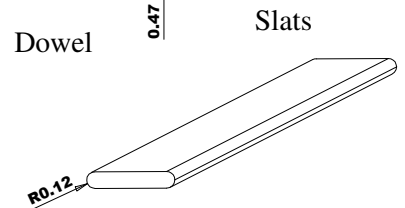

RZ# 805 - 96" X 18" - 36" X 35MM Plantation Louver/Louver Primed 6MM Panel

A	B	Slats
18" (457.2)	9.49	10.44
20" (508.0)	11.49	12.44
22" (558.8)	13.49	14.44
24" (609.6)	15.49	16.44
26" (660.4)	17.49	18.44
28" (711.2)	19.49	20.44
30" (762.0)	21.49	22.44
32" (812.8)	23.49	24.44
34" (863.6)	25.49	26.44
36" (914.4)	27.49	28.44

Profile

Profile

Titulo: RZ#805 - 96" x 18" a 36" x 35mm - MDF

Client	963- Square One			Reviewed by	Luiz Antônio
Designer	Luiz Antônio	Approval	Odirlei	Review Date	20-03-2019
Date	20-03-2019	Date	20-03-2019		