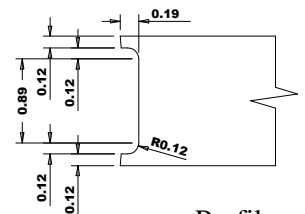

RZ# 805 - 96" X 18" - 36" X 35MM Plantation Louver/Louver Primed 6MM Panel

A	B	Slats
18" (457.2)	9.49	10.44
20" (508.0)	11.49	12.44
22" (558.8)	13.49	14.44
24" (609.6)	15.49	16.44
26" (660.4)	17.49	18.44
28" (711.2)	19.49	20.44
30" (762.0)	21.49	22.44
32" (812.8)	23.49	24.44
34" (863.6)	25.49	26.44
36" (914.4)	27.49	28.44

Profile

Profile

Titulo: RZ#805 - 96" x 18" a 36" x 35mm - MDF

Client	963- Square One			Reviewed by	Luiz Antônio
Designer	Luiz Antônio	Approval	Odirlei	Review Date	20-03-2019
Date	20-03-2019	Date	20-03-2019		